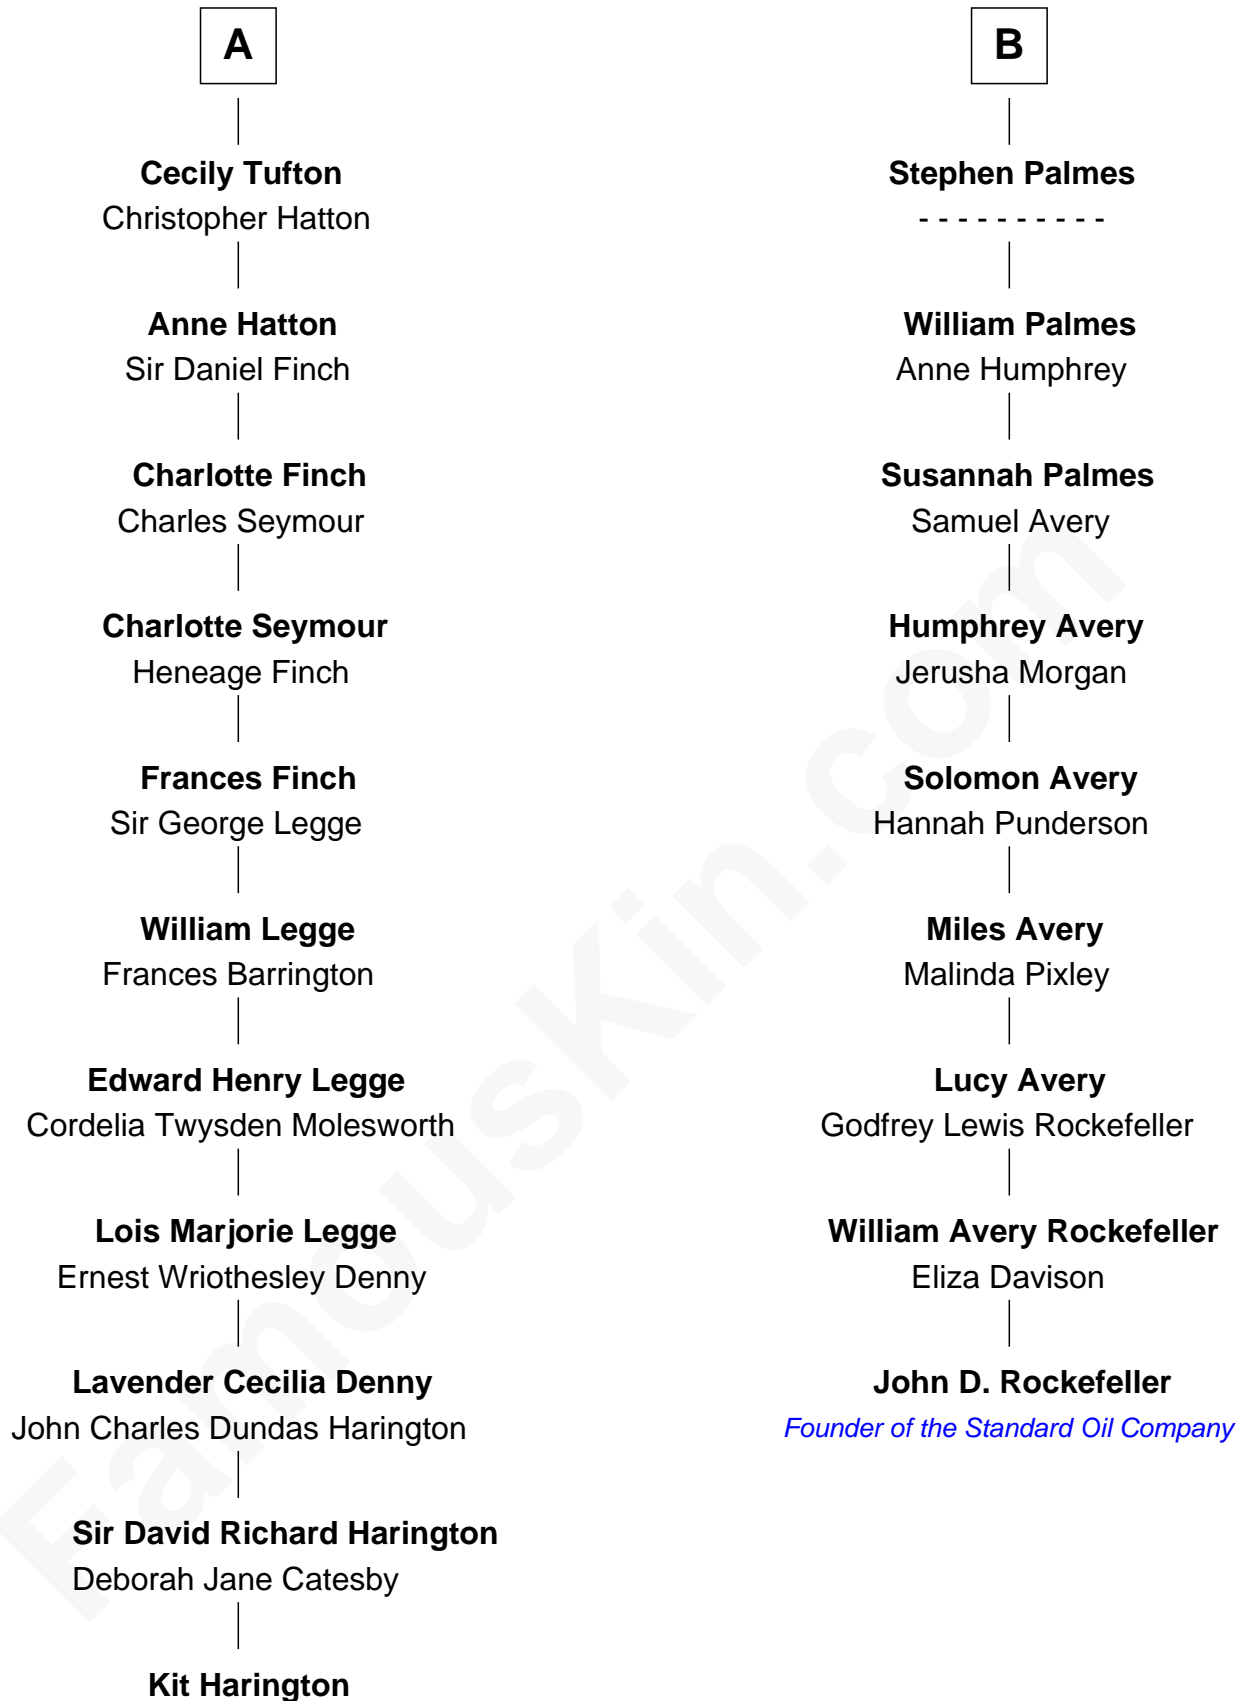

FamousKin.com

Relationship Chart of

Kit Harington

TV Actor - "Game of Thrones"

15th cousin 2 times removed of

John D. Rockefeller

Founder of the Standard Oil Company

Kit Harington photo by [Gage Skidmore](#) (CC BY-SA 2.0)