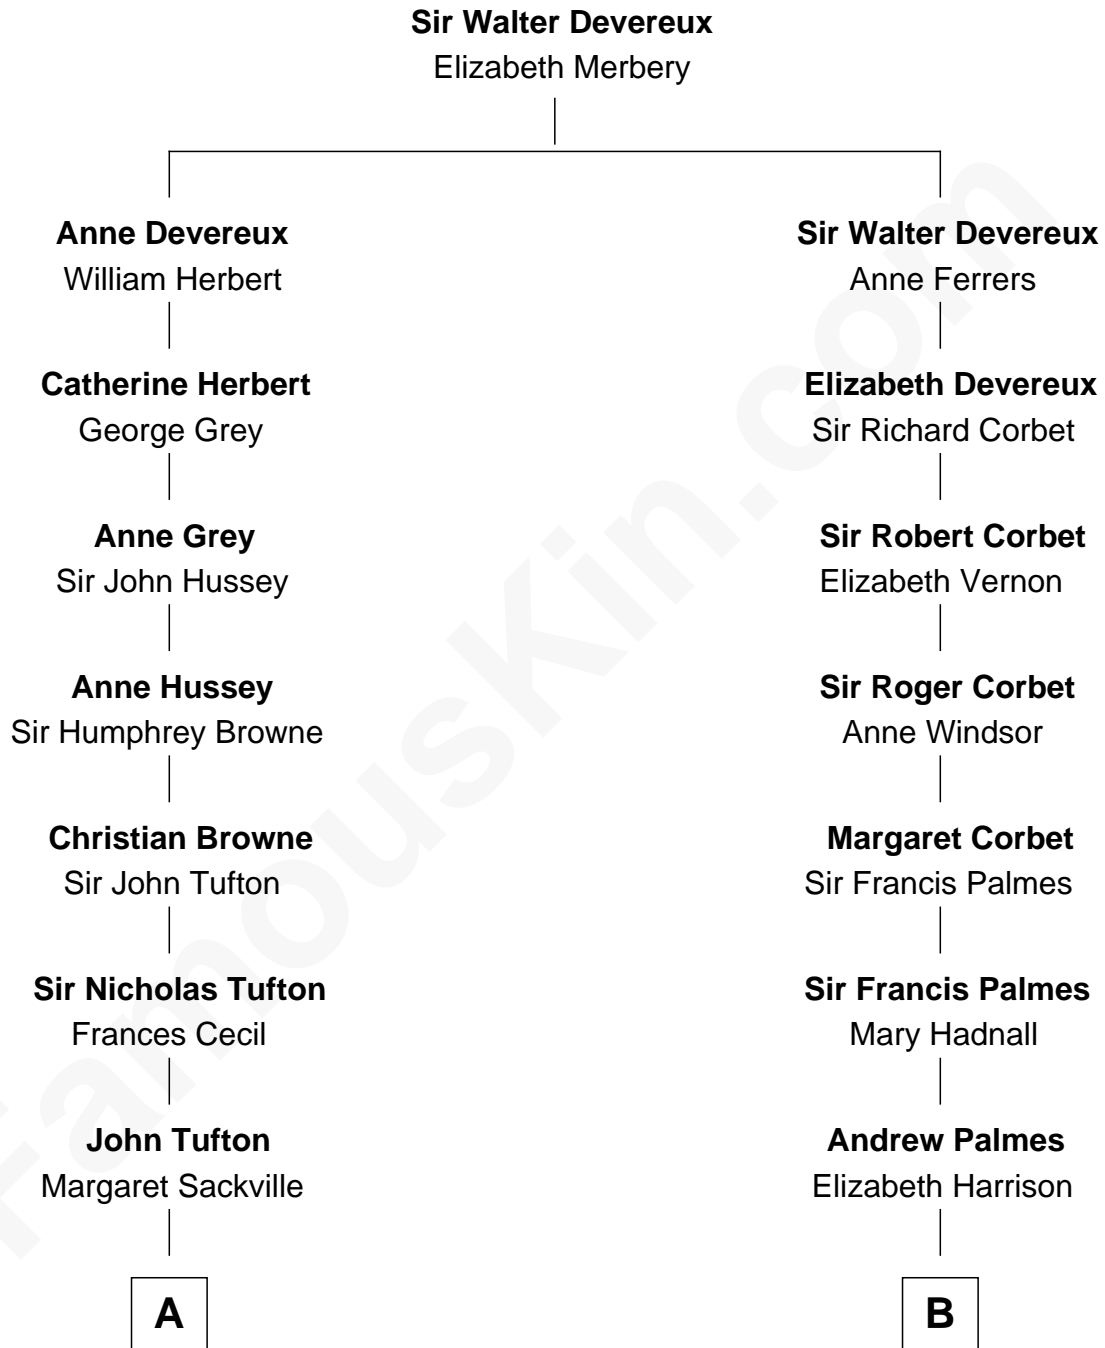

FamousKin.com

Relationship Chart of

Kit Harington

TV Actor - "Game of Thrones"

15th cousin 2 times removed of

John D. Rockefeller

Founder of the Standard Oil Company

Kit Harington photo by [Gage Skidmore](#) (CC BY-SA 2.0)