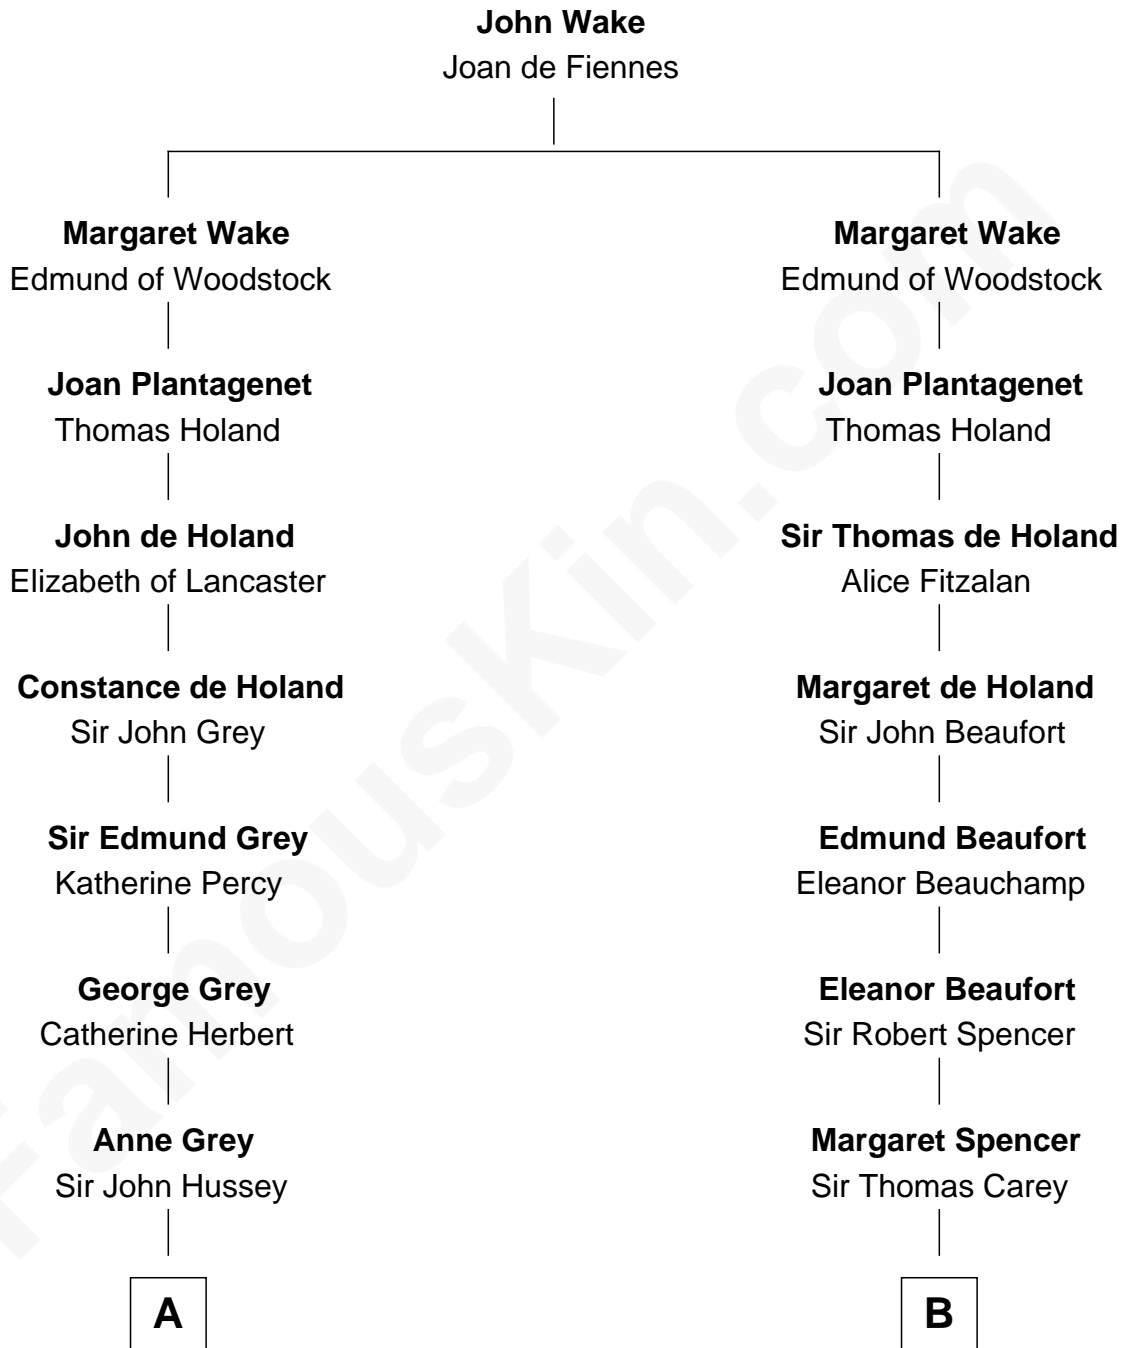

## Relationship Chart of

### Kit Harington

TV Actor - "Game of Thrones"

19th cousin 2 times removed of

### John D. Rockefeller

Founder of the Standard Oil Company

**C**

**Edward Henry Legge**  
Cordelia Twysden Molesworth

**Lois Marjorie Legge**  
Ernest Wriothesley Denny

**Lavender Cecilia Denny**  
John Charles Dundas Harington