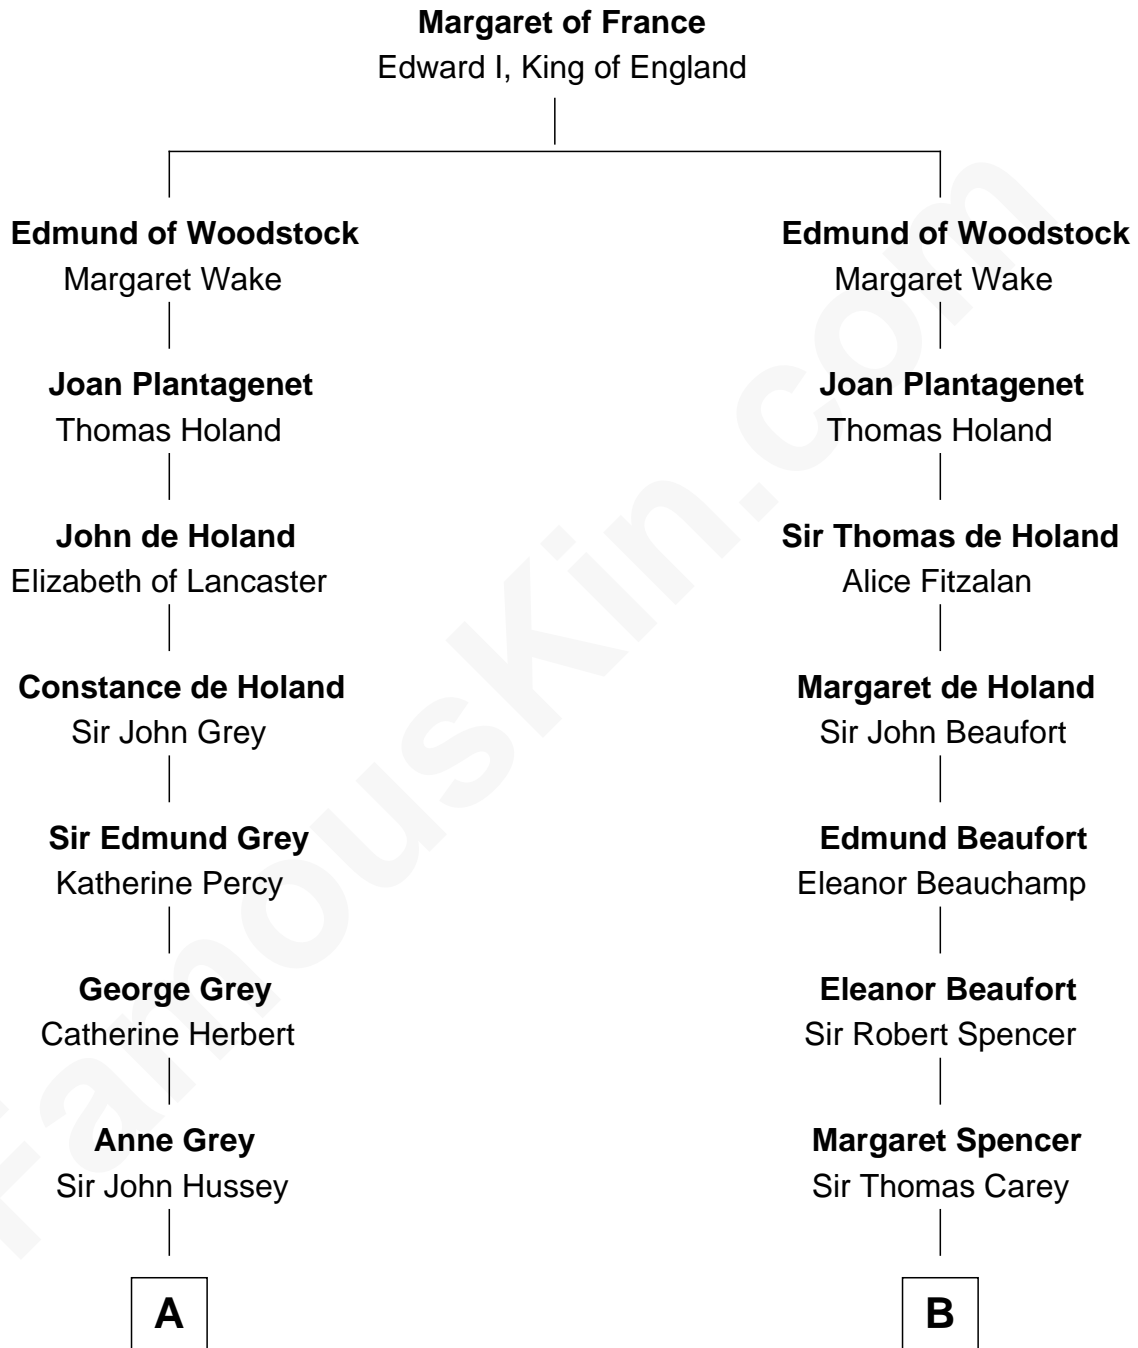

FamousKin.com

Relationship Chart of

Kit Harington

TV Actor - "Game of Thrones"

19th cousin 2 times removed of

John D. Rockefeller

Founder of the Standard Oil Company

C

Edward Henry Legge
Cordelia Twysden Molesworth

Lois Marjorie Legge
Ernest Wriothesley Denny

Lavender Cecilia Denny
John Charles Dundas Harington

Sir David Richard Harington
Deborah Jane Catesby

Kit Harington
TV Actor - "Game of Thrones"

D

Lucy Avery
Godfrey Lewis Rockefeller

William Avery Rockefeller
Eliza Davison

John D. Rockefeller
Founder of the Standard Oil Company