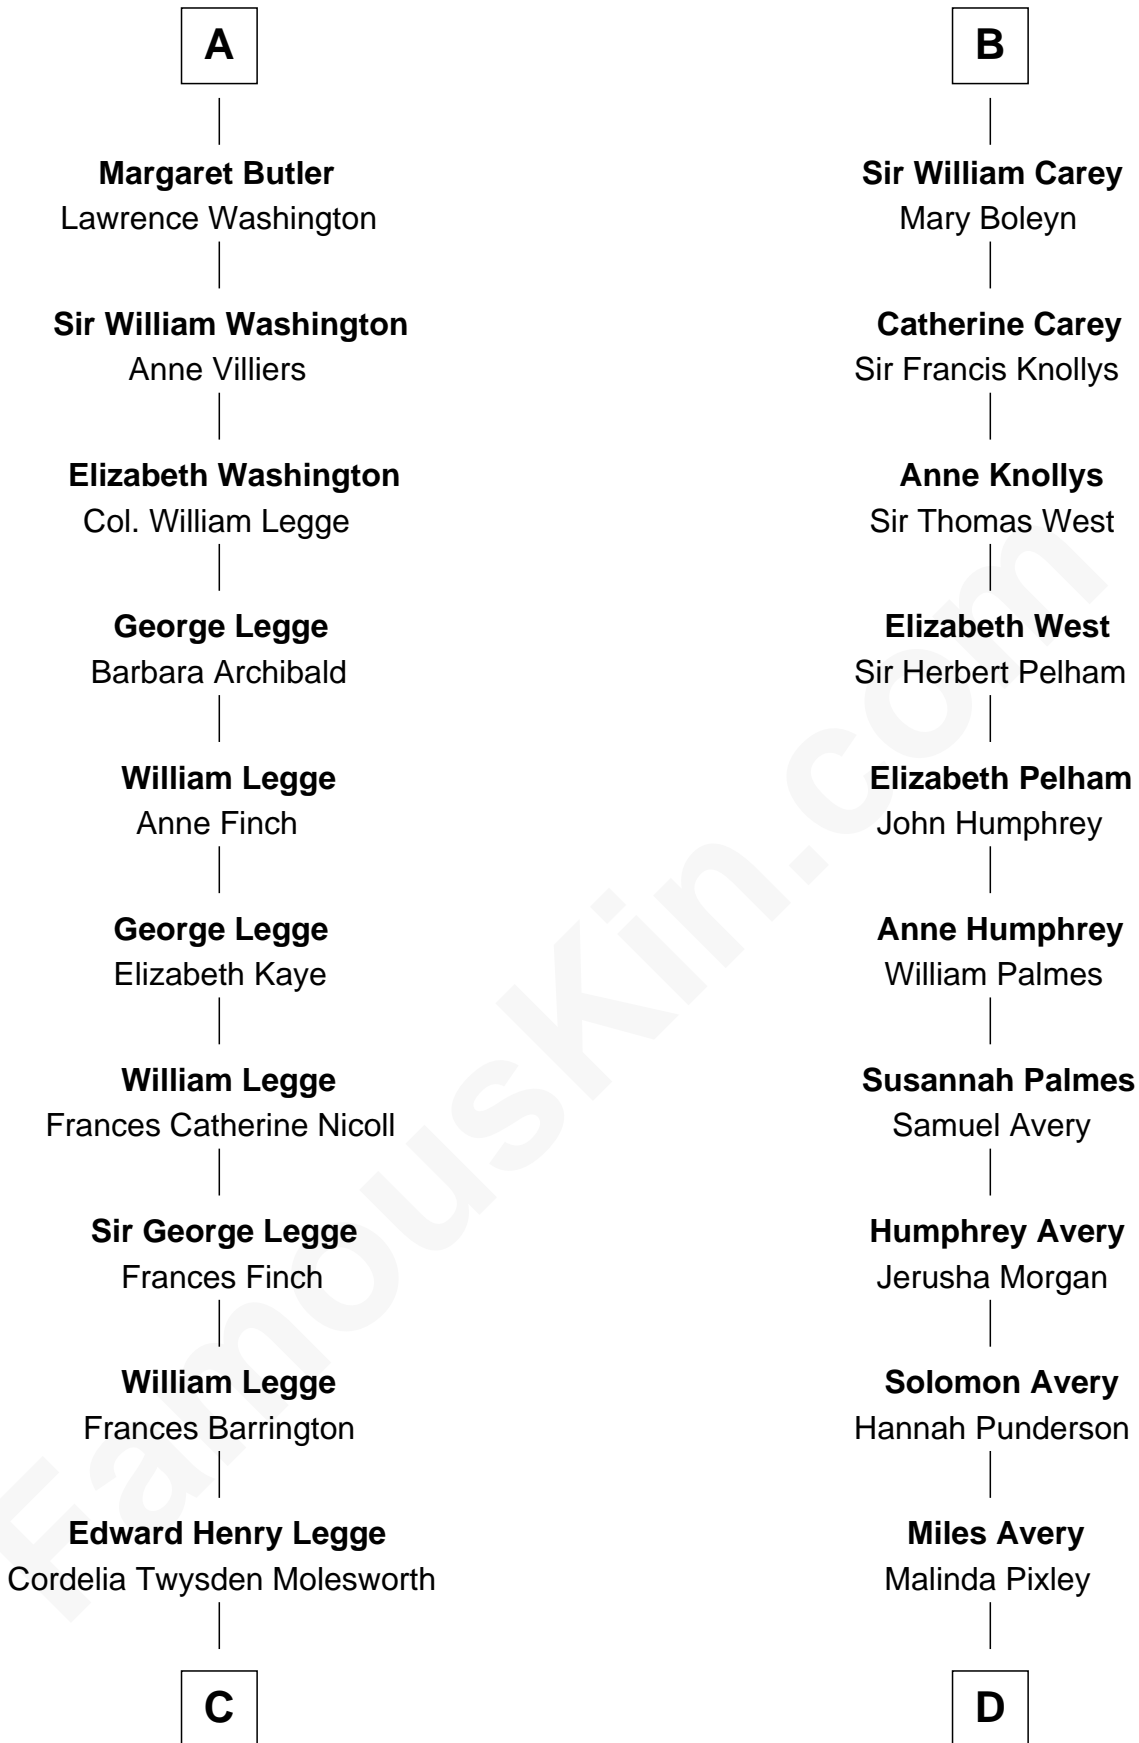

FamousKin.com

Relationship Chart of

Kit Harington

TV Actor - "Game of Thrones"

19th cousin 1 time removed of

John D. Rockefeller

Founder of the Standard Oil Company

Sir Maurice de Berkeley

Eve la Zouche

Thomas de Berkeley
Katherine de Clyvedon

Sir John Berkeley
Elizabeth Betteshorne

Elizabeth Berkeley
Sir John Sutton

Sir Edmund Sutton
Joyce Tiptoft

Sir John Sutton
Anne Clarell

Margaret Sutton
John Butler

William Butler
Margaret Greeke

A

Thomas de Berkeley
Margaret de Mortimer

Maurice de Berkeley
Elizabeth le Despencer

Thomas de Berkeley
Margaret de Lisle

Elizabeth de Berkeley
Richard de Beauchamp

Eleanor Beauchamp
Edmund Beaufort

Eleanor Beaufort
Sir Robert Spencer

Margaret Spencer
Sir Thomas Carey

B

C

Lois Marjorie Legge
Ernest Wriothesley Denny

Lavender Cecilia Denny
John Charles Dundas Harington

Sir David Richard Harington
Deborah Jane Catesby