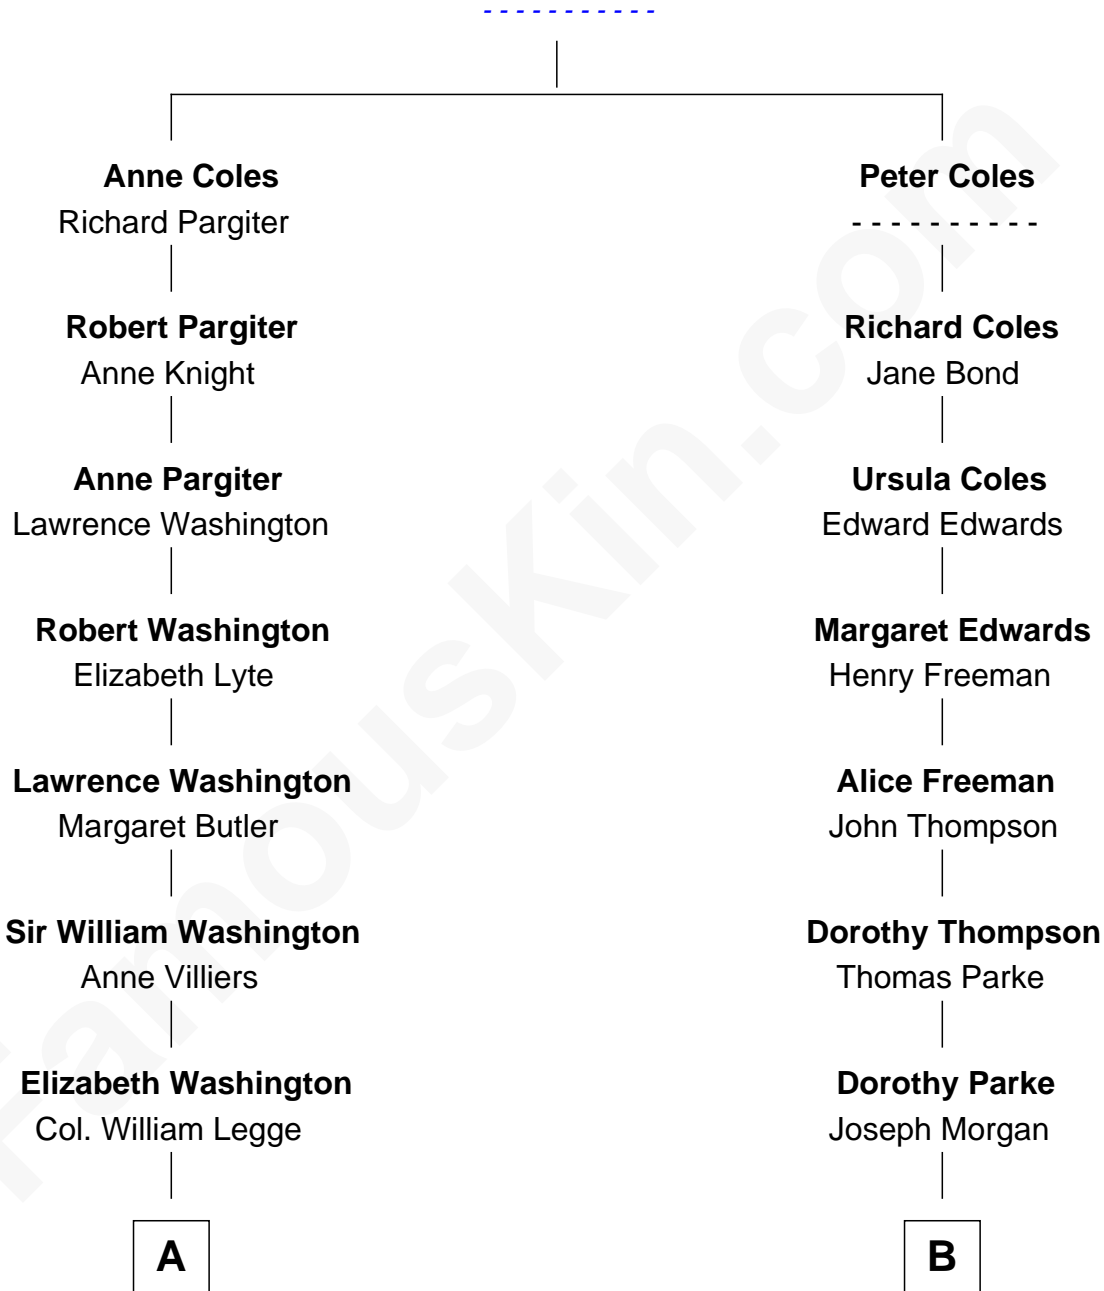

## Relationship Chart of

### Kit Harington

TV Actor - "Game of Thrones"

15th cousin 2 times removed of

**Nelson Rockefeller**

41st U.S. Vice-President

**Richard Coles**

*TV Actor - "Game of Thrones"*

Kit Harington photo by [Gage Skidmore](#) [\(CC BY-SA 2.0\)](#)