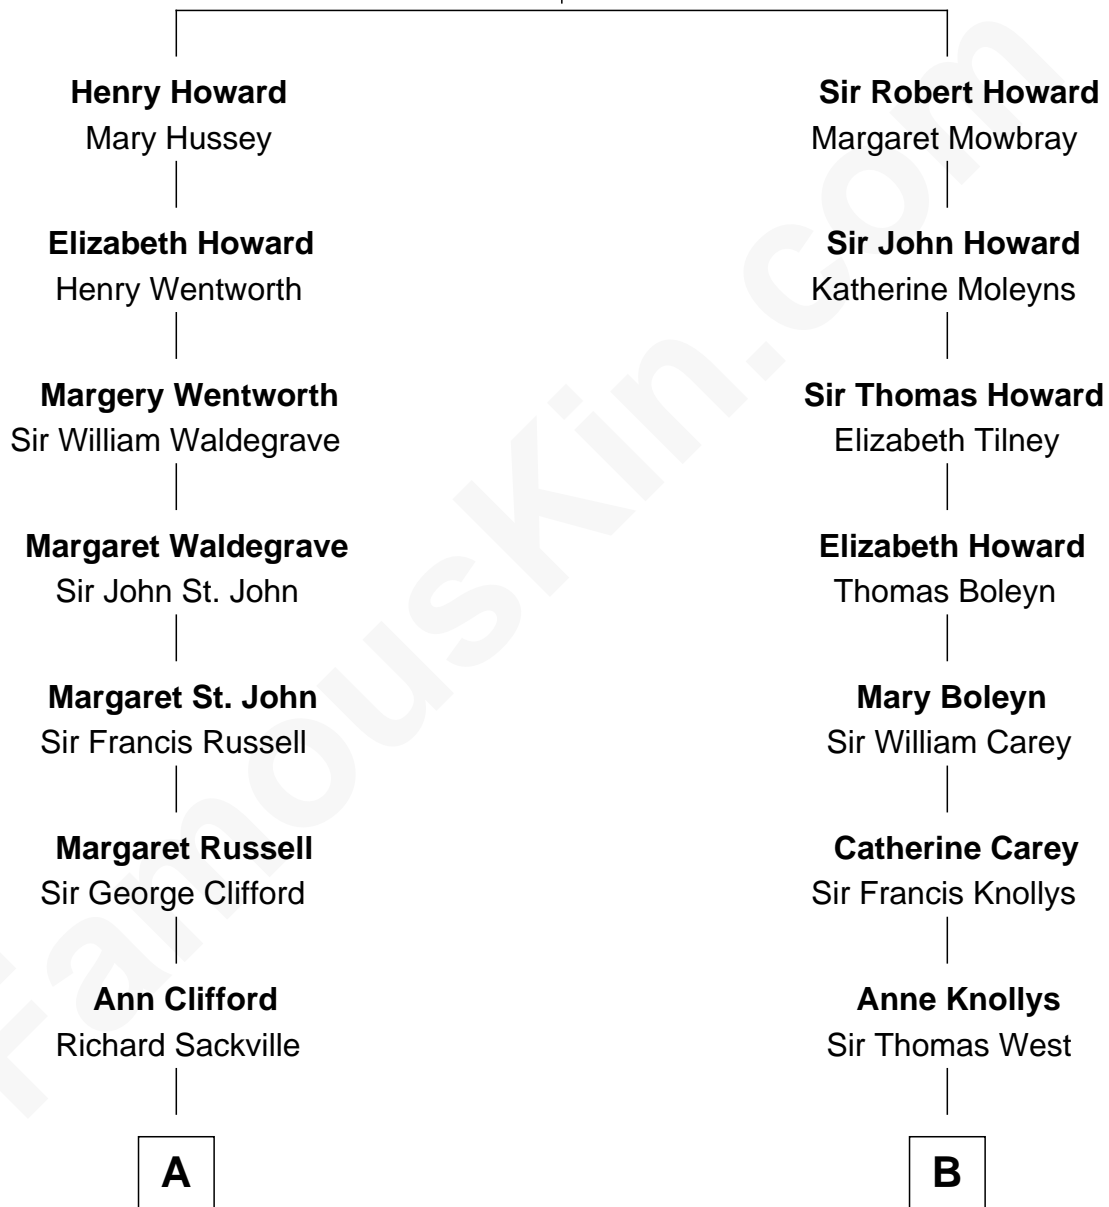

# FamousKin.com Relationship Chart of

**Kit Harington**

TV Actor - "Game of Thrones"

18th cousin of

**Nelson Rockefeller**

41st U.S. Vice-President

**Sir John Howard**

Alice Tendring

**C**

**Sir David Richard Harington**

Deborah Jane Catesby

**Kit Harington**

*TV Actor - "Game of Thrones"*

**D**

**John Davison Rockefeller**

Abby Greene Aldrich

**Nelson Rockefeller**

*41st U.S. Vice-President*

FamousKin.com