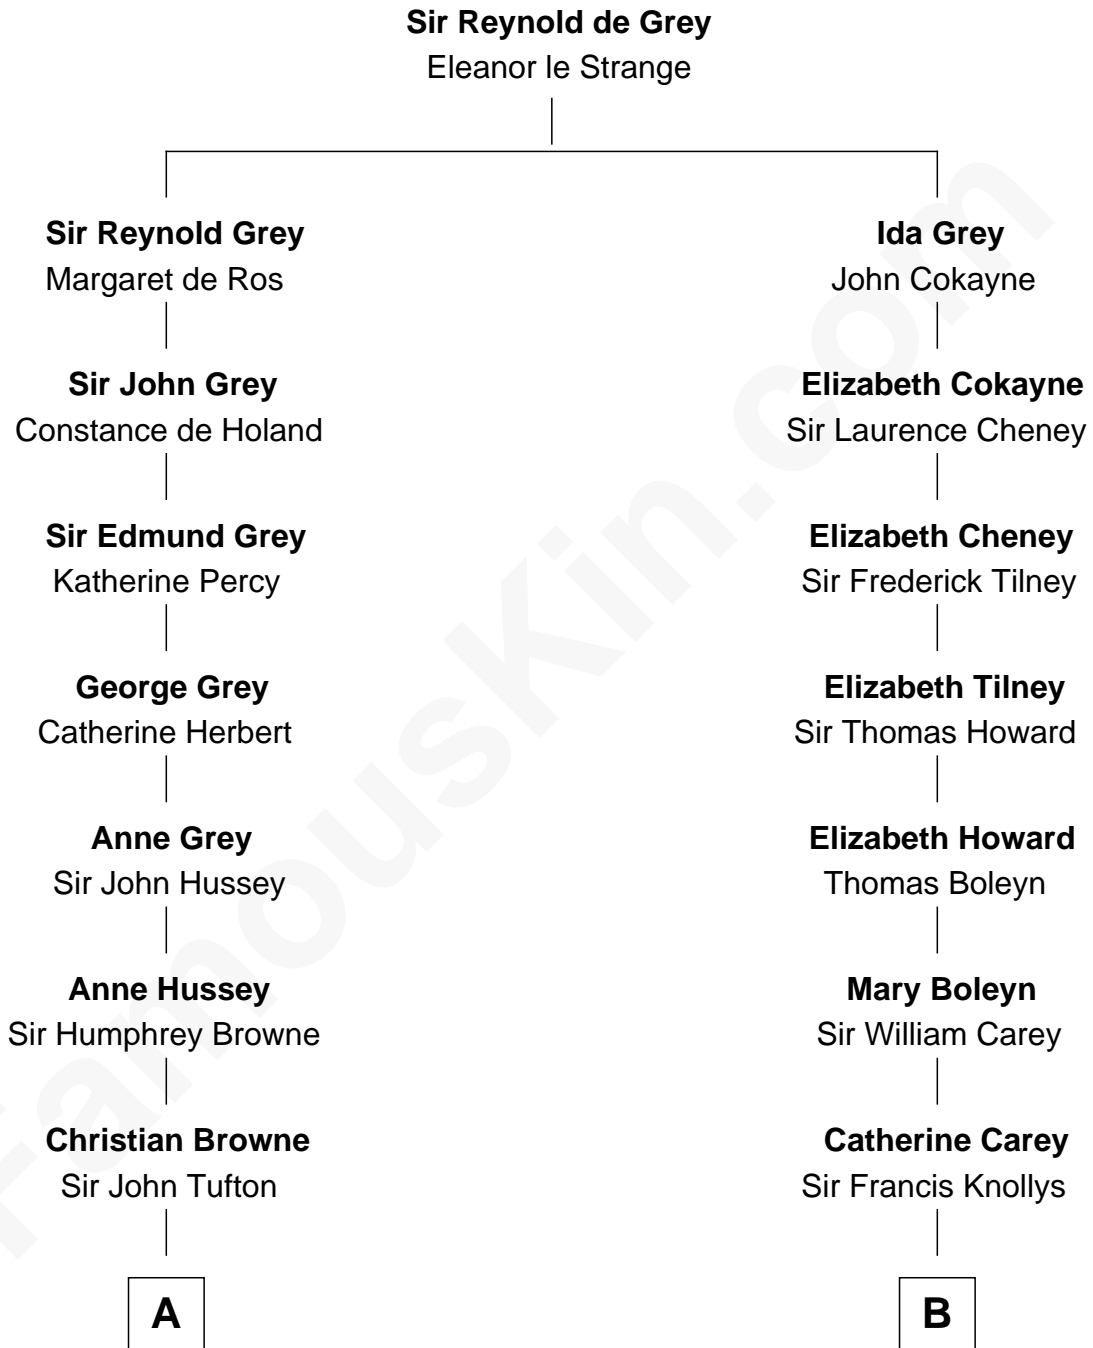

FamousKin.com Relationship Chart of

Kit Harington

TV Actor - "Game of Thrones"

19th cousin of

Nelson Rockefeller

41st U.S. Vice-President

C

Lavender Cecilia Denny
John Charles Dundas Harington

Sir David Richard Harington
Deborah Jane Catesby

Kit Harington
TV Actor - "Game of Thrones"

D

John Davison Rockefeller
Laura Celestia Spelman

John Davison Rockefeller
Abby Greene Aldrich

Nelson Rockefeller
41st U.S. Vice-President