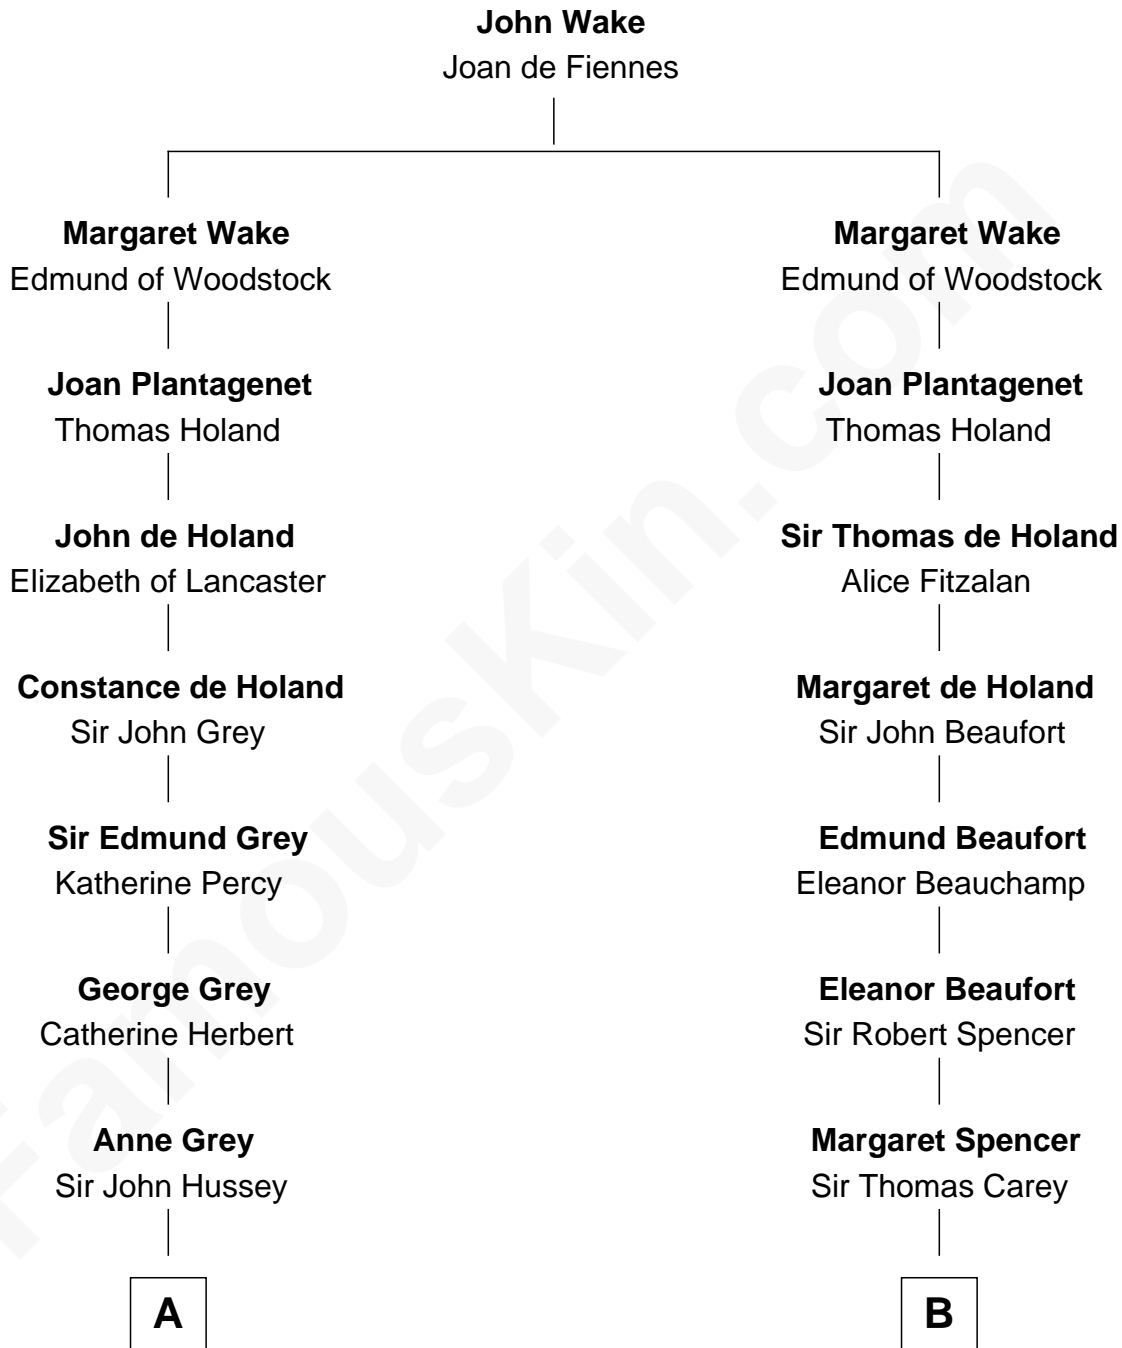

FamousKin.com Relationship Chart of

Kit Harington

TV Actor - "Game of Thrones"

21st cousin of

Nelson Rockefeller

41st U.S. Vice-President

C

Edward Henry Legge
Cordelia Twysden Molesworth

Lois Marjorie Legge
Ernest Wriothesley Denny

Lavender Cecilia Denny
John Charles Dundas Harington

Sir David Richard Harington
Deborah Jane Catesby

Kit Harington
TV Actor - "Game of Thrones"

D

Lucy Avery
Godfrey Lewis Rockefeller

William Avery Rockefeller
Eliza Davison

John Davison Rockefeller
Laura Celestia Spelman

John Davison Rockefeller
Abby Greene Aldrich

Nelson Rockefeller
41st U.S. Vice-President