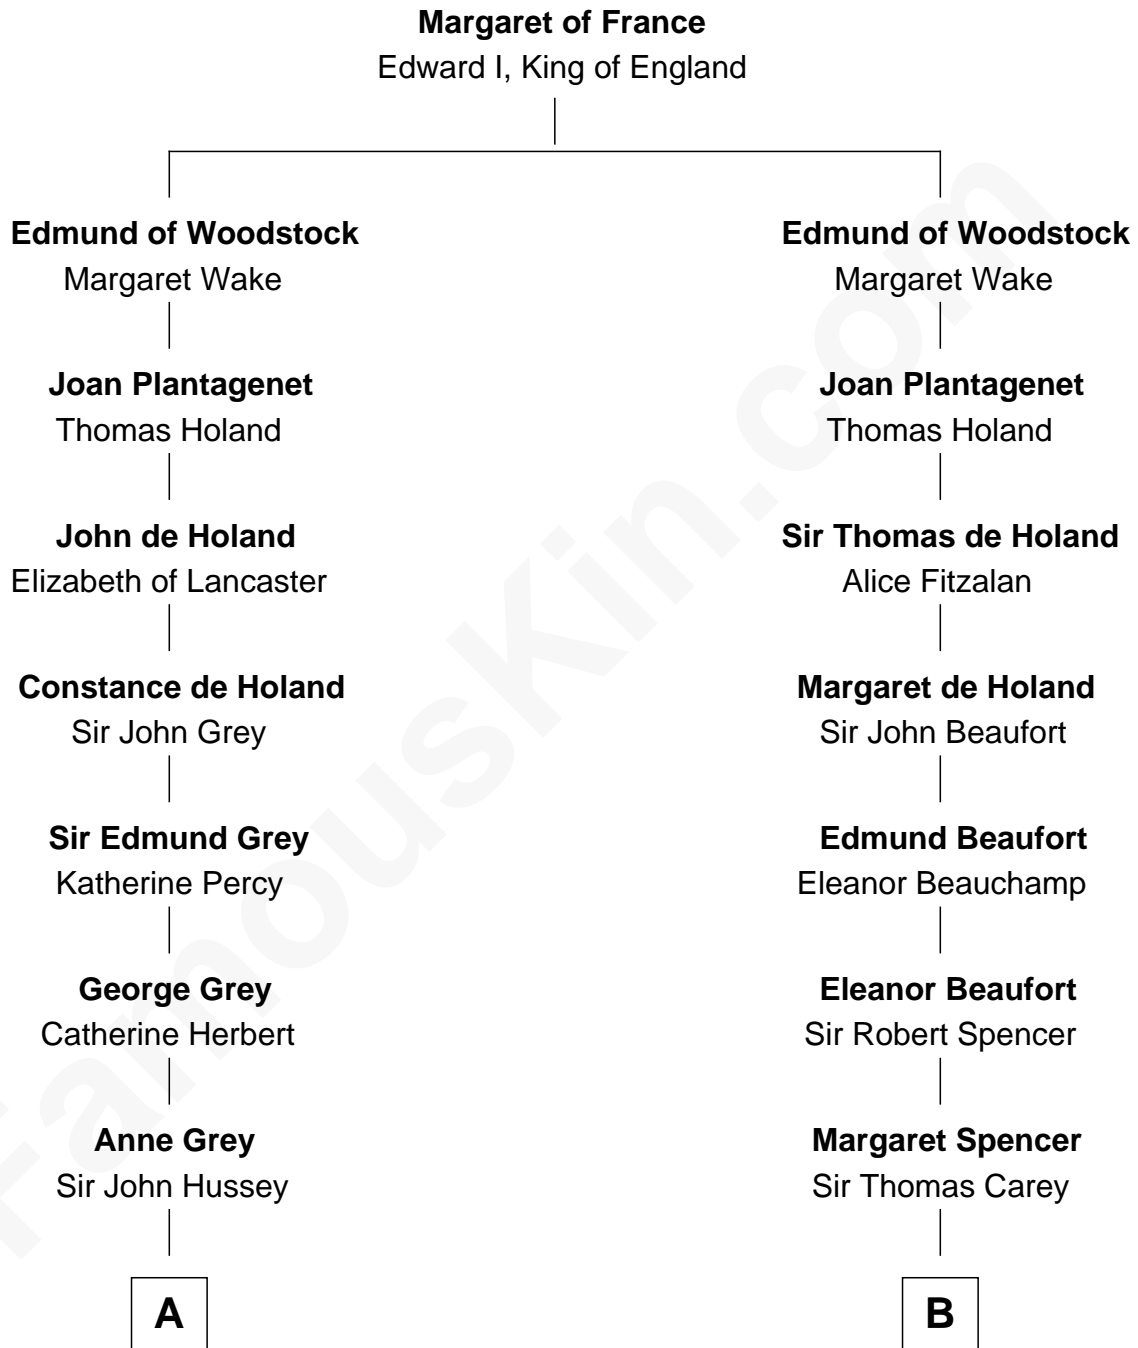

FamousKin.com Relationship Chart of

Kit Harington

TV Actor - "Game of Thrones"

21st cousin of

Nelson Rockefeller

41st U.S. Vice-President

C

Edward Henry Legge
Cordelia Twysden Molesworth

Lois Marjorie Legge
Ernest Wriothesley Denny

Lavender Cecilia Denny
John Charles Dundas Harington

Sir David Richard Harington
Deborah Jane Catesby

Kit Harington
TV Actor - "Game of Thrones"

D

Lucy Avery
Godfrey Lewis Rockefeller

William Avery Rockefeller
Eliza Davison

John Davison Rockefeller
Laura Celestia Spelman

John Davison Rockefeller
Abby Greene Aldrich

Nelson Rockefeller
41st U.S. Vice-President