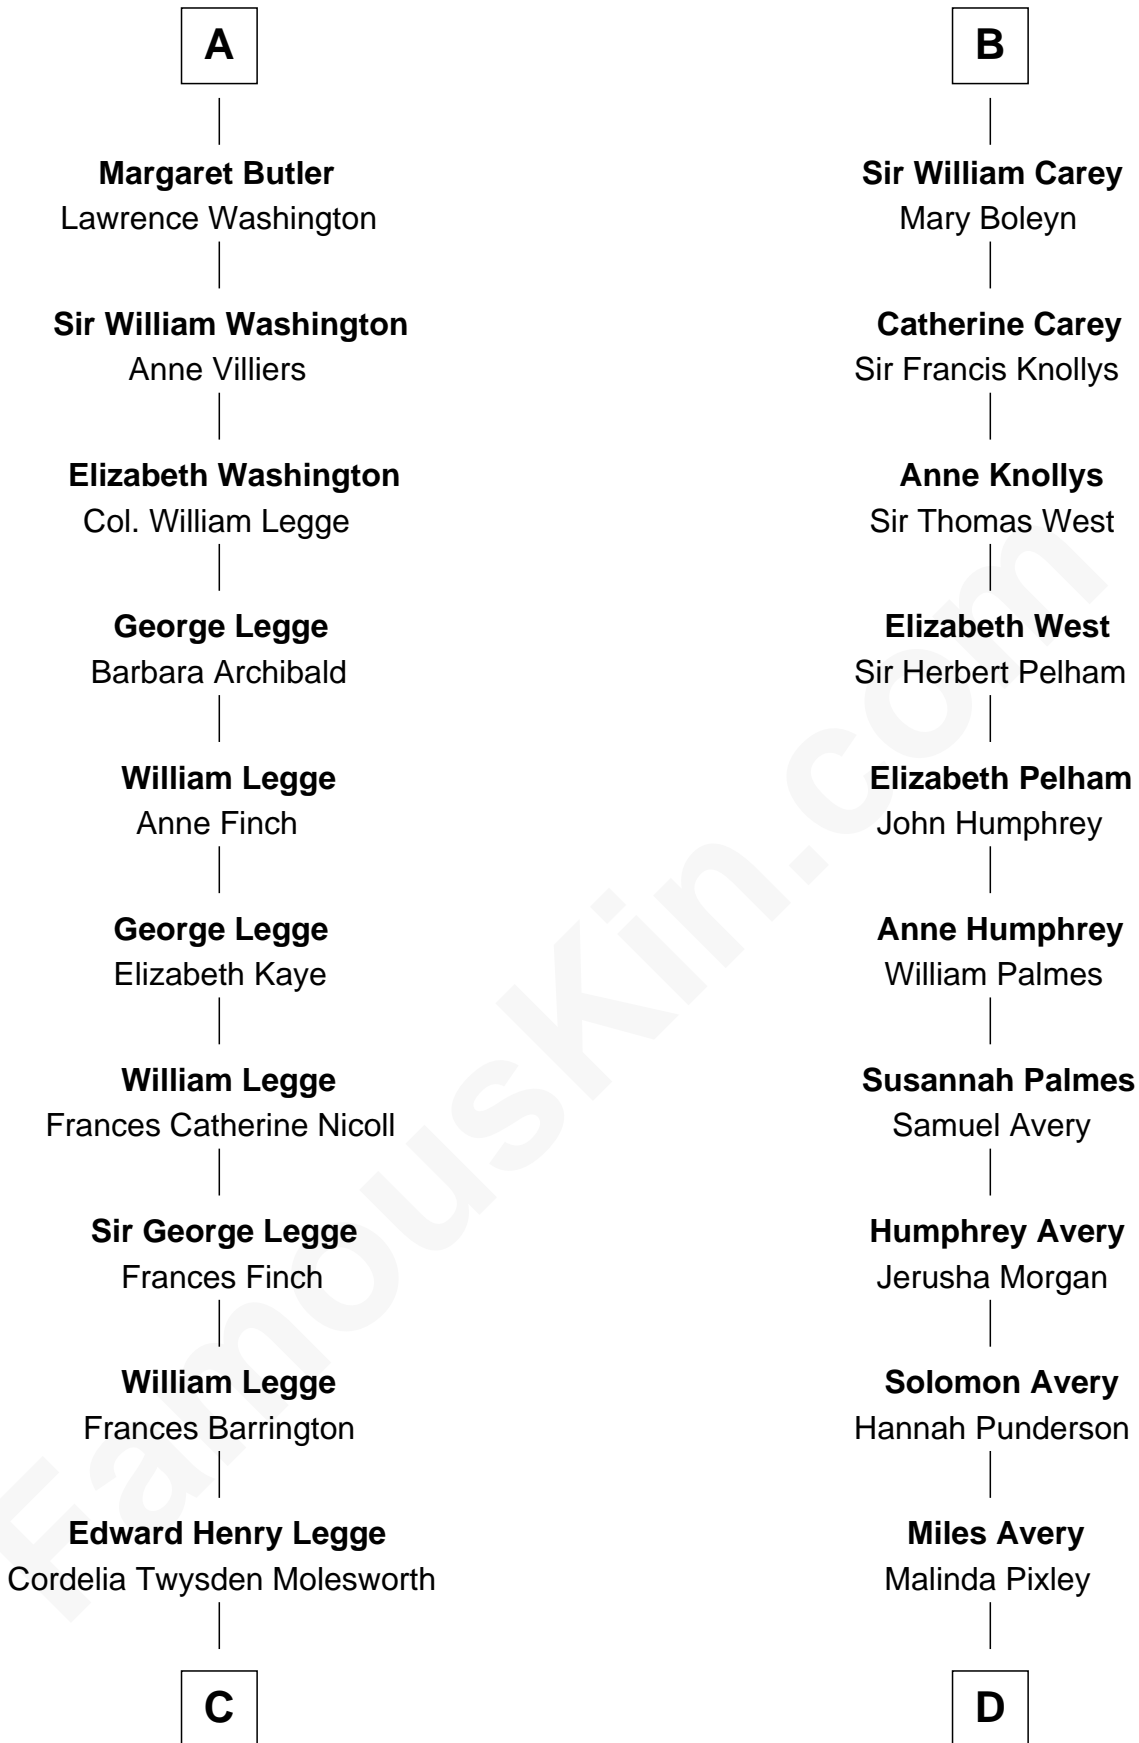

FamousKin.com

Relationship Chart of

Kit Harington

TV Actor - "Game of Thrones"

20th cousin 1 time removed of

Nelson Rockefeller

41st U.S. Vice-President

Sir Maurice de Berkeley

Eve la Zouche

Thomas de Berkeley
Katherine de Clyvedon

Sir John Berkeley
Elizabeth Betteshorne

Elizabeth Berkeley
Sir John Sutton

Sir Edmund Sutton
Joyce Tiptoft

Sir John Sutton
Anne Clarell

Margaret Sutton
John Butler

William Butler
Margaret Greeke

A

Thomas de Berkeley
Margaret de Mortimer

Maurice de Berkeley
Elizabeth le Despencer

Thomas de Berkeley
Margaret de Lisle

Elizabeth de Berkeley
Richard de Beauchamp

Eleanor Beauchamp
Edmund Beaufort

Eleanor Beaufort
Sir Robert Spencer

Margaret Spencer
Sir Thomas Carey

B

C

Lois Marjorie Legge
Ernest Wriothesley Denny

Lavender Cecilia Denny
John Charles Dundas Harington

Sir David Richard Harington
Deborah Jane Catesby