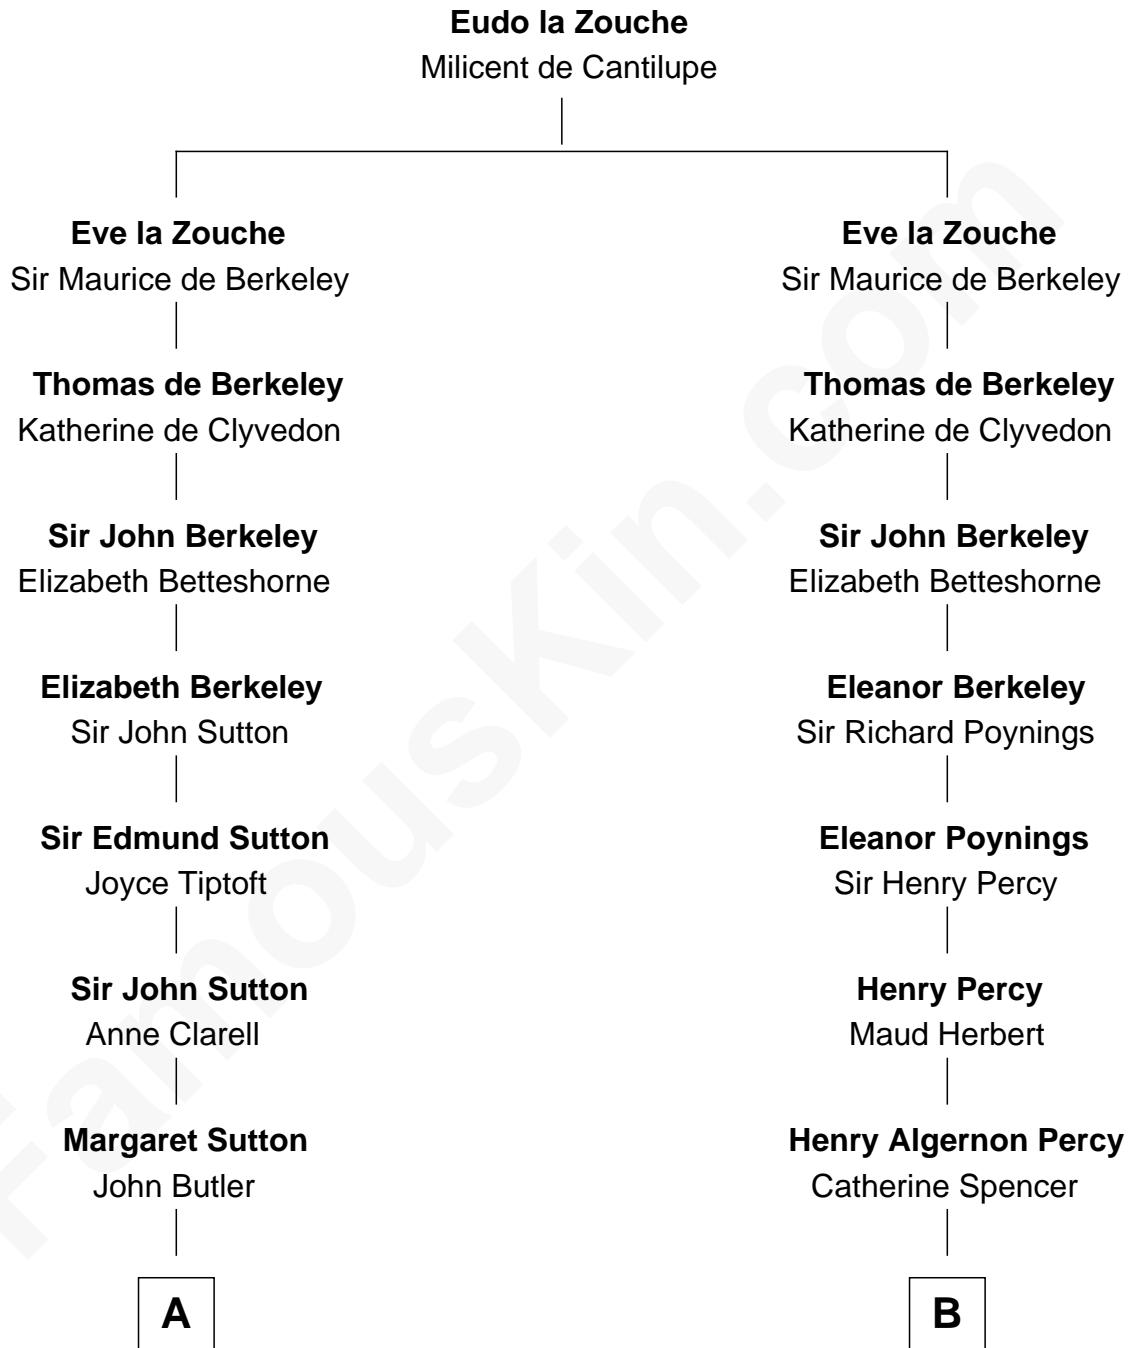

# FamousKin.com Relationship Chart of

**Kit Harington**

TV Actor - "Game of Thrones"

21st cousin of

**Camilla Parker Bowles**

Queen Consort of the United Kingdom

**C**

**Edward Henry Legge**  
Cordelia Twysden Molesworth

**Lois Marjorie Legge**  
Ernest Wriothesley Denny

**Lavender Cecilia Denny**  
John Charles Dundas Harington

**Sir David Richard Harington**  
Deborah Jane Catesby

**Kit Harington**  
*TV Actor - "Game of Thrones"*