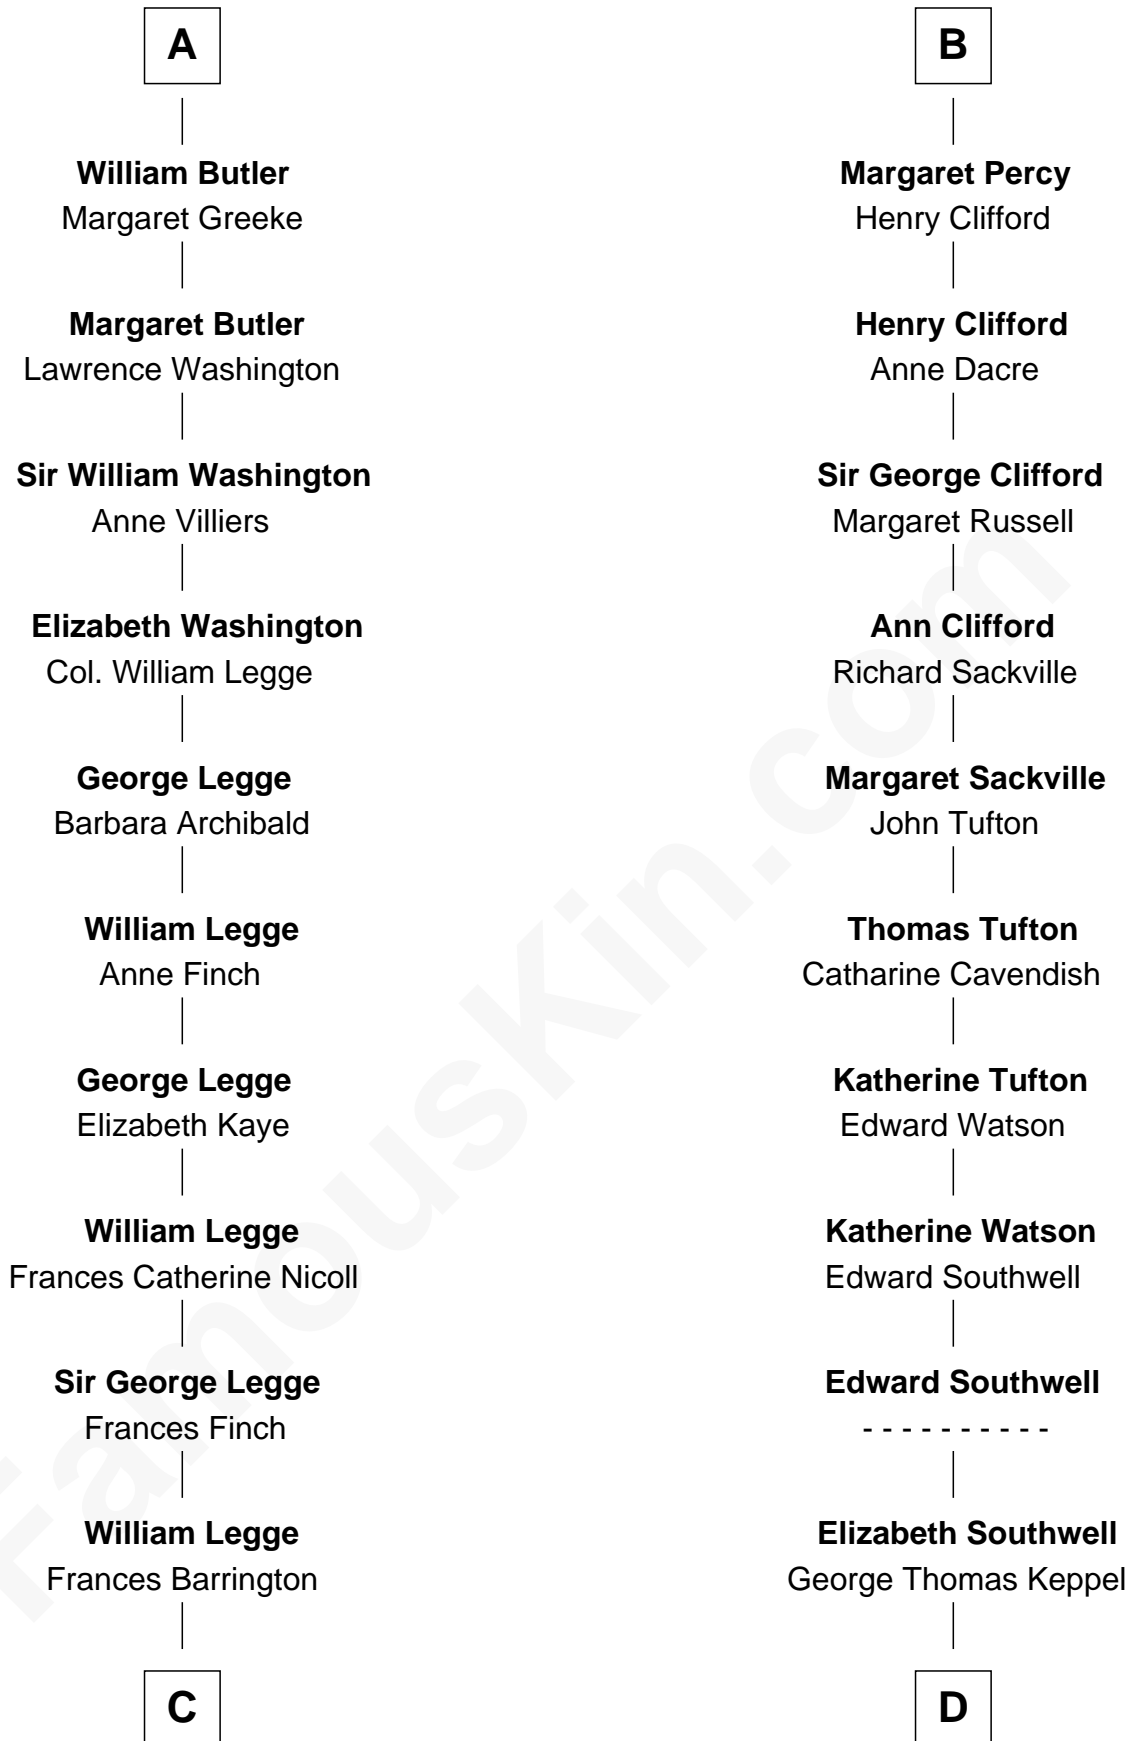

# FamousKin.com Relationship Chart of

**Kit Harington**

TV Actor - "Game of Thrones"

21st cousin of

**Camilla Parker Bowles**

Queen Consort of the United Kingdom

**C**

**Edward Henry Legge**  
Cordelia Twysden Molesworth

**Lois Marjorie Legge**  
Ernest Wriothesley Denny

**Lavender Cecilia Denny**  
John Charles Dundas Harington

**Sir David Richard Harington**  
Deborah Jane Catesby

**Kit Harington**  
*TV Actor - "Game of Thrones"*