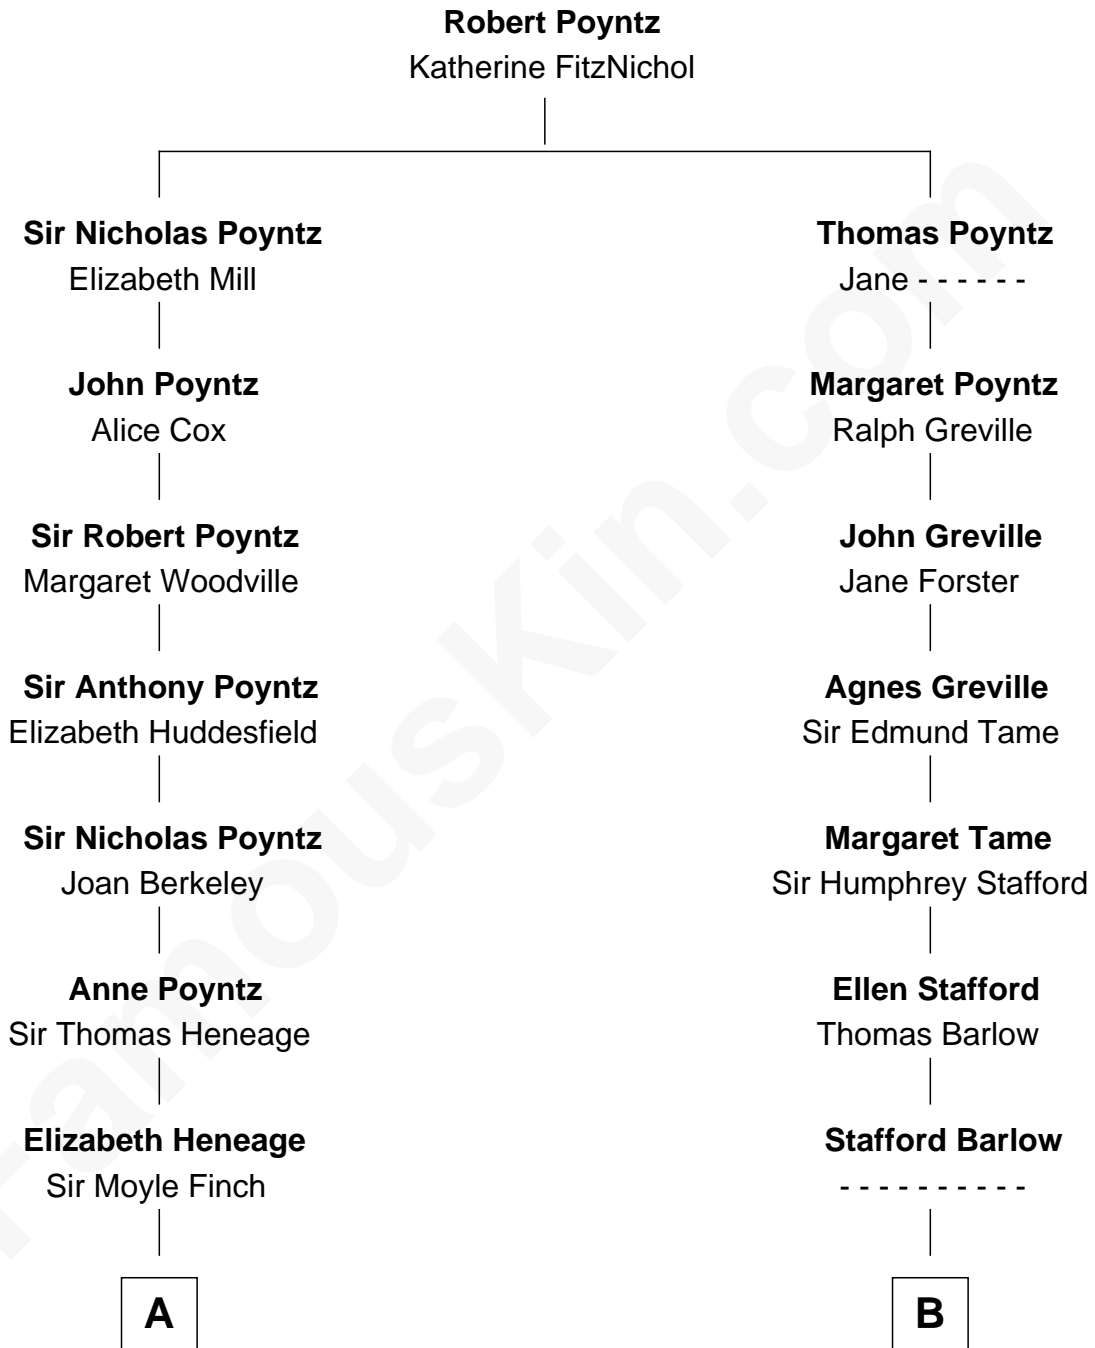

# FamousKin.com Relationship Chart of

**Kit Harington**

TV Actor - "Game of Thrones"

18th cousin of

**Raquel Welch**

Movie Actress

**C**

**Sir David Richard Harington**

Deborah Jane Catesby

**Kit Harington**

*TV Actor - "Game of Thrones"*

**D**

**Josephine Sarah Hall**

Armando Carlos Tejada

**Raquel Welch**

*aka Raquel Welch*