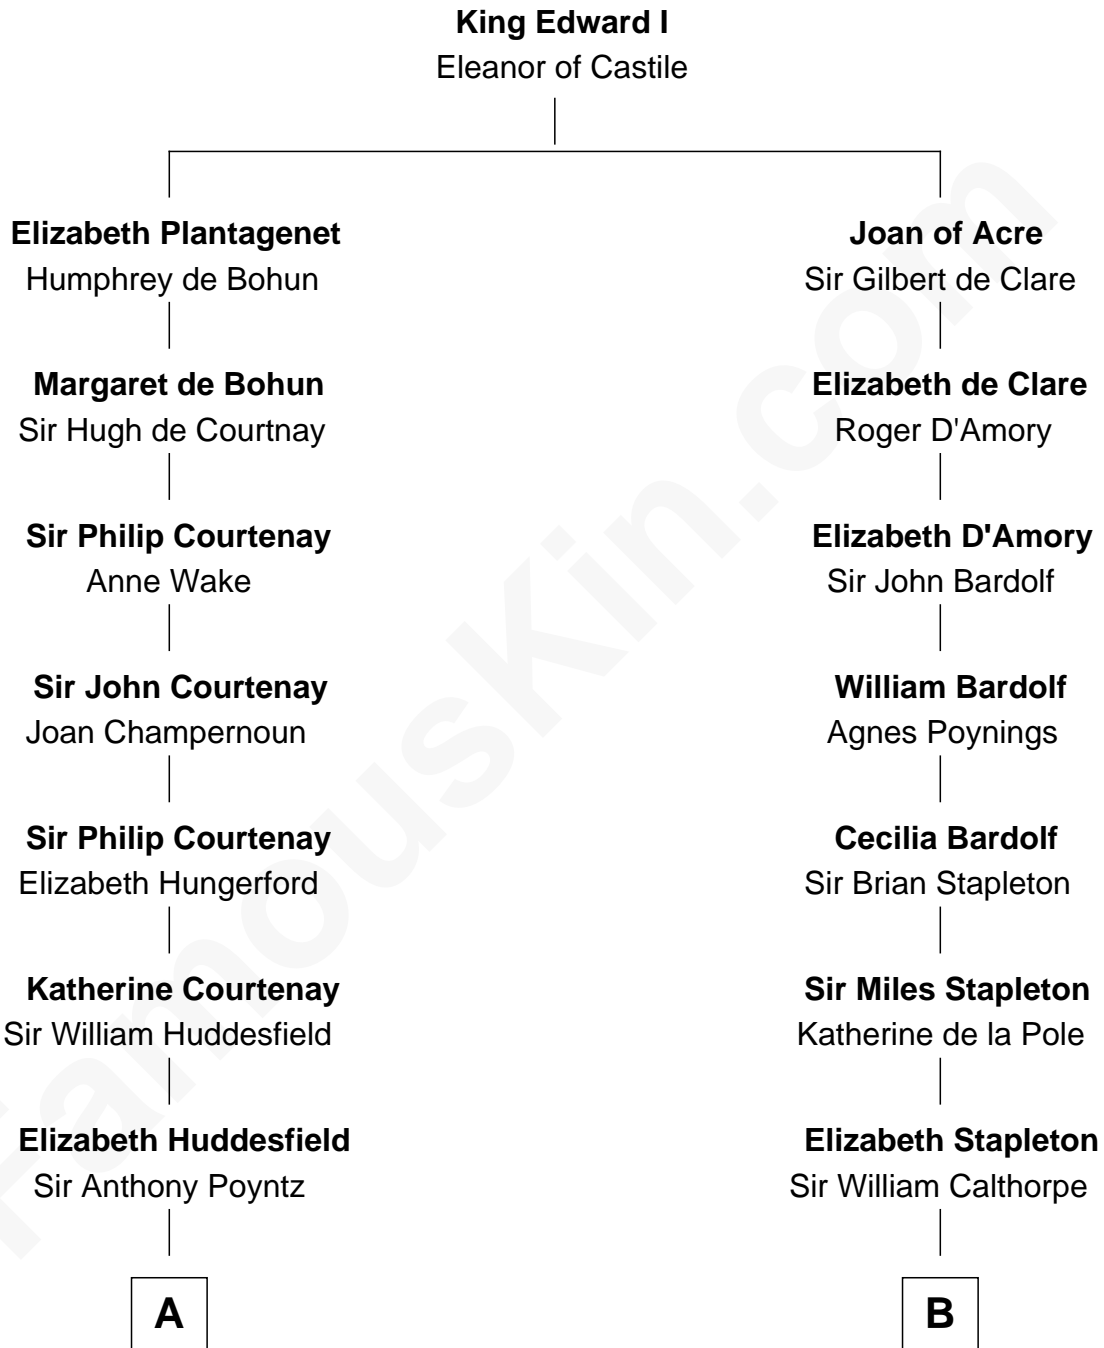

FamousKin.com

Relationship Chart of

Kit Harington

TV Actor - "Game of Thrones"

21st cousin of

Jesse James

Outlaw, Bank Robber, Murderer

C

Edward Henry Legge
Cordelia Twysden Molesworth

Lois Marjorie Legge
Ernest Wriothesley Denny

Lavender Cecilia Denny
John Charles Dundas Harington

Sir David Richard Harington
Deborah Jane Catesby

Kit Harington
TV Actor - "Game of Thrones"

D

Rachel Dorsey
Anthony Lindsay

Anthony Lindsay
Ailsey Cole

Sarah Lindsay
James Cole

Zerelda Elizabeth Cole
Robert Sallee James

Jesse James
Outlaw, Bank Robber, Murderer