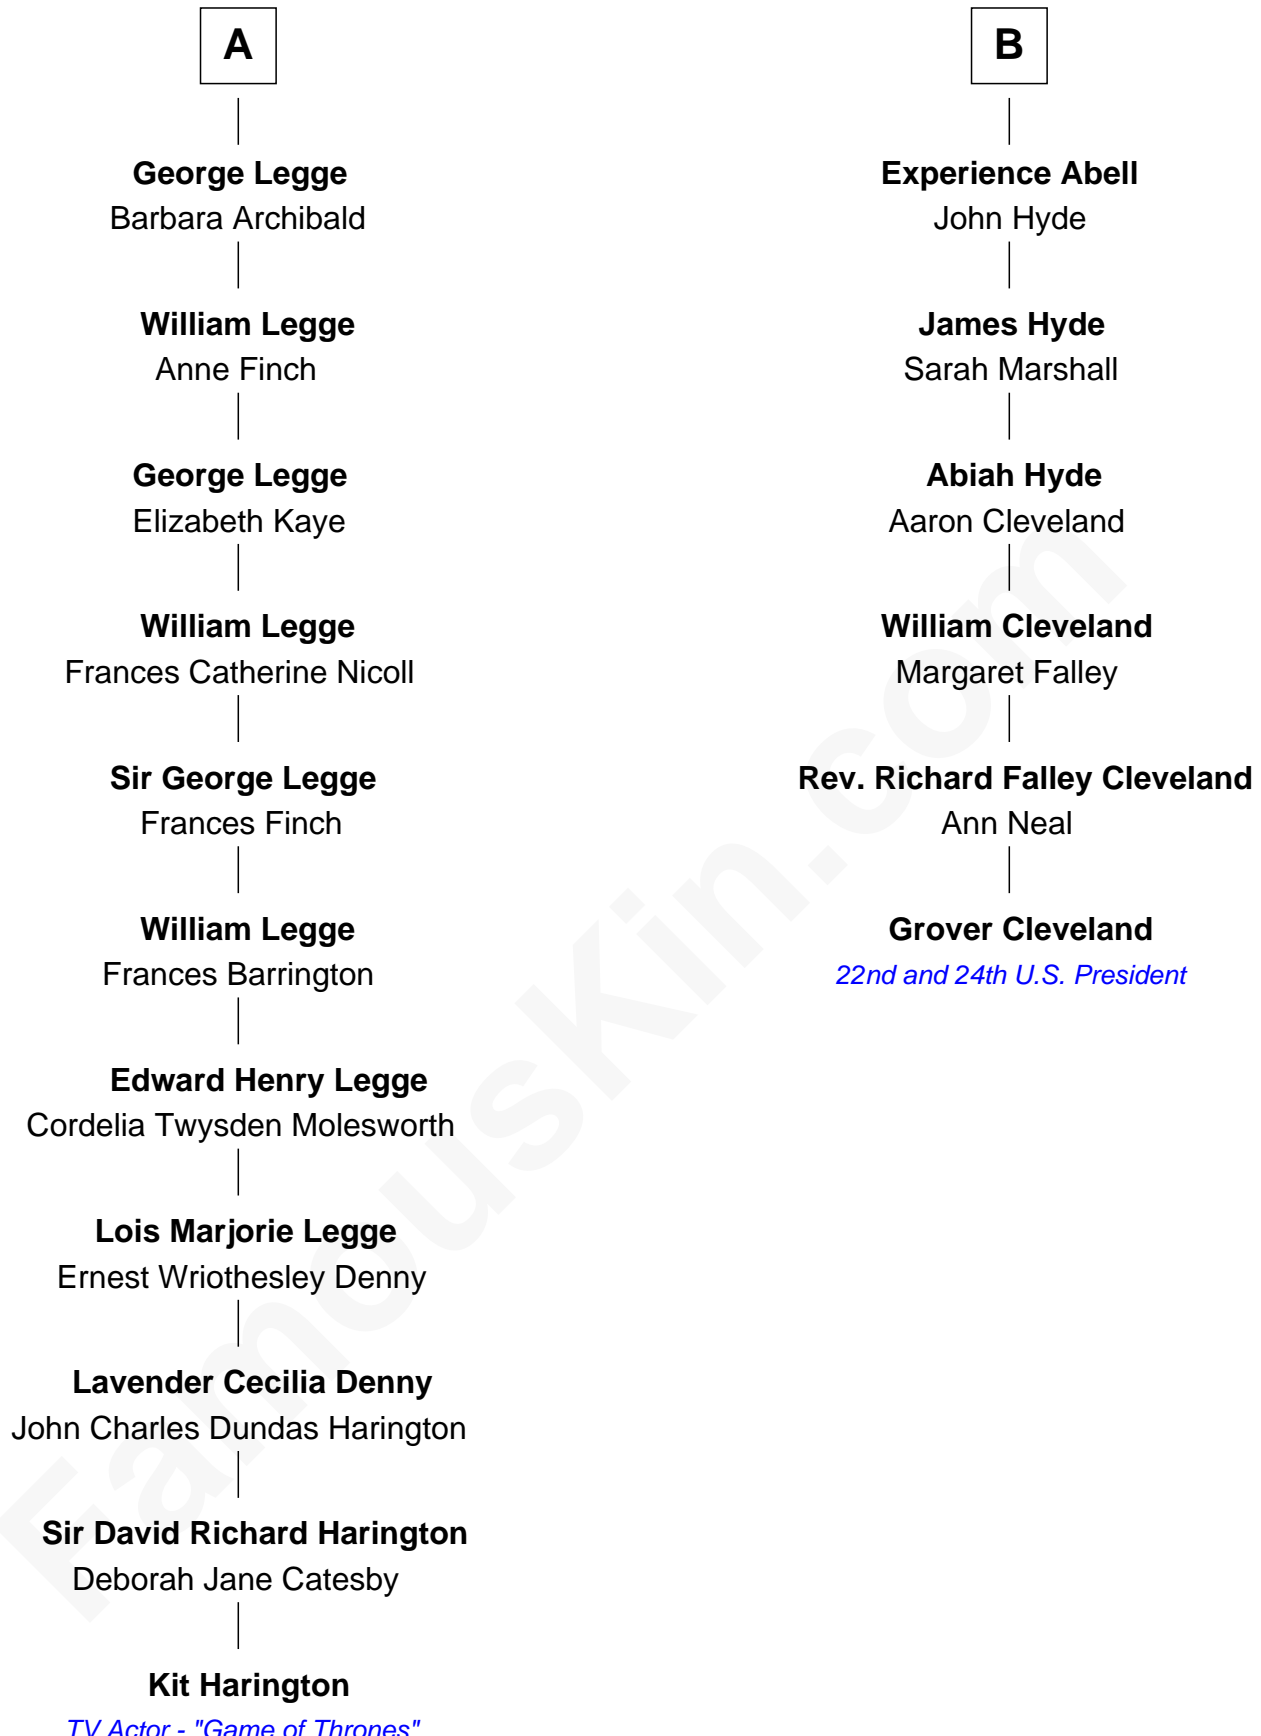

## Relationship Chart of

### Kit Harington

TV Actor - "Game of Thrones"

12th cousin 5 times removed of

### Grover Cleveland

22nd and 24th U.S. President

*TV Actor - "Game of Thrones"*

Kit Harington photo by [Gage Skidmore](#) [\(CC BY-SA 2.0\)](#)