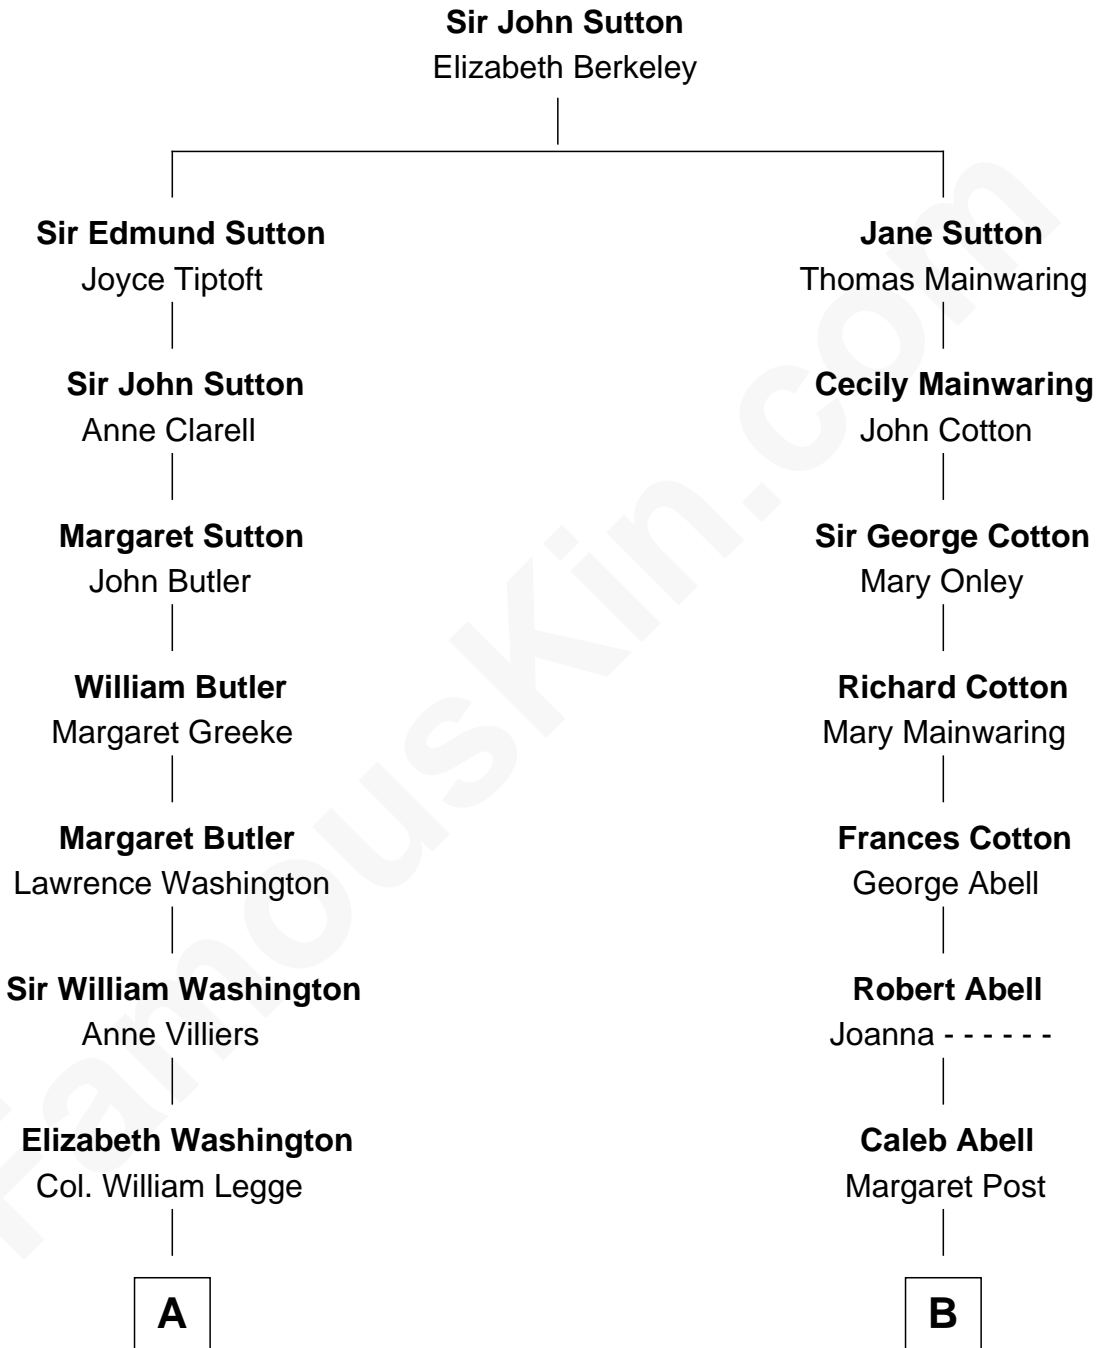

## Relationship Chart of

### Kit Harington

TV Actor - "Game of Thrones"

12th cousin 5 times removed of

### Grover Cleveland

22nd and 24th U.S. President

*TV Actor - "Game of Thrones"*

Kit Harington photo by [Gage Skidmore](#) [\(CC BY-SA 2.0\)](#)