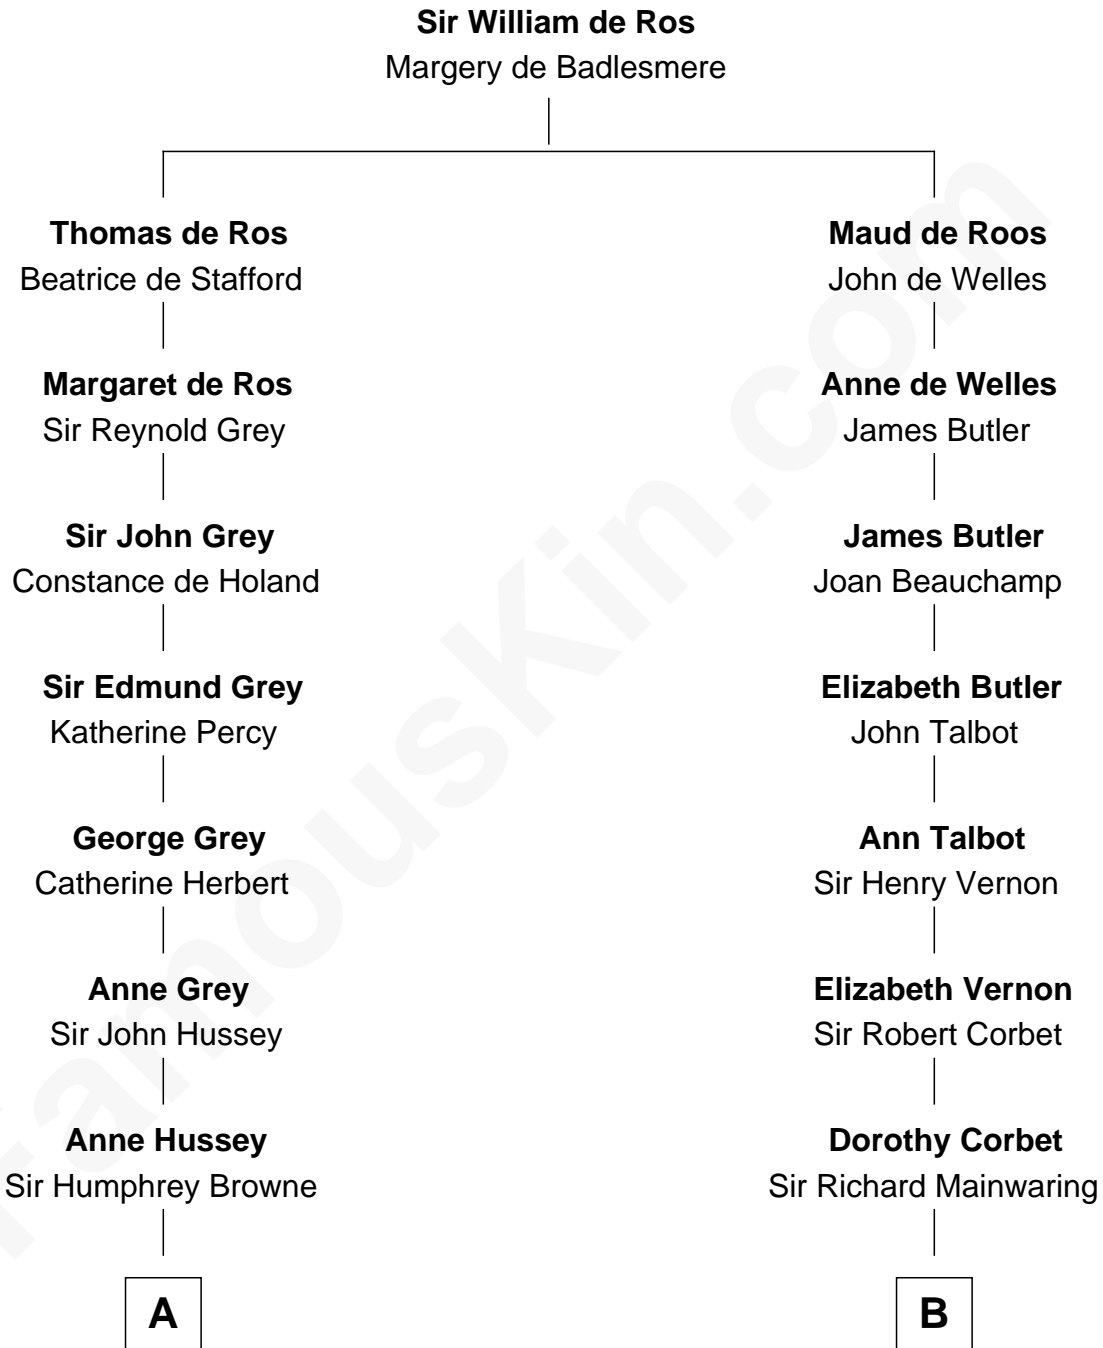

FamousKin.com

Relationship Chart of

Kit Harington

TV Actor - "Game of Thrones"

17th cousin 3 times removed of

Grover Cleveland

22nd and 24th U.S. President

C

—
Lois Marjorie Legge
Ernest Wriothesley Denny

—
Lavender Cecilia Denny
John Charles Dundas Harington

—
Sir David Richard Harington
Deborah Jane Catesby

—
Kit Harington
TV Actor - "Game of Thrones"

FamousKin.com