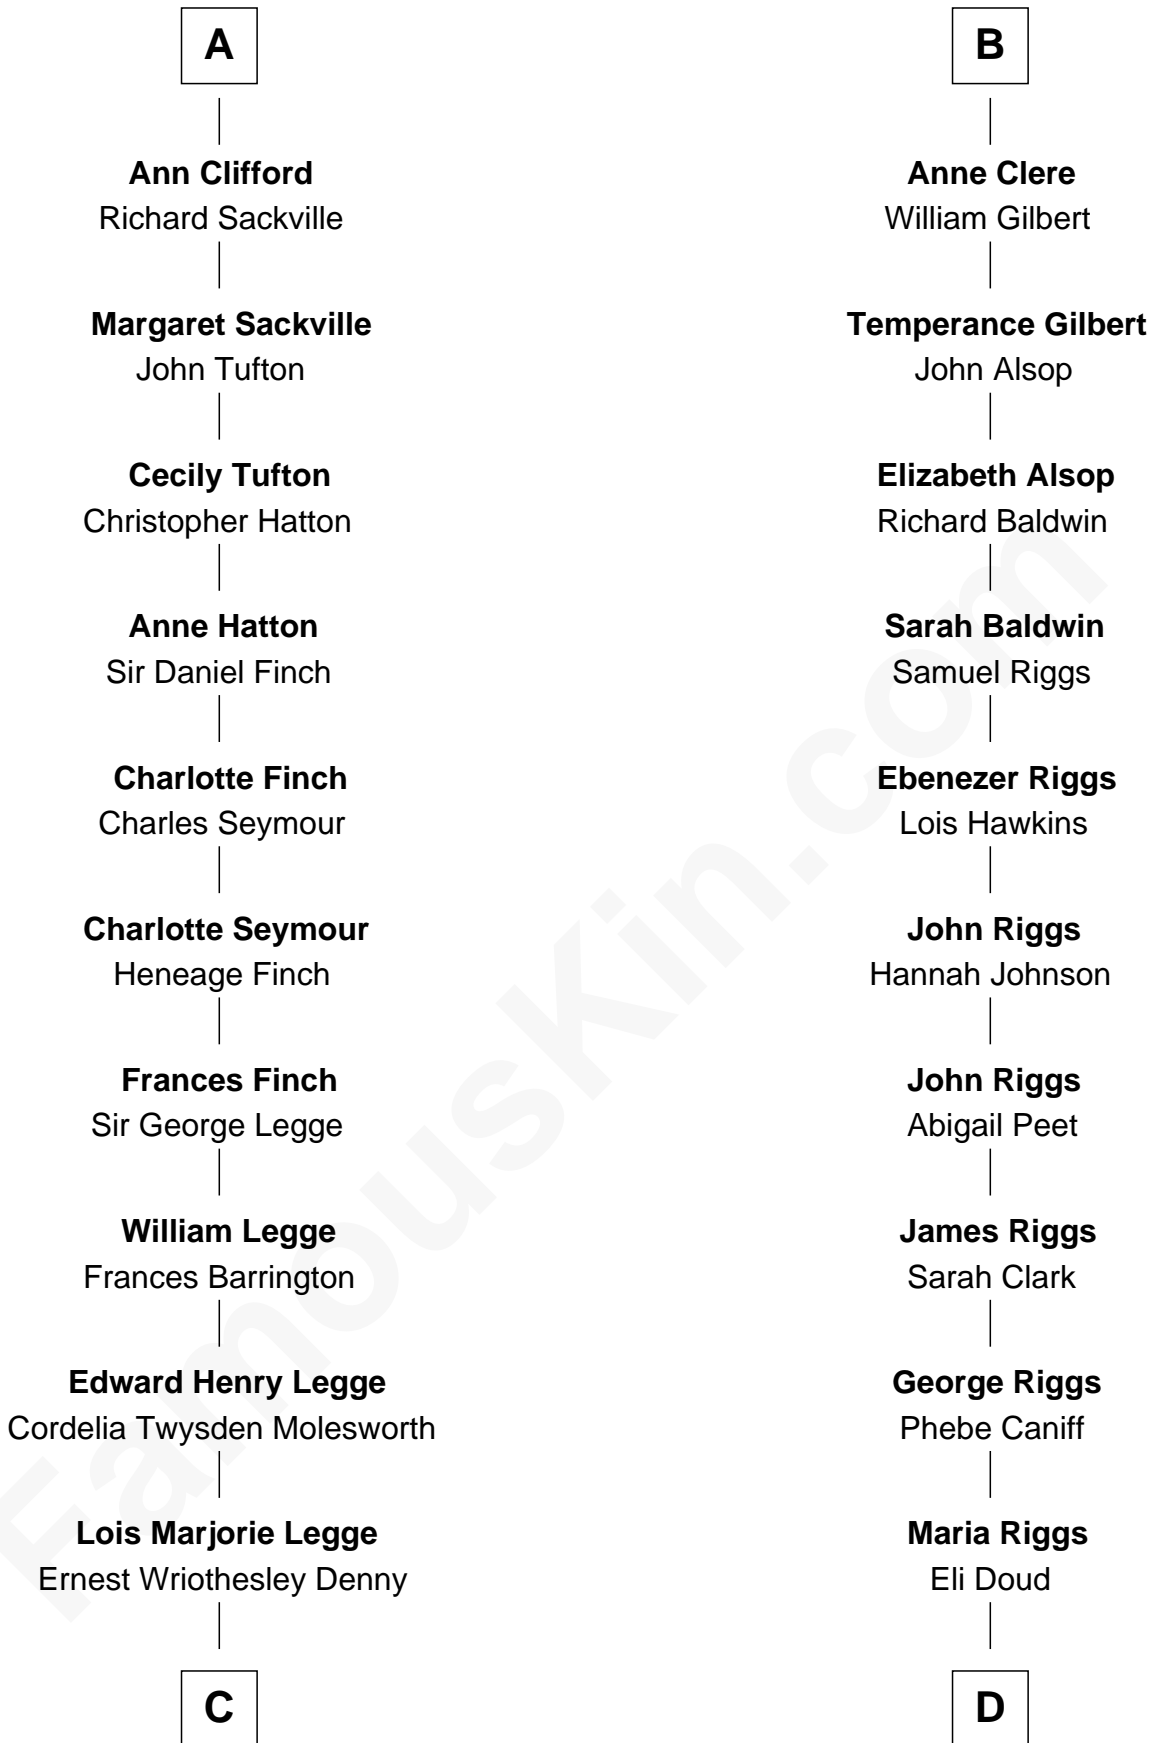

FamousKin.com

Relationship Chart of

Kit Harington

TV Actor - "Game of Thrones"

19th cousin of

Mamie (Doud) Eisenhower

First Lady of President Dwight Eisenhower

C

Lavender Cecilia Denny
John Charles Dundas Harington

Sir David Richard Harington
Deborah Jane Catesby

Kit Harington
TV Actor - "Game of Thrones"

D

Royal Houghton Doud
Mary Cornelia Sheldon

John Sheldon Doud
Elivera Mathilda Carlson

Mamie (Doud) Eisenhower
First Lady of Dwight Eisenhower