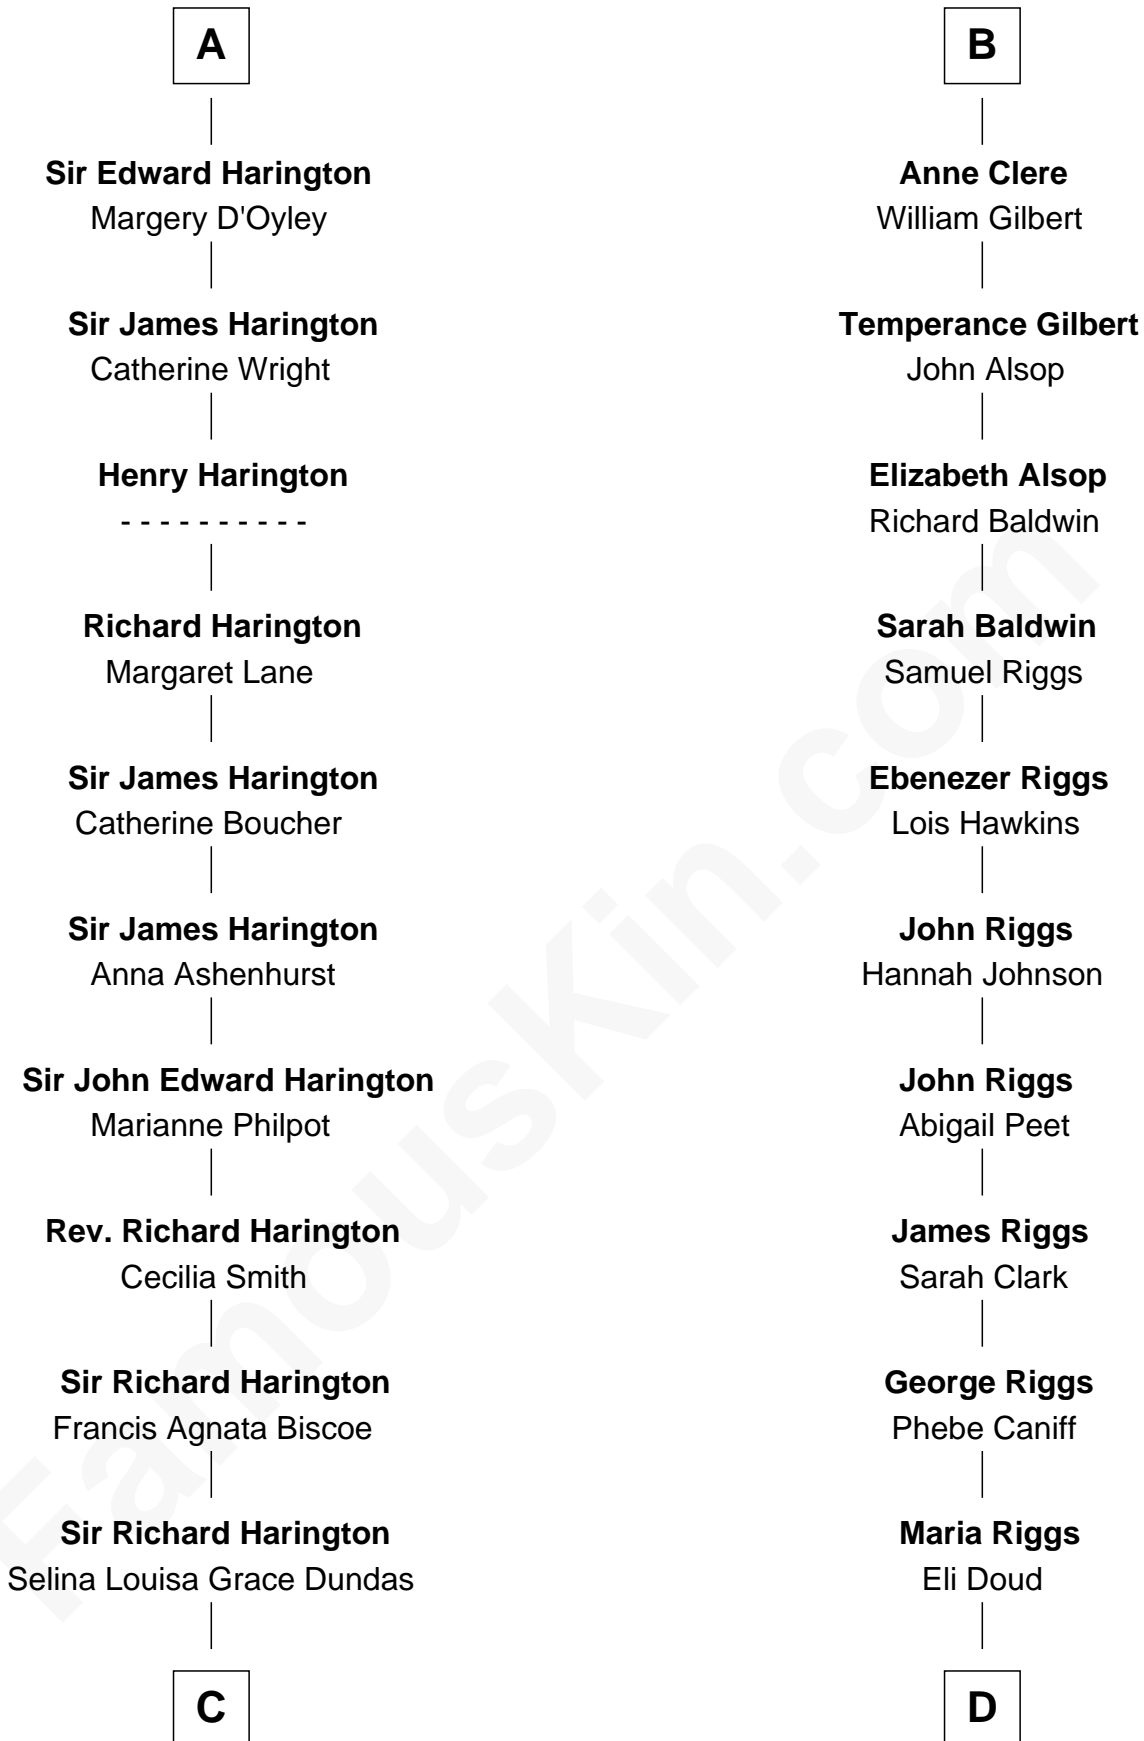

FamousKin.com

Relationship Chart of

Kit Harington

TV Actor - "Game of Thrones"

19th cousin of

Mamie (Doud) Eisenhower

First Lady of President Dwight Eisenhower

C

John Charles Dundas Harington

Lavender Cecilia Denny

Sir David Richard Harington

Deborah Jane Catesby

Kit Harington

TV Actor - "Game of Thrones"

D

Royal Houghton Doud

Mary Cornelia Sheldon

John Sheldon Doud

Elivera Mathilda Carlson

Mamie (Doud) Eisenhower

First Lady of Dwight Eisenhower

FamousKin.com