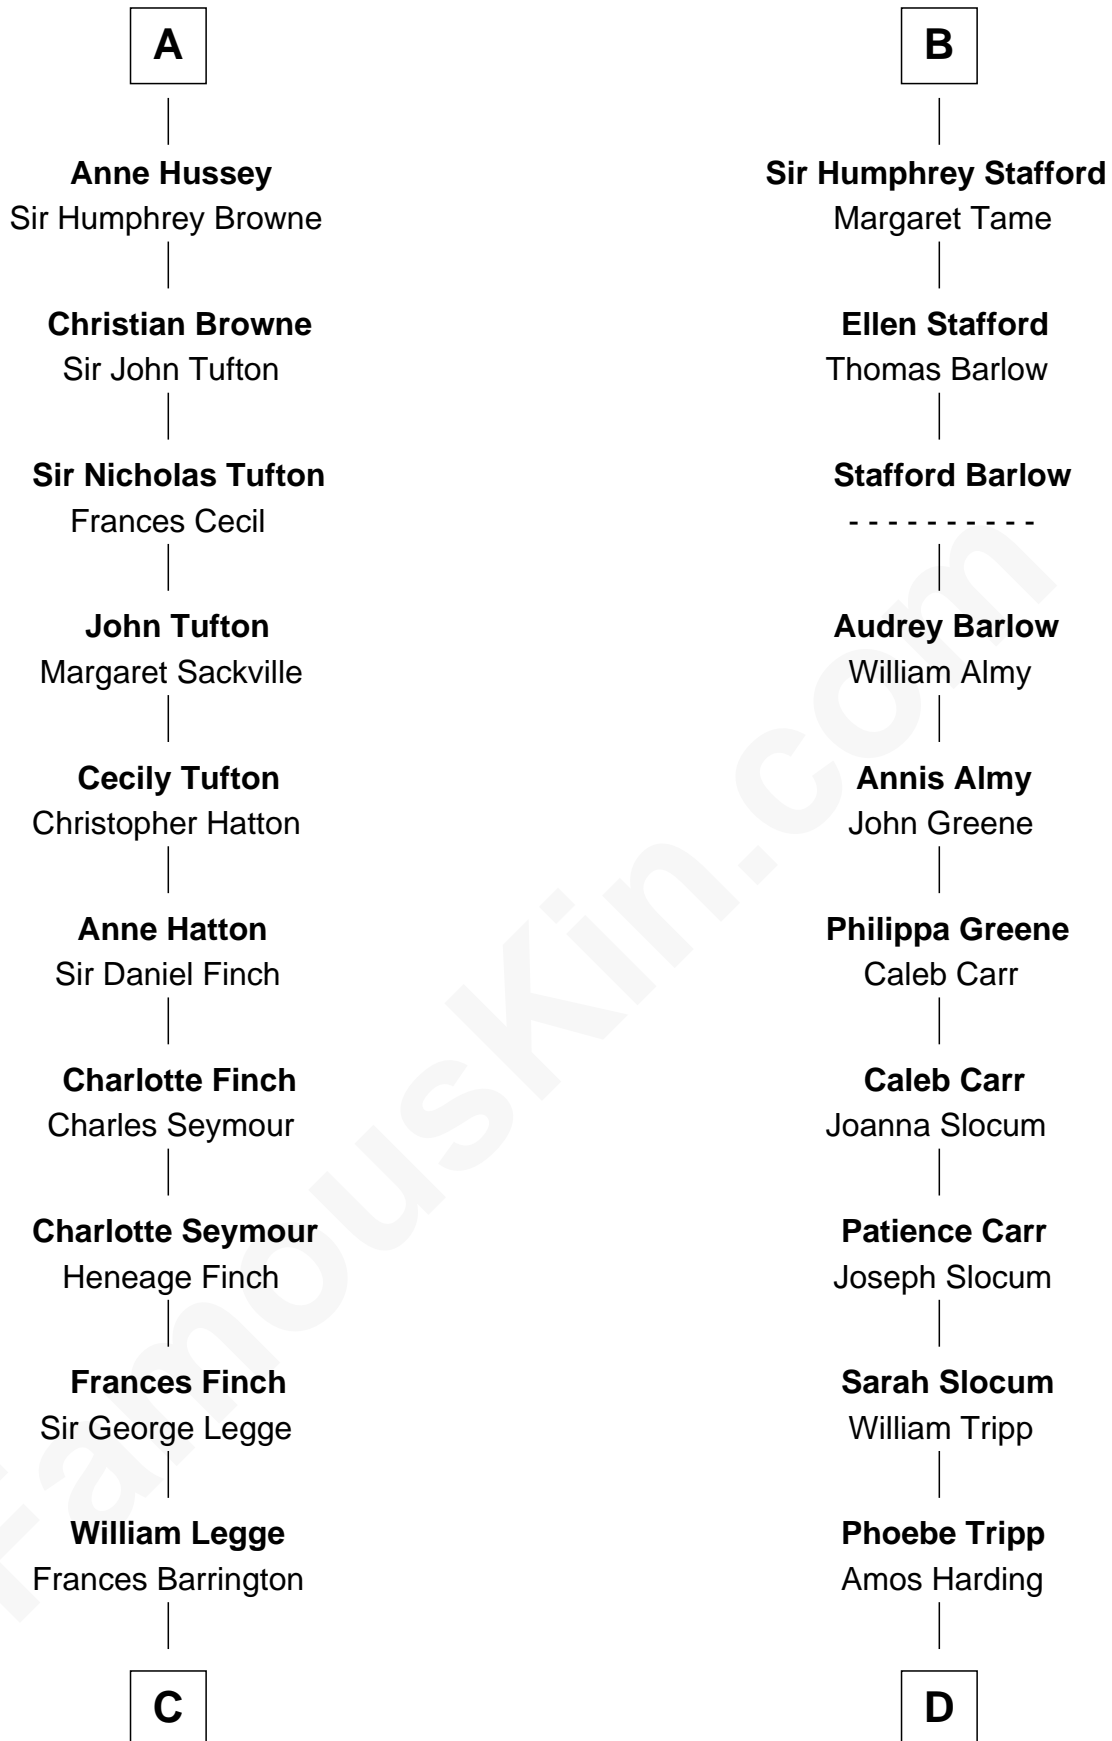

FamousKin.com

Relationship Chart of

Kit Harington

TV Actor - "Game of Thrones"

20th cousin 1 time removed of

Warren G. Harding

29th U.S. President

C

Edward Henry Legge
Cordelia Twysden Molesworth

Lois Marjorie Legge
Ernest Wriothesley Denny

Lavender Cecilia Denny
John Charles Dundas Harington

Sir David Richard Harington
Deborah Jane Catesby

Kit Harington
TV Actor - "Game of Thrones"