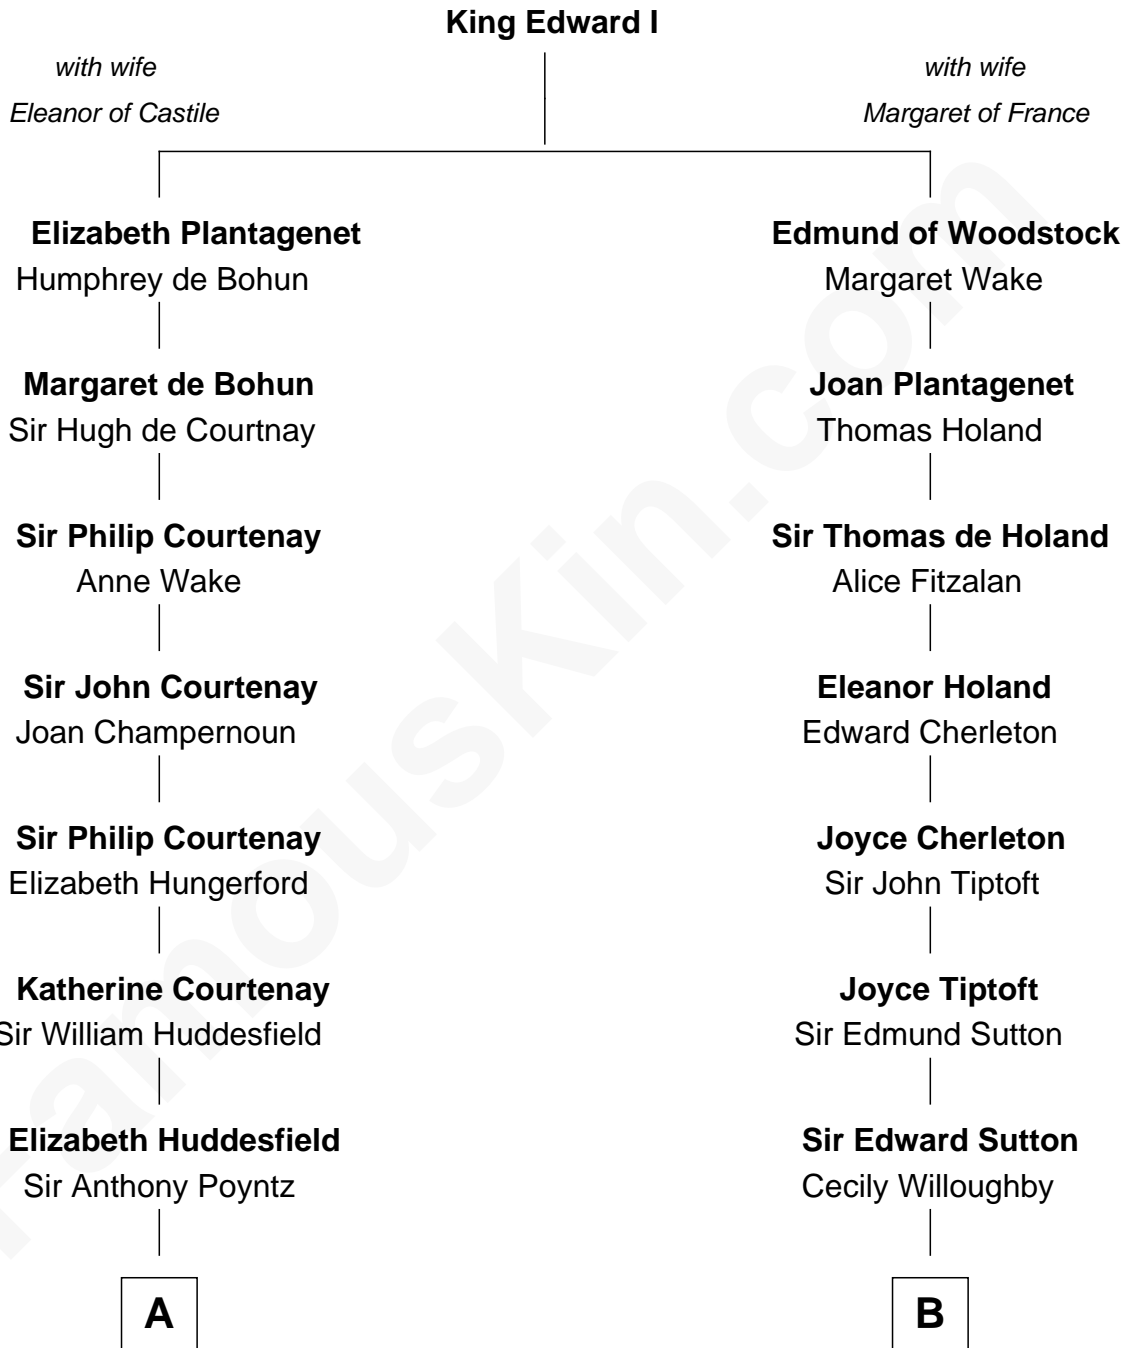

# FamousKin.com Relationship Chart of

**Kit Harington**

TV Actor - "Game of Thrones"

21st cousin of

**Herbert Hoover**

31st U.S. President

**C**

**Edward Henry Legge**  
Cordelia Twysden Molesworth

**Lois Marjorie Legge**  
Ernest Wriothesley Denny

**Lavender Cecilia Denny**  
John Charles Dundas Harington

**Sir David Richard Harington**  
Deborah Jane Catesby

**Kit Harington**  
*TV Actor - "Game of Thrones"*

**D**

**Endymia Winn**  
Thomas Sherwood

**Lucinda Sherwood**  
John Minthorn

**Theodore Minthorn**  
Mary Wasley

**Hulda Randall Minthorn**  
Jessie Clark Hoover

**Herbert Hoover**  
*31st U.S. President*