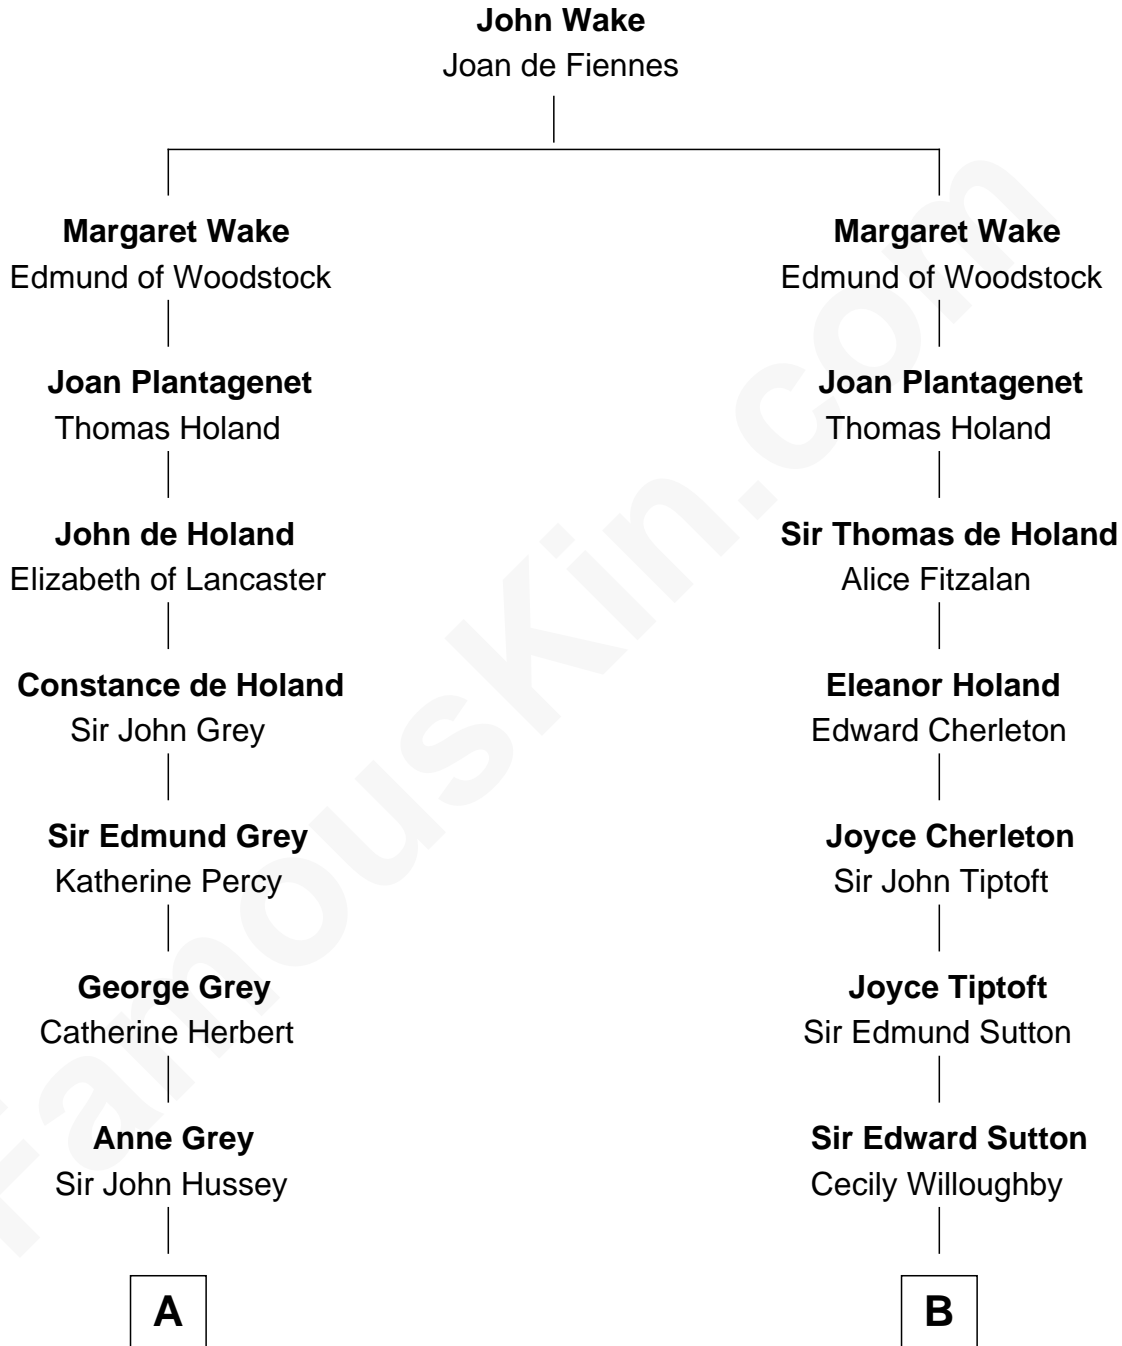

# FamousKin.com Relationship Chart of

**Kit Harington**

TV Actor - "Game of Thrones"

21st cousin of

**Herbert Hoover**

31st U.S. President

**C**

**Edward Henry Legge**  
Cordelia Twysden Molesworth

**Lois Marjorie Legge**  
Ernest Wriothesley Denny

**Lavender Cecilia Denny**  
John Charles Dundas Harington

**Sir David Richard Harington**  
Deborah Jane Catesby

**Kit Harington**  
*TV Actor - "Game of Thrones"*

**D**

**Endymia Winn**  
Thomas Sherwood

**Lucinda Sherwood**  
John Minthorn

**Theodore Minthorn**  
Mary Wasley

**Hulda Randall Minthorn**  
Jessie Clark Hoover

**Herbert Hoover**  
*31st U.S. President*