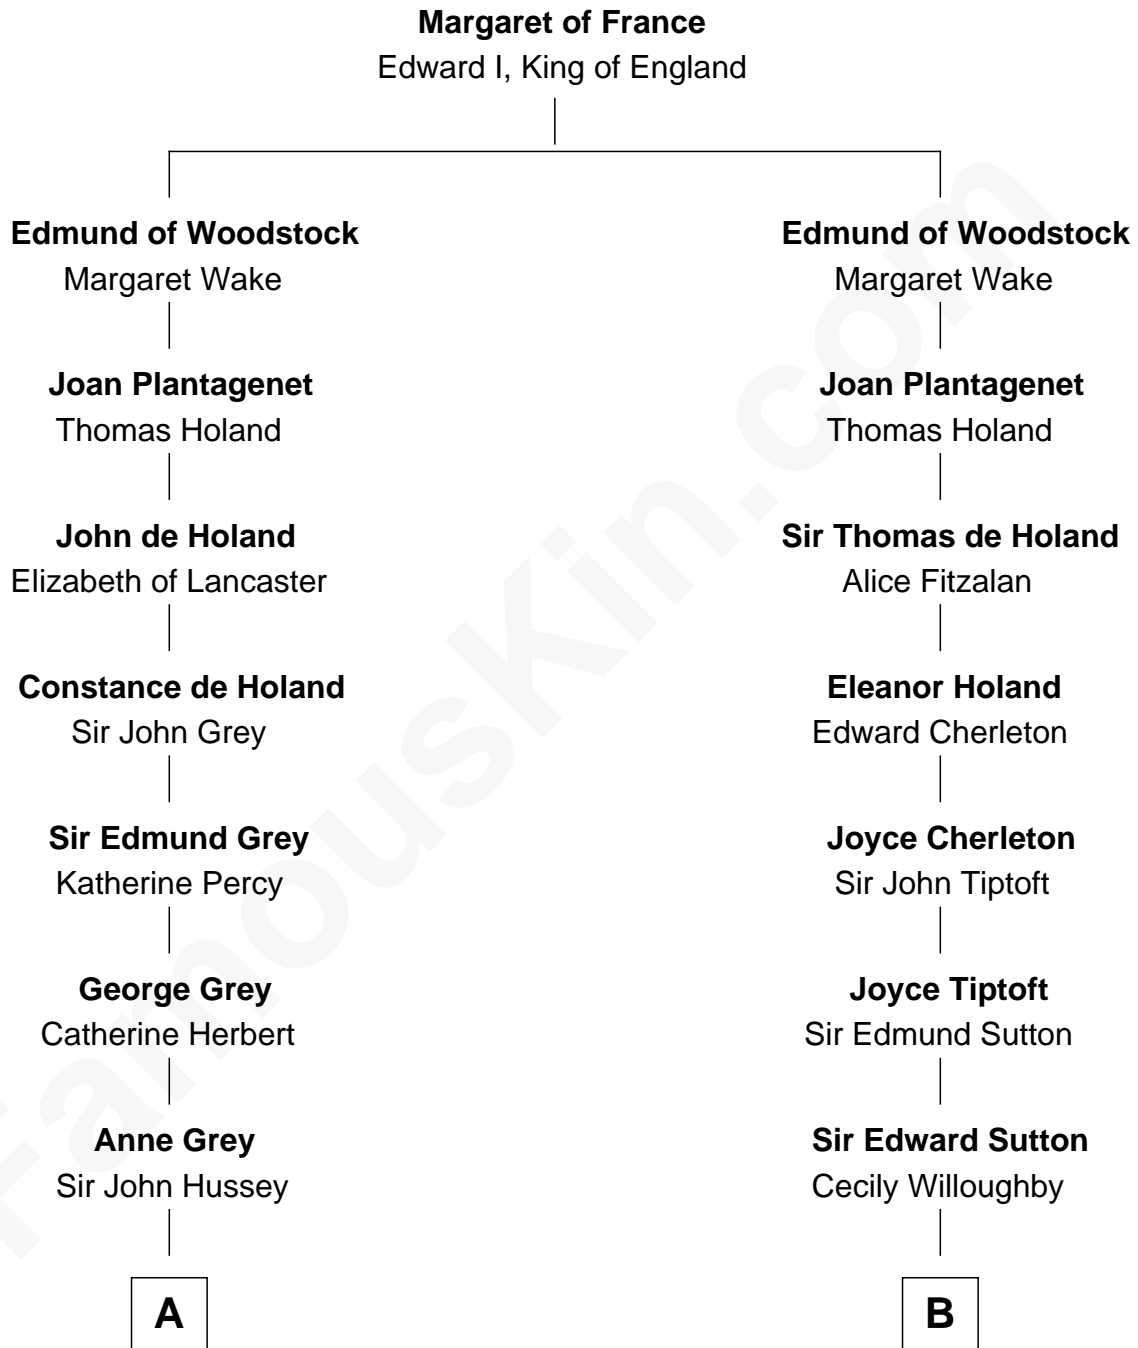

# FamousKin.com Relationship Chart of

**Kit Harington**

TV Actor - "Game of Thrones"

21st cousin of

**Herbert Hoover**

31st U.S. President

**C**

**Edward Henry Legge**  
Cordelia Twysden Molesworth

**Lois Marjorie Legge**  
Ernest Wriothesley Denny

**Lavender Cecilia Denny**  
John Charles Dundas Harington

**Sir David Richard Harington**  
Deborah Jane Catesby

**Kit Harington**  
*TV Actor - "Game of Thrones"*

**D**

**Endymia Winn**  
Thomas Sherwood

**Lucinda Sherwood**  
John Minthorn

**Theodore Minthorn**  
Mary Wasley

**Hulda Randall Minthorn**  
Jessie Clark Hoover

**Herbert Hoover**  
*31st U.S. President*