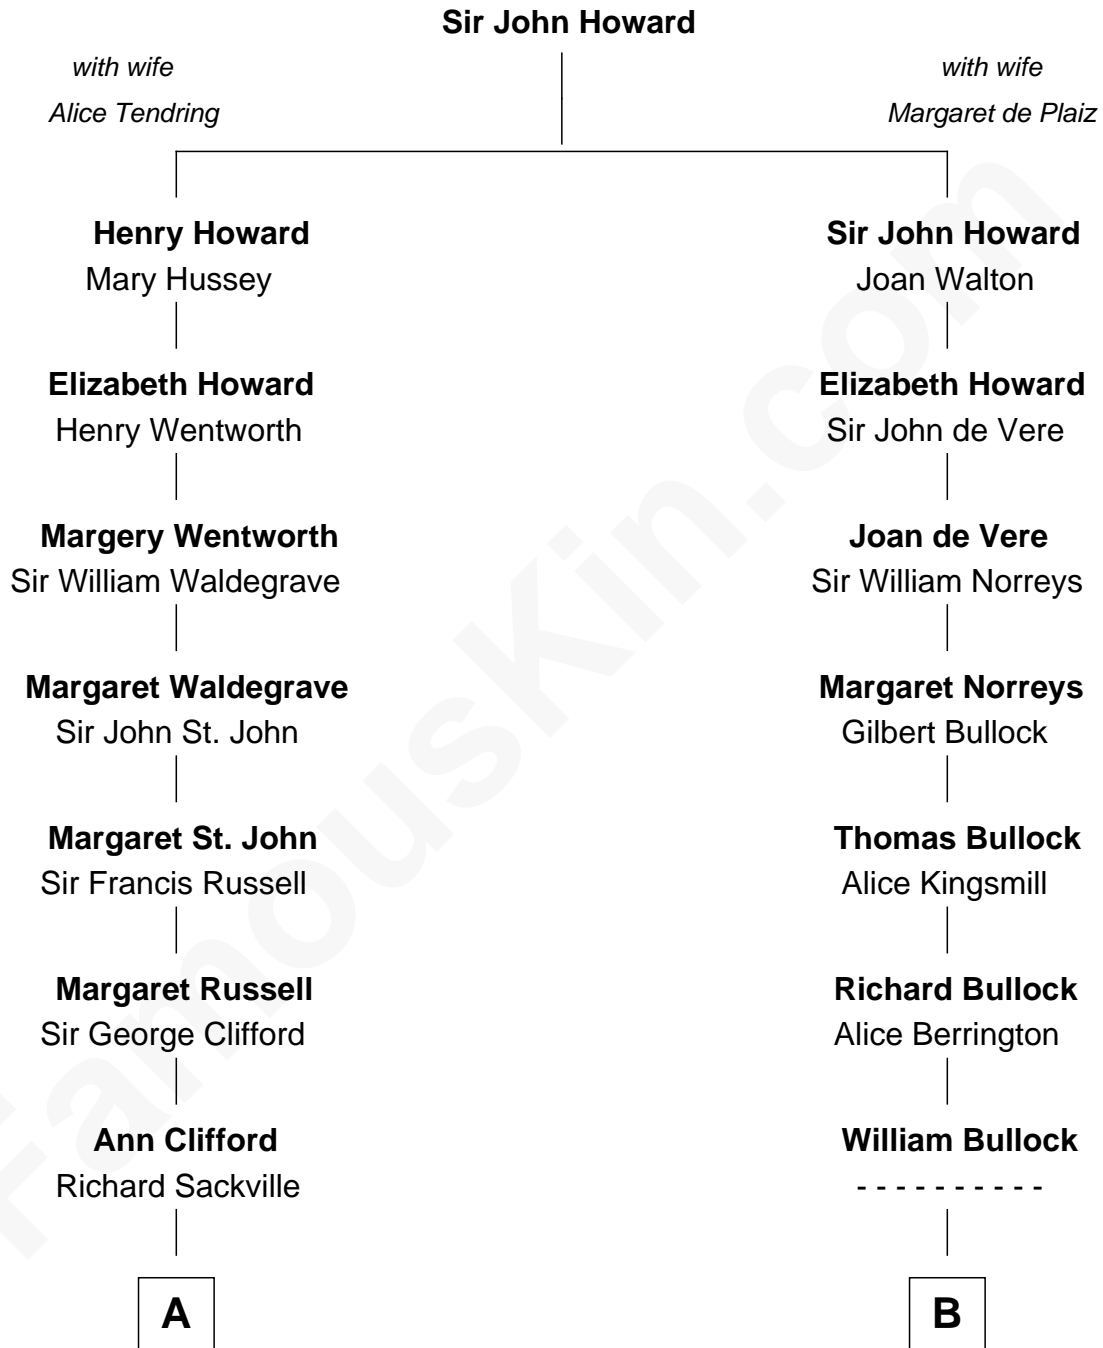

FamousKin.com

Relationship Chart of

Kit Harington

TV Actor - "Game of Thrones"

17th cousin 1 time removed of

Lou (Henry) Hoover

First Lady of President Herbert Hoover

C

—
Sir David Richard Harington

Deborah Jane Catesby

—
Kit Harington

TV Actor - "Game of Thrones"

FamousKin.com