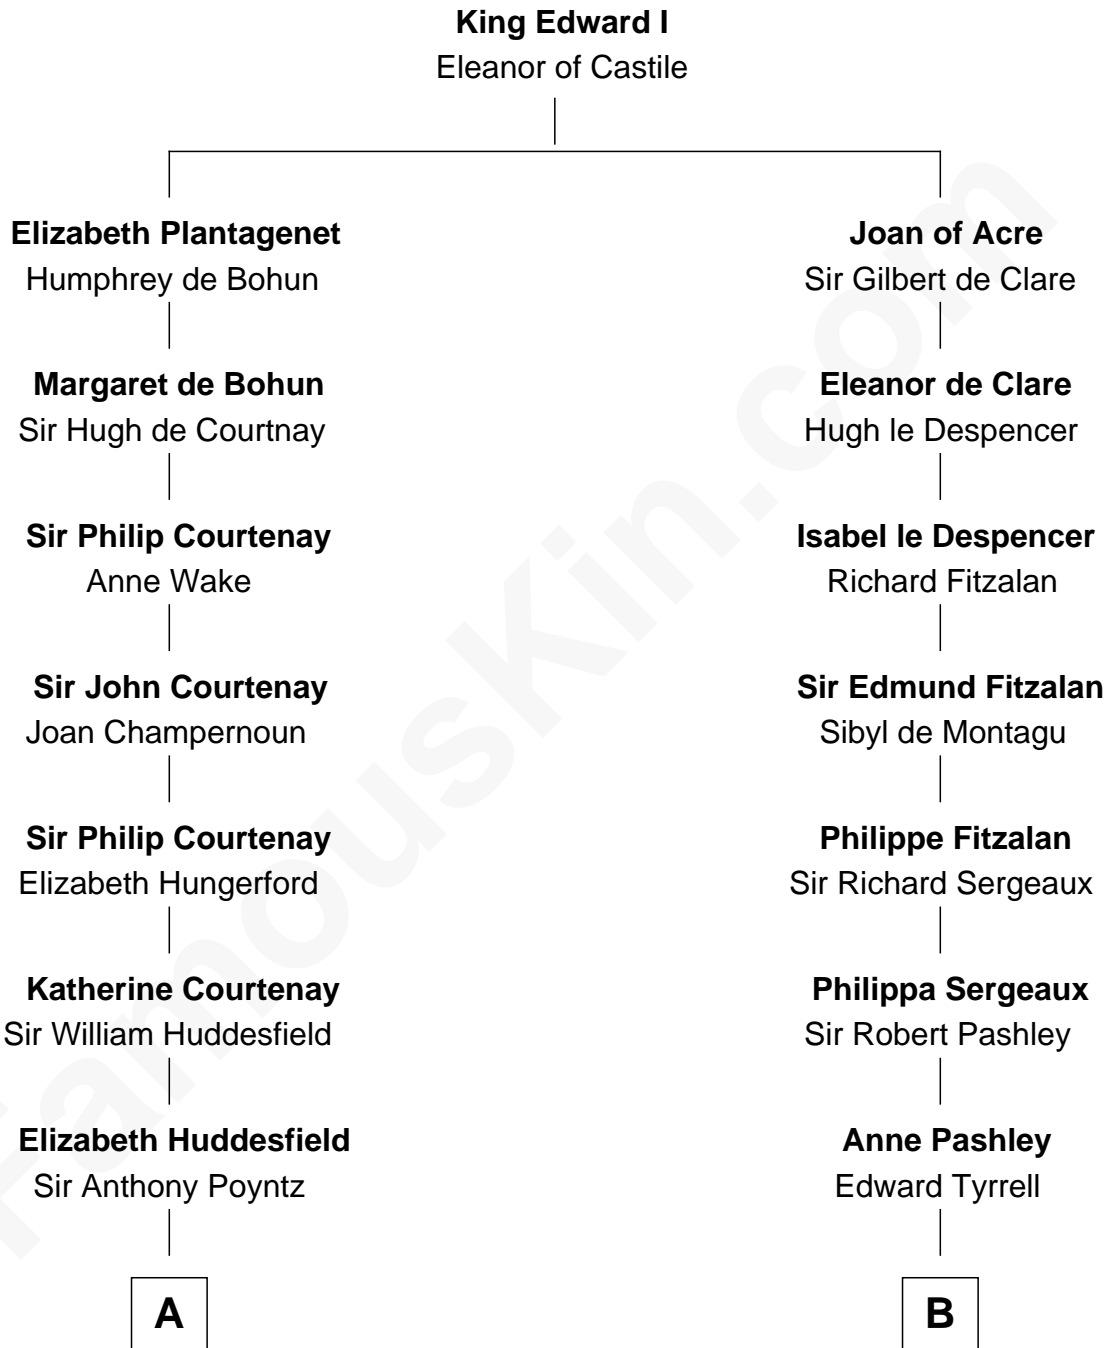

FamousKin.com Relationship Chart of

Kit Harington

TV Actor - "Game of Thrones"

21st cousin of

Ellen Louise (Axson) Wilson

First Lady of President Woodrow Wilson

C

Edward Henry Legge
Cordelia Twysden Molesworth

Lois Marjorie Legge
Ernest Wriothesley Denny

Lavender Cecilia Denny
John Charles Dundas Harington

Sir David Richard Harington
Deborah Jane Catesby

Kit Harington
TV Actor - "Game of Thrones"

D

Deliverance Coward
James FitzRandolph