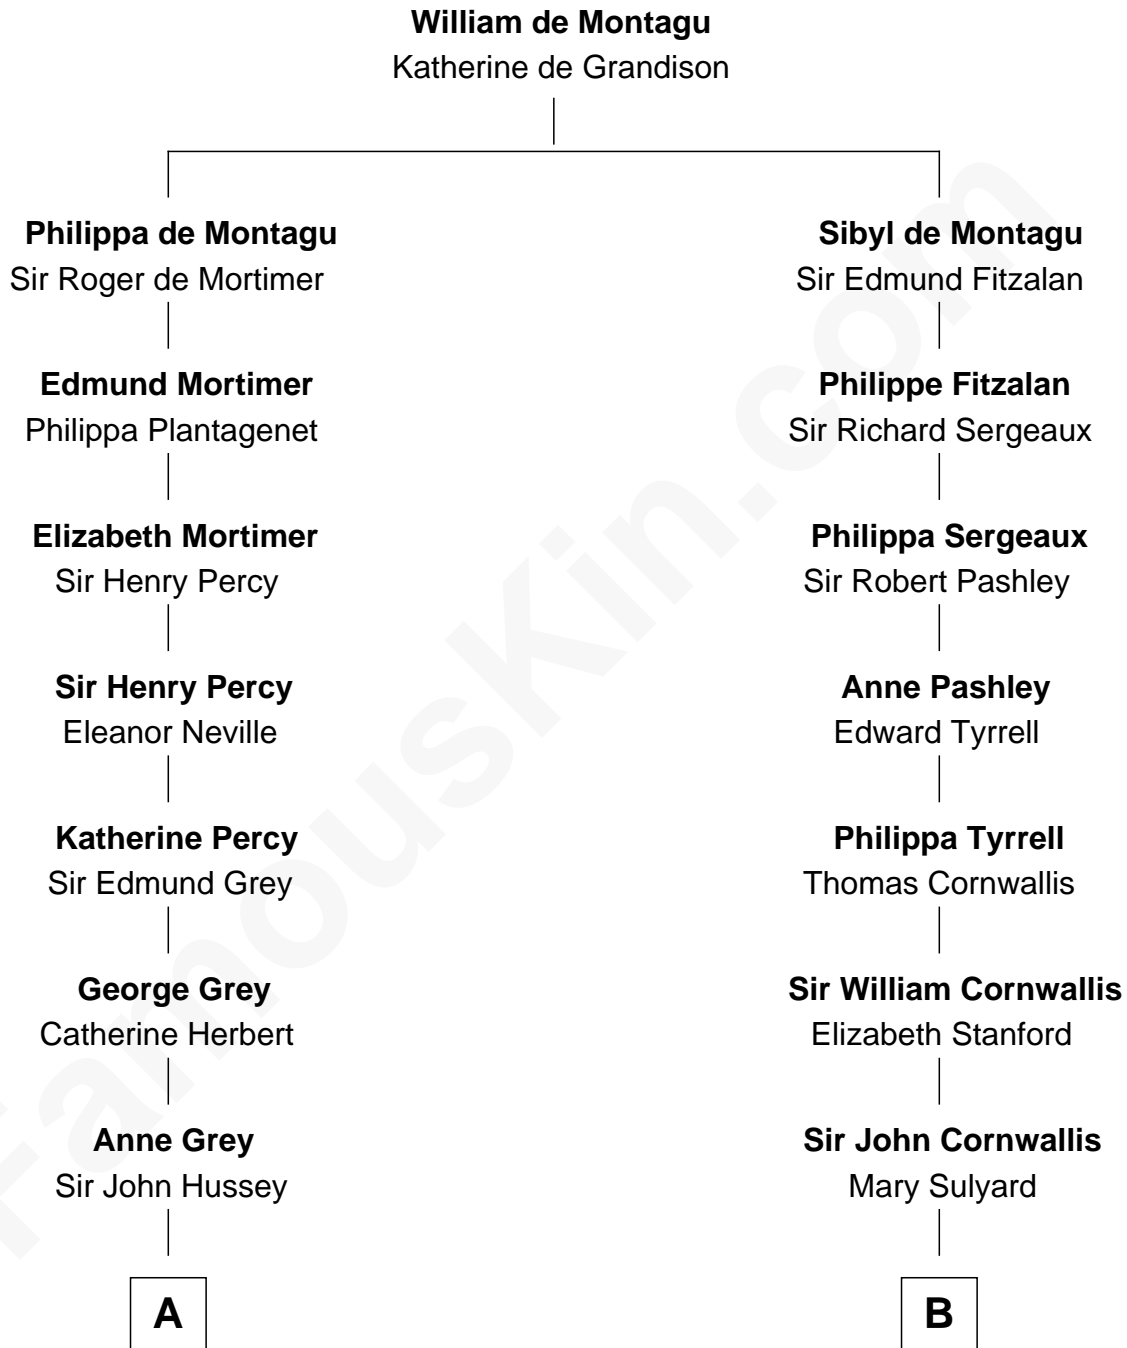

FamousKin.com

Relationship Chart of

Kit Harington

TV Actor - "Game of Thrones"

18th cousin 3 times removed of

Ellen Louise (Axson) Wilson

First Lady of President Woodrow Wilson

C

Edward Henry Legge
Cordelia Twysden Molesworth

Lois Marjorie Legge
Ernest Wriothesley Denny

Lavender Cecilia Denny
John Charles Dundas Harington

Sir David Richard Harington
Deborah Jane Catesby

Kit Harington
TV Actor - "Game of Thrones"