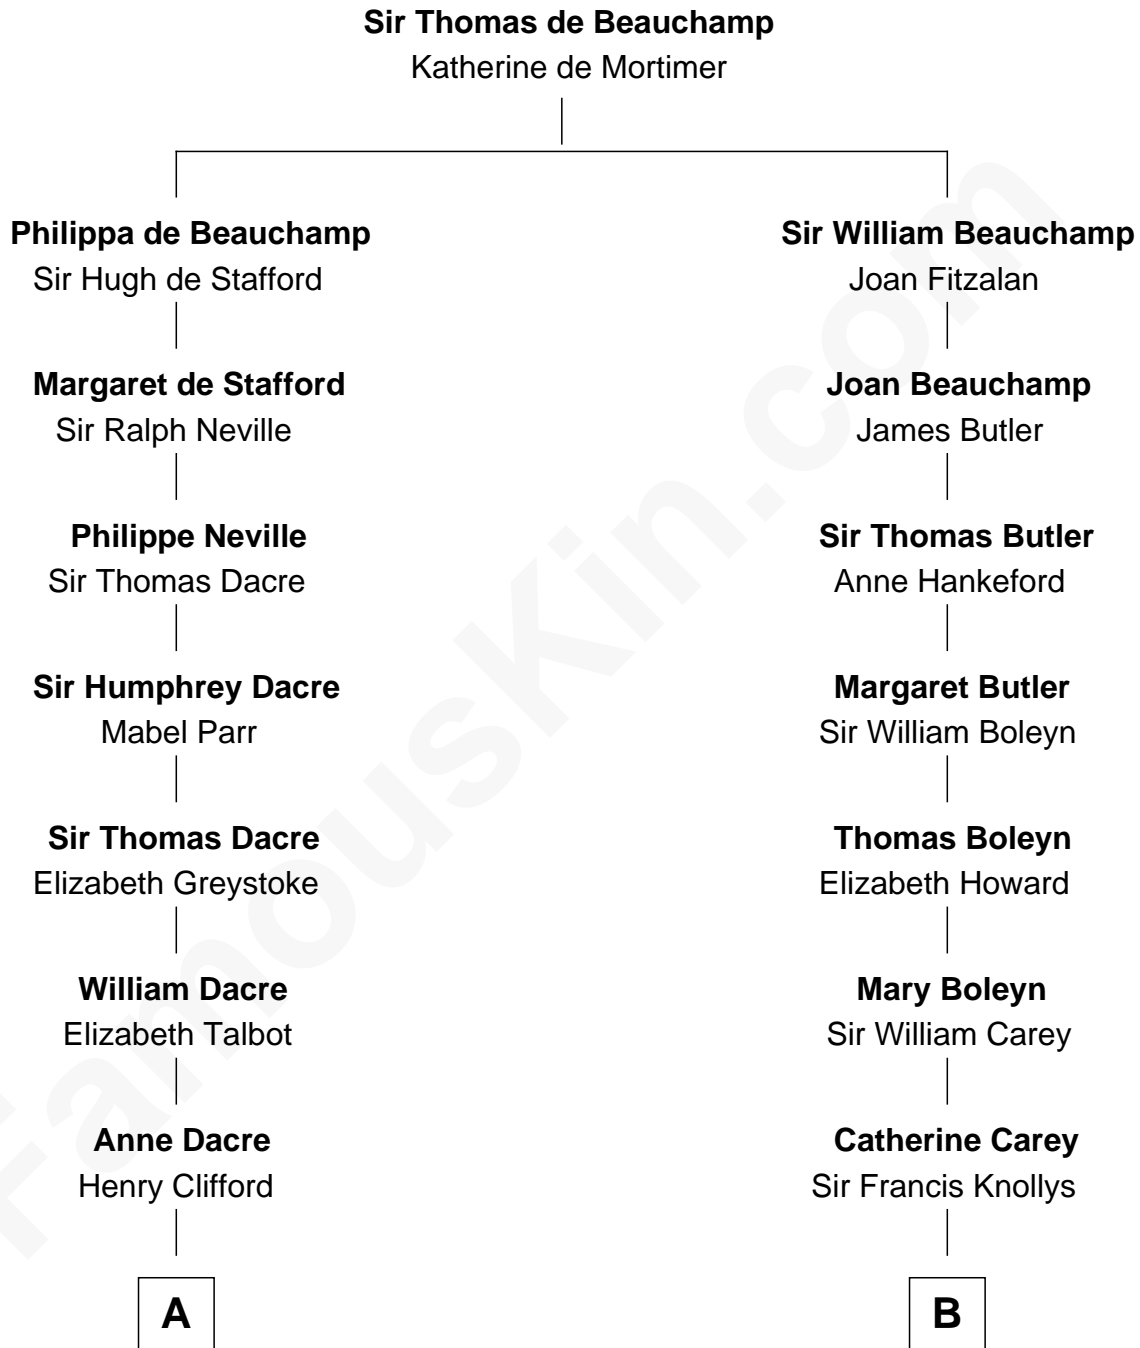

FamousKin.com

Relationship Chart of

Kit Harington

TV Actor - "Game of Thrones"

17th cousin 3 times removed of

Edith (Bolling) Wilson

First Lady of President Woodrow Wilson

C

—
Lois Marjorie Legge
Ernest Wriothesley Denny

—
Lavender Cecilia Denny
John Charles Dundas Harington

—
Sir David Richard Harington
Deborah Jane Catesby

—
Kit Harington
TV Actor - "Game of Thrones"

FamousKin.com