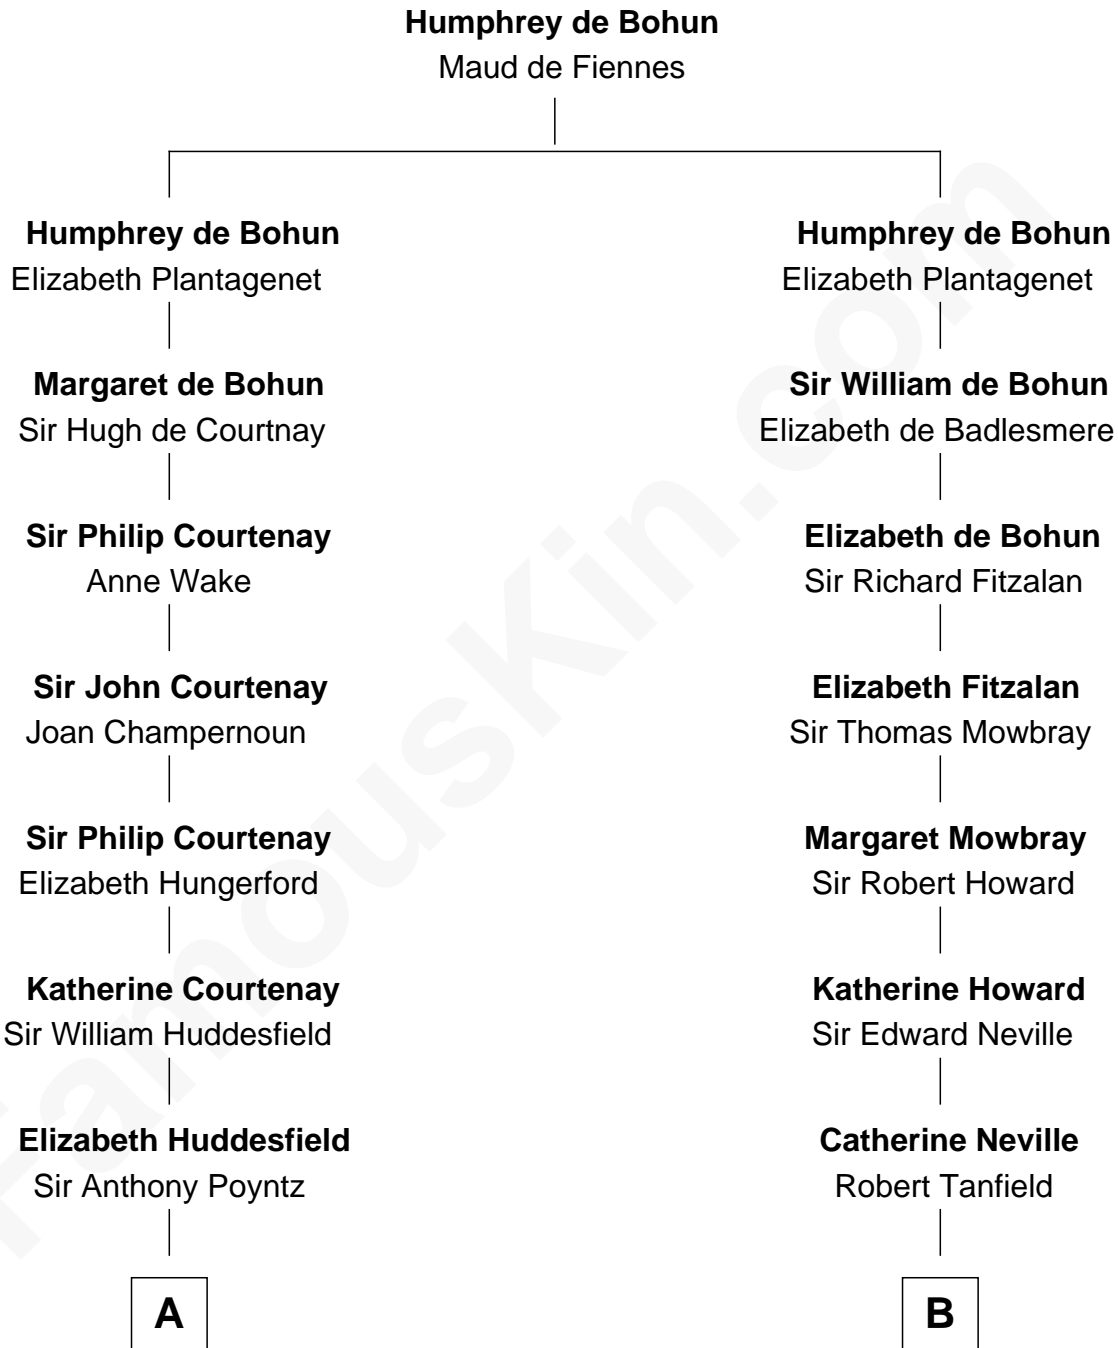

FamousKin.com

Relationship Chart of

Kit Harington

TV Actor - "Game of Thrones"

20th cousin 1 time removed of

Edith (Bolling) Wilson

First Lady of President Woodrow Wilson

C

Edward Henry Legge
Cordelia Twysden Molesworth

Lois Marjorie Legge
Ernest Wriothesley Denny

Lavender Cecilia Denny
John Charles Dundas Harington

Sir David Richard Harington
Deborah Jane Catesby

Kit Harington
TV Actor - "Game of Thrones"