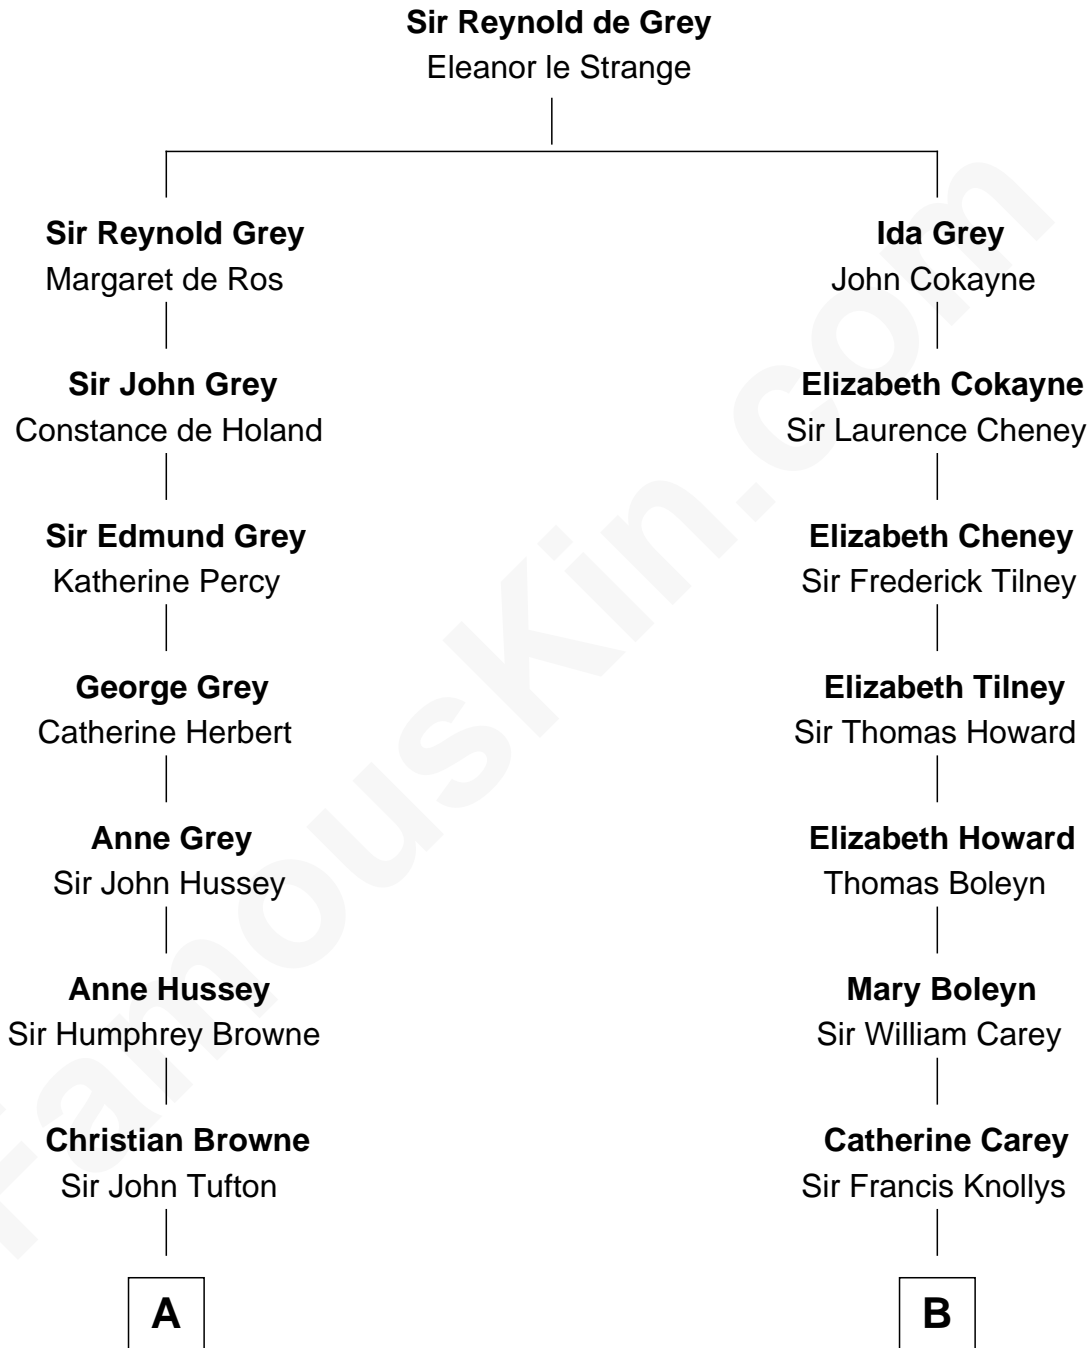

Edith (Bolling) Wilson

First Lady of President Woodrow Wilson