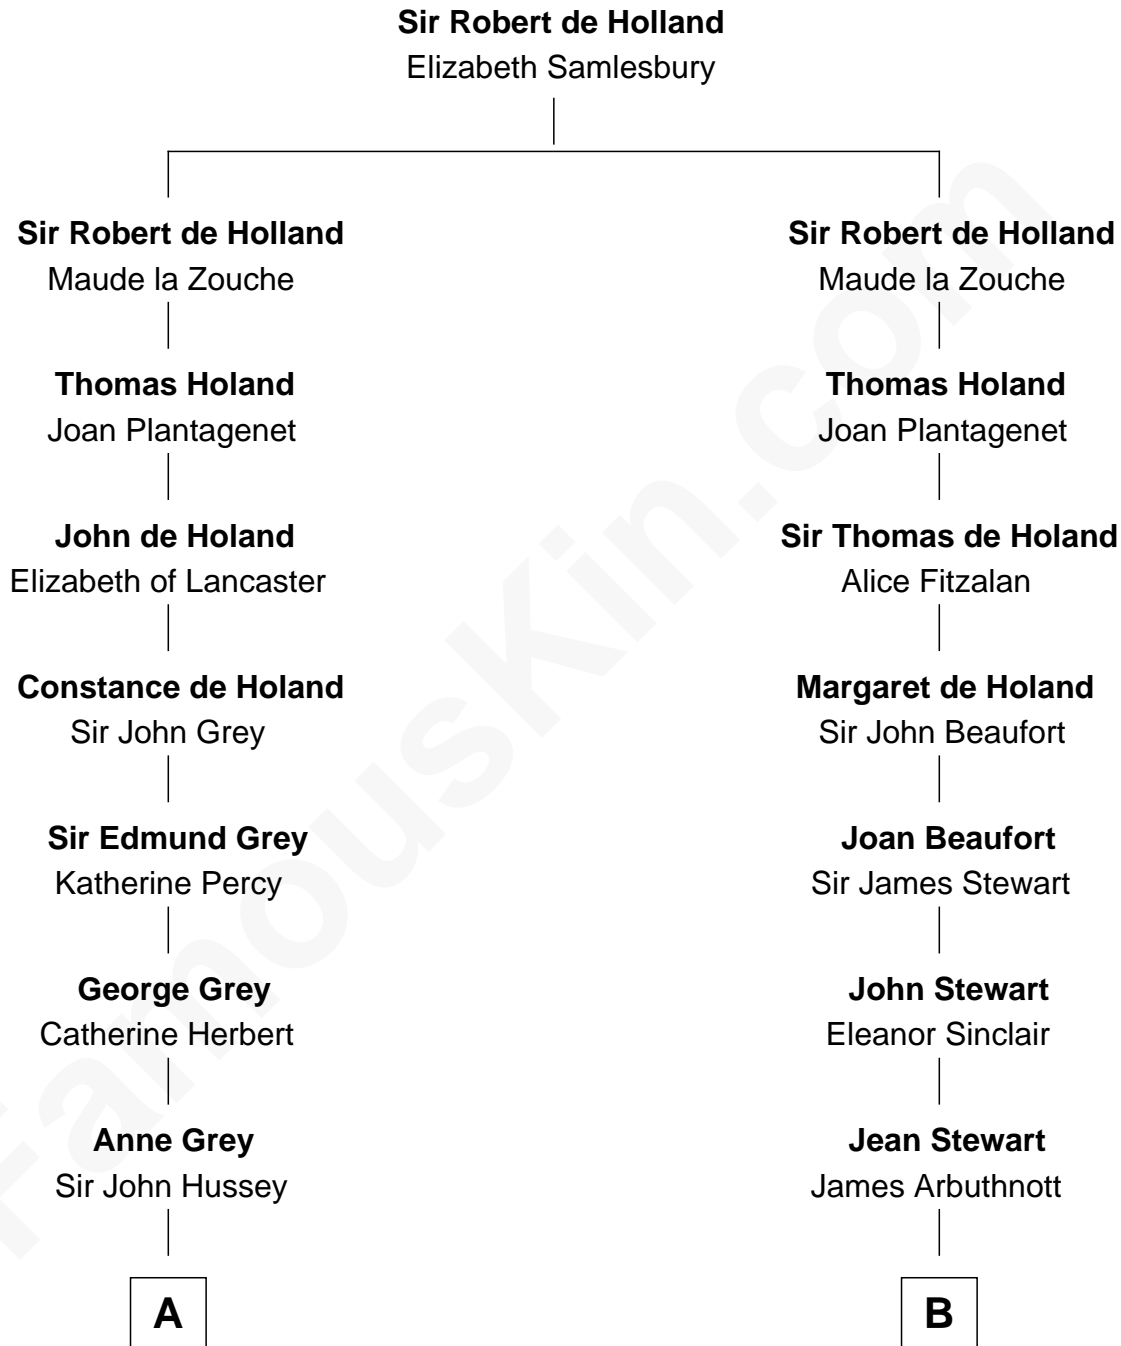

Edith (Bolling) Wilson

First Lady of President Woodrow Wilson