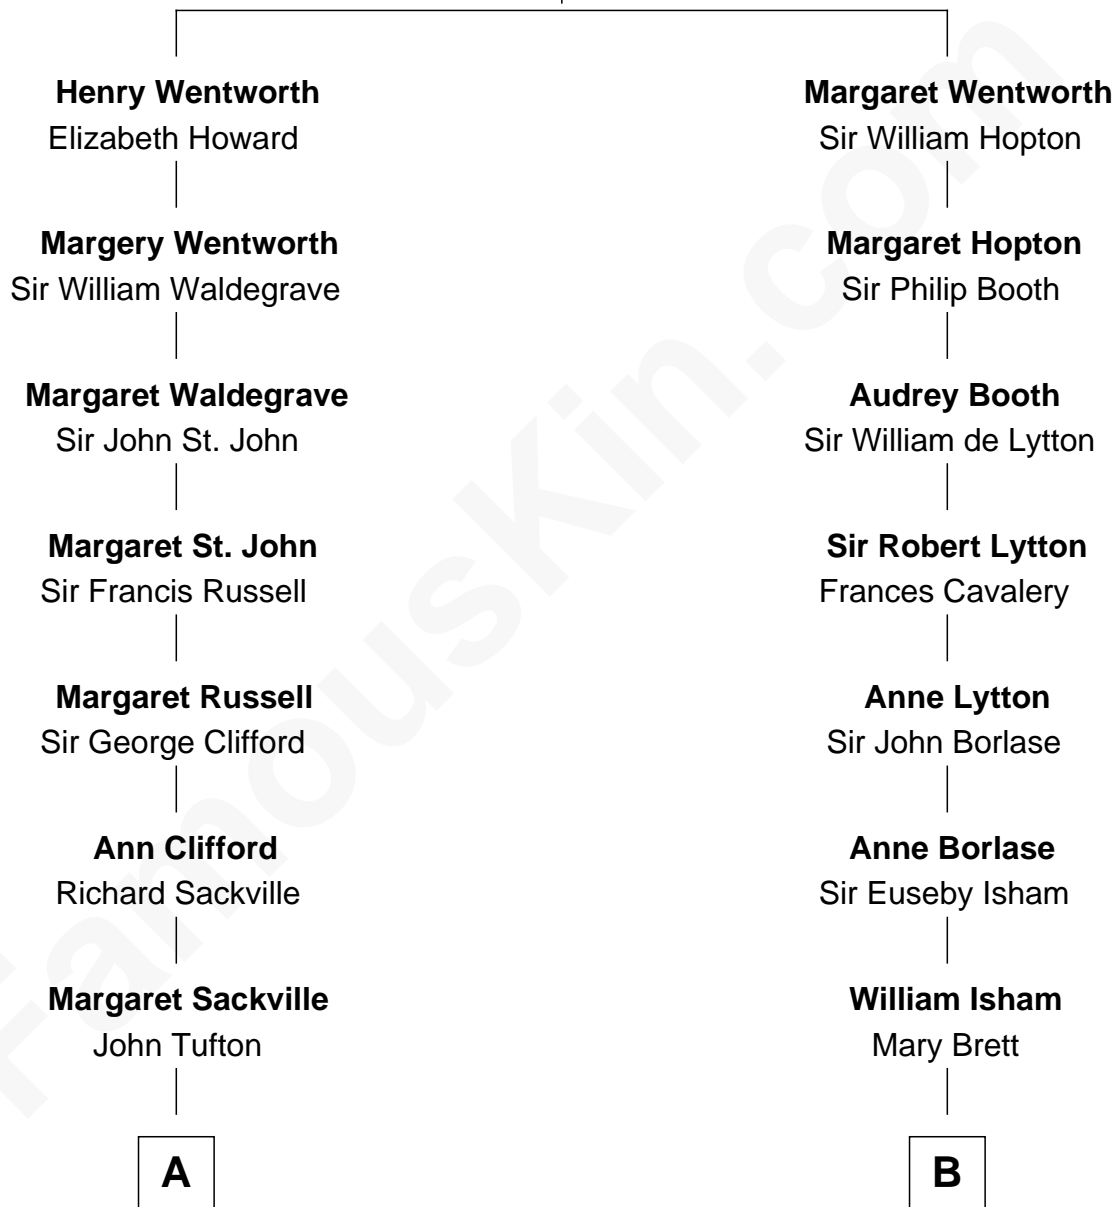

FamousKin.com

Relationship Chart of

Kit Harington

TV Actor - "Game of Thrones"

15th cousin 2 times removed of

Edith (Bolling) Wilson

First Lady of President Woodrow Wilson

Sir Roger Wentworth

Margery Despencer

TV Actor - "Game of Thrones"

Kit Harington photo by [Gage Skidmore](#) [\(CC BY-SA 2.0\)](#)