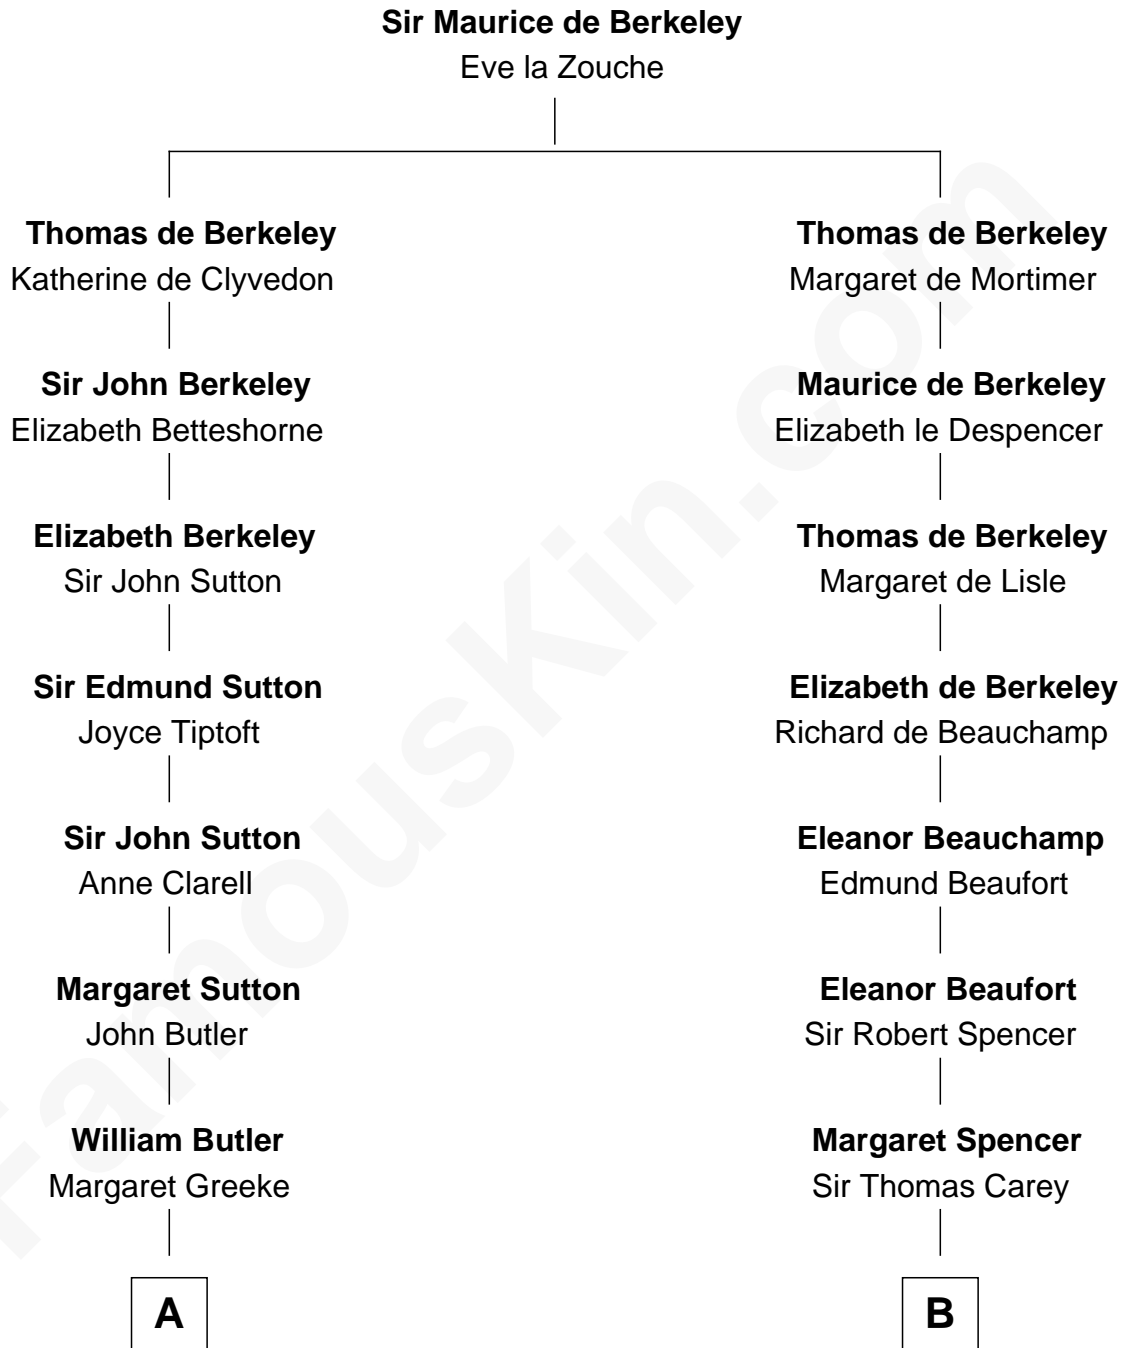

FamousKin.com

Relationship Chart of

Kit Harington

TV Actor - "Game of Thrones"

19th cousin 1 time removed of

Edith (Bolling) Wilson

First Lady of President Woodrow Wilson

C

Lois Marjorie Legge
Ernest Wriothesley Denny

Lavender Cecilia Denny
John Charles Dundas Harington

Sir David Richard Harington
Deborah Jane Catesby

Kit Harington
TV Actor - "Game of Thrones"

D

Archibald Bolling
Anne E. Wigginton

William Holcombe Bolling
Sarah Spiers White

Edith (Bolling) Wilson
First Lady of Woodrow Wilson