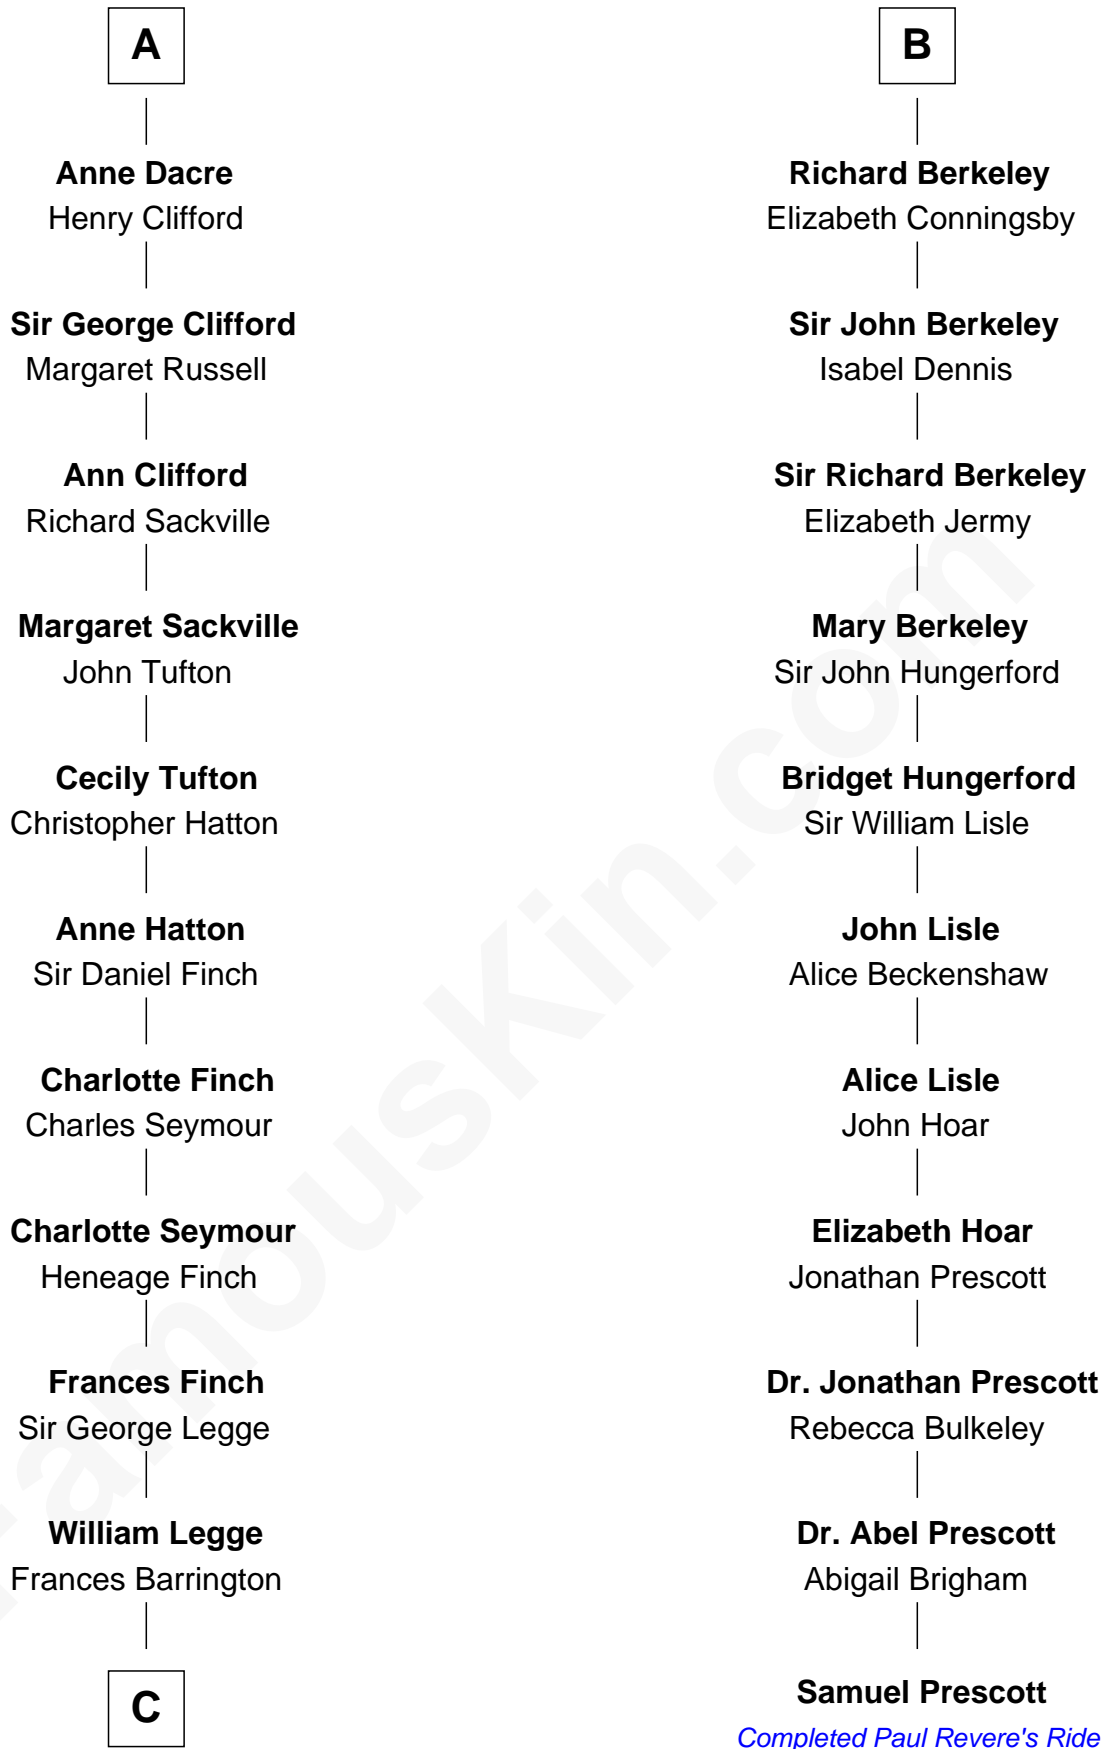

## Relationship Chart of

### Kit Harington

TV Actor - "Game of Thrones"

17th cousin 4 times removed of

### Samuel Prescott

Completed Paul Revere's Midnight Ride

**C**

—  
**Edward Henry Legge**  
Cordelia Twysden Molesworth

—  
**Lois Marjorie Legge**  
Ernest Wriothesley Denny

—  
**Lavender Cecilia Denny**  
John Charles Dundas Harington