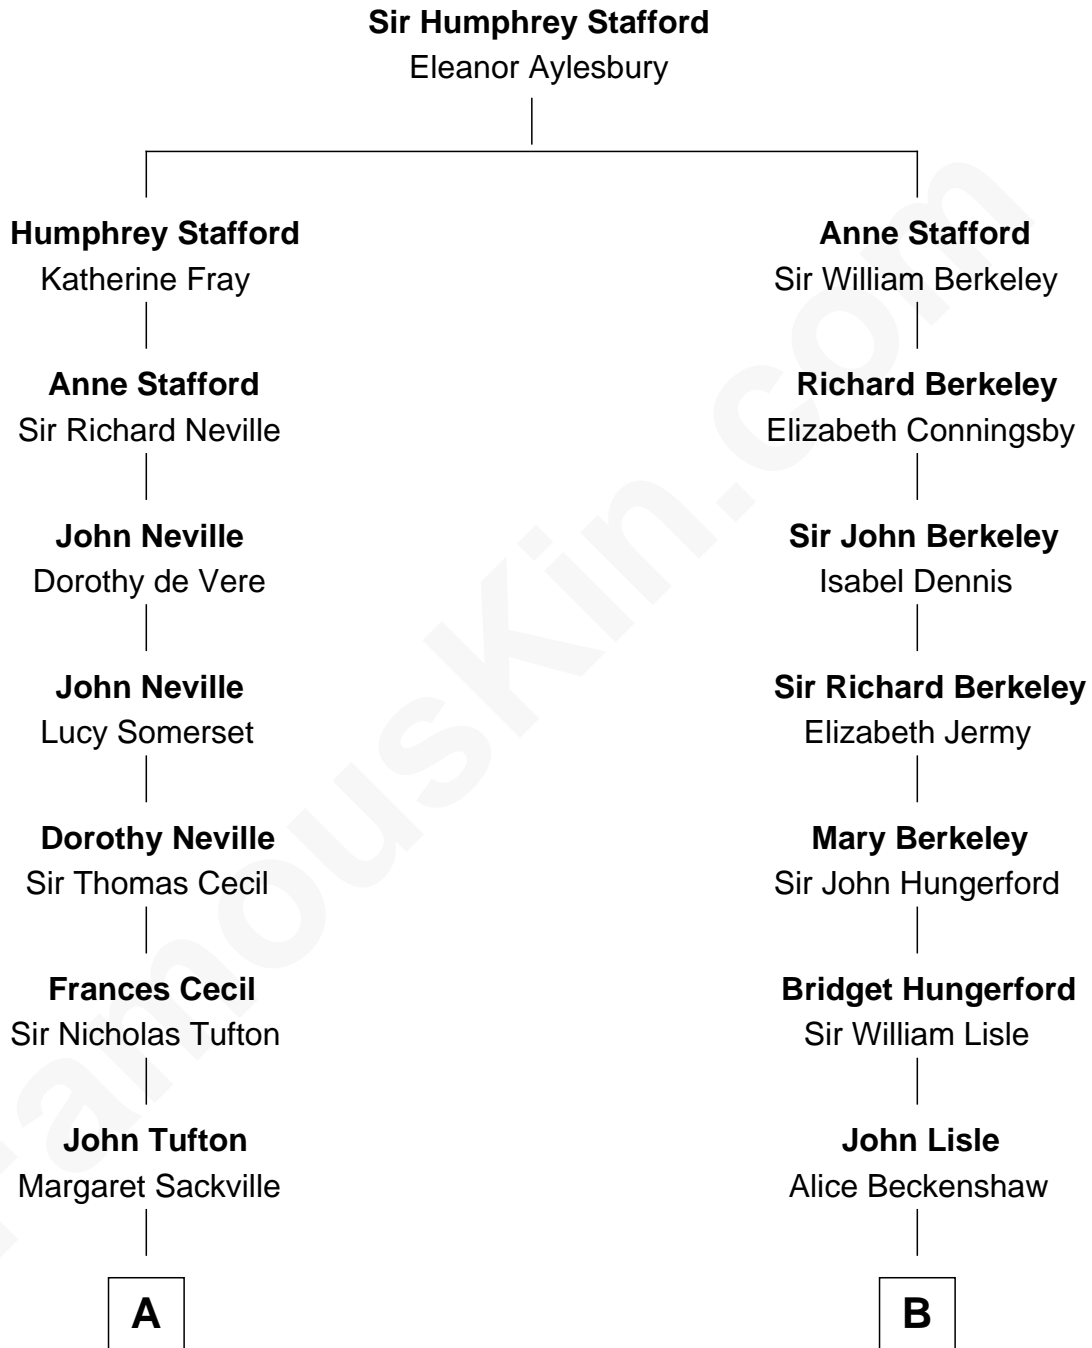

FamousKin.com

Relationship Chart of

Kit Harington

TV Actor - "Game of Thrones"

11th cousin 6 times removed of

Samuel Prescott

Completed Paul Revere's Midnight Ride

Kit Harington photo by [Gage Skidmore](#) ([CC BY-SA 2.0](#))