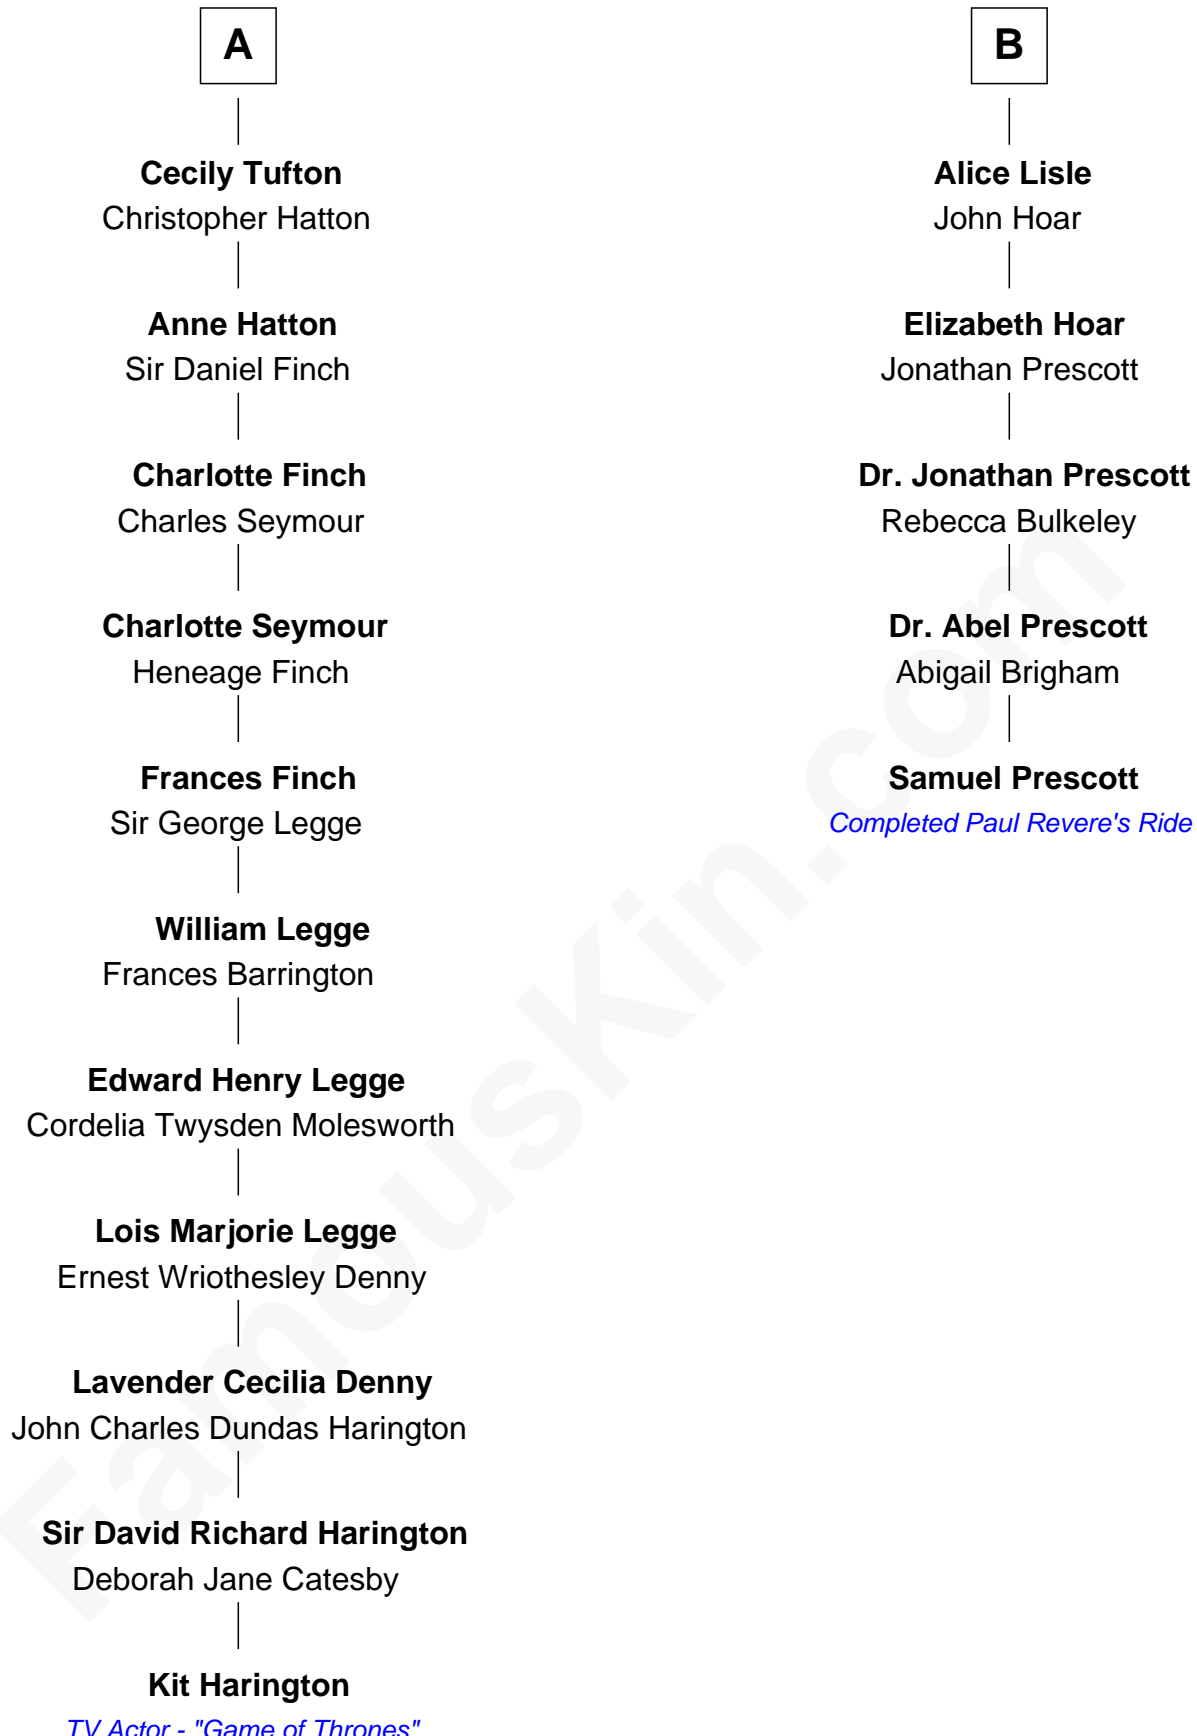

FamousKin.com

Relationship Chart of

Kit Harington

TV Actor - "Game of Thrones"

11th cousin 6 times removed of

Samuel Prescott

Completed Paul Revere's Midnight Ride

Kit Harington photo by [Gage Skidmore](#) ([CC BY-SA 2.0](#))