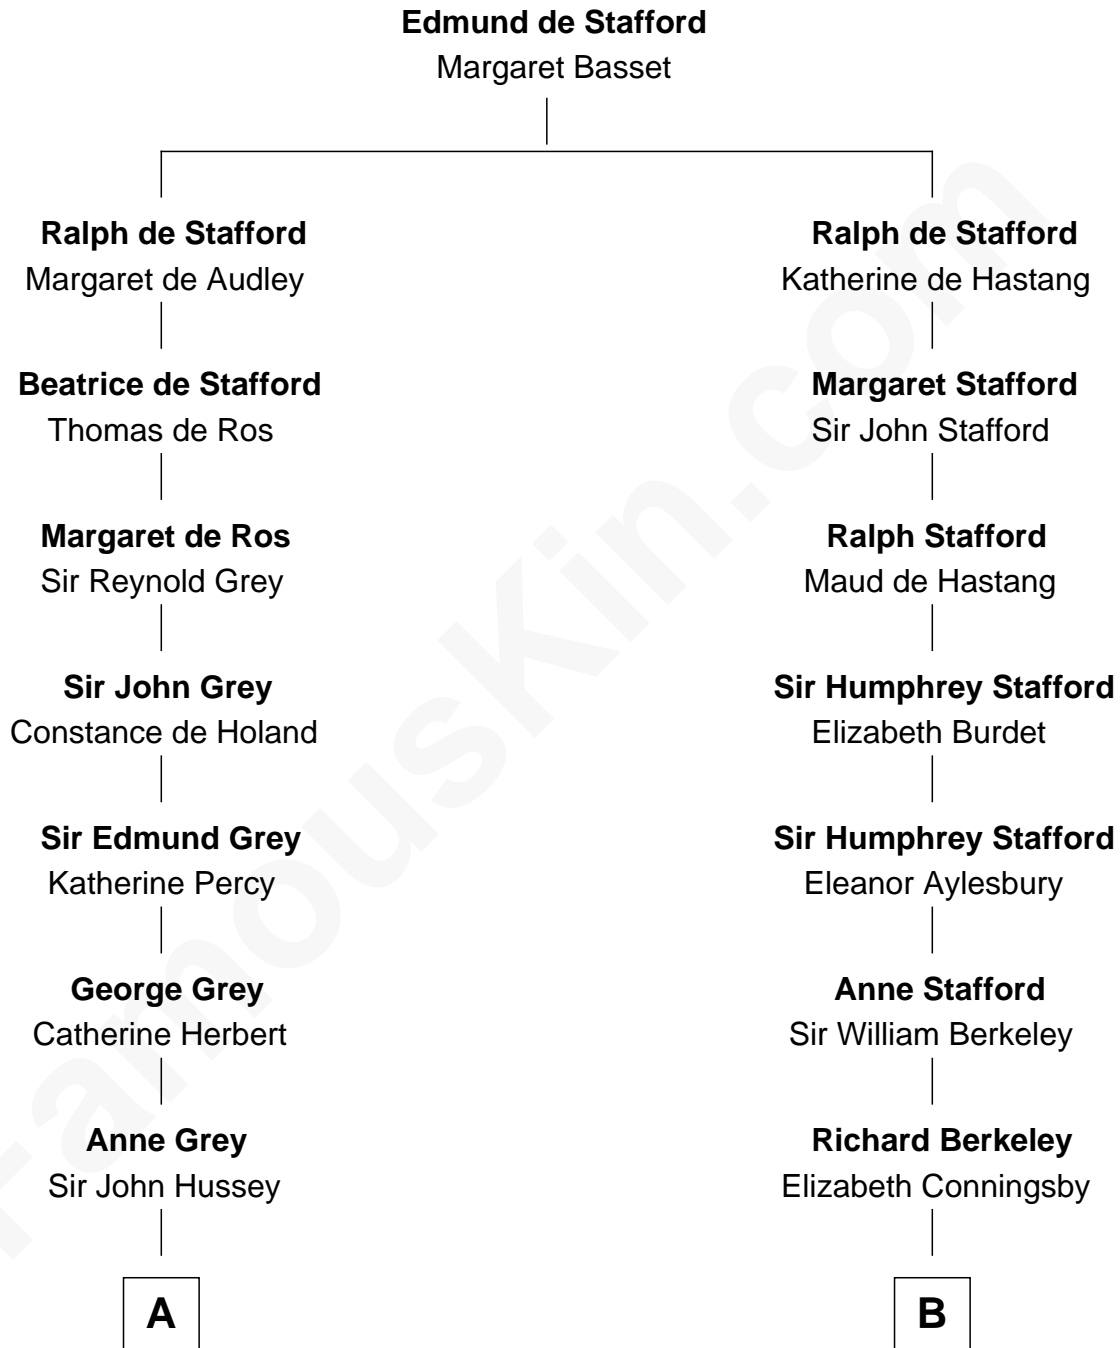

FamousKin.com

Relationship Chart of

Kit Harington

TV Actor - "Game of Thrones"

16th cousin 5 times removed of

Samuel Prescott

Completed Paul Revere's Midnight Ride

C

Edward Henry Legge
Cordelia Twysden Molesworth

Lois Marjorie Legge
Ernest Wriothesley Denny

Lavender Cecilia Denny
John Charles Dundas Harington

Sir David Richard Harington
Deborah Jane Catesby

Kit Harington
TV Actor - "Game of Thrones"