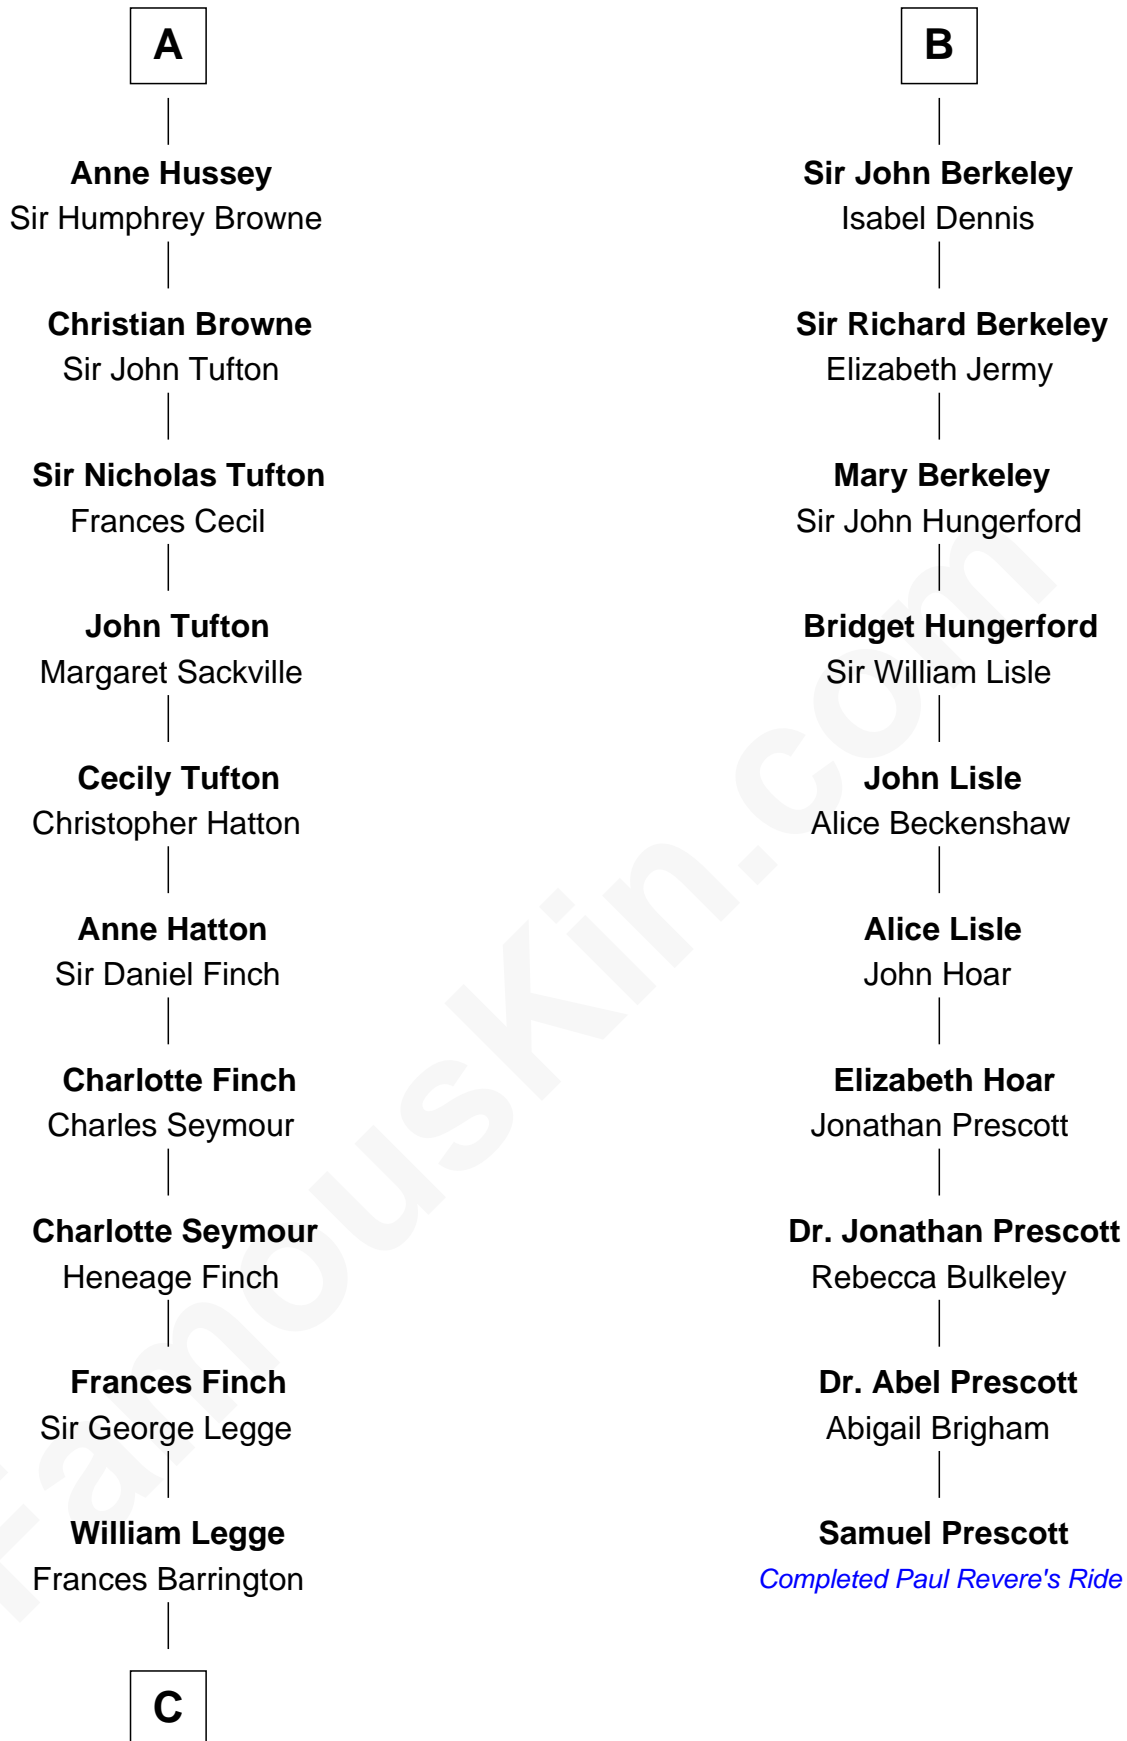

FamousKin.com

Relationship Chart of

Kit Harington

TV Actor - "Game of Thrones"

16th cousin 5 times removed of

Samuel Prescott

Completed Paul Revere's Midnight Ride

C

Edward Henry Legge
Cordelia Twysden Molesworth

Lois Marjorie Legge
Ernest Wriothesley Denny

Lavender Cecilia Denny
John Charles Dundas Harington

Sir David Richard Harington
Deborah Jane Catesby

Kit Harington
TV Actor - "Game of Thrones"