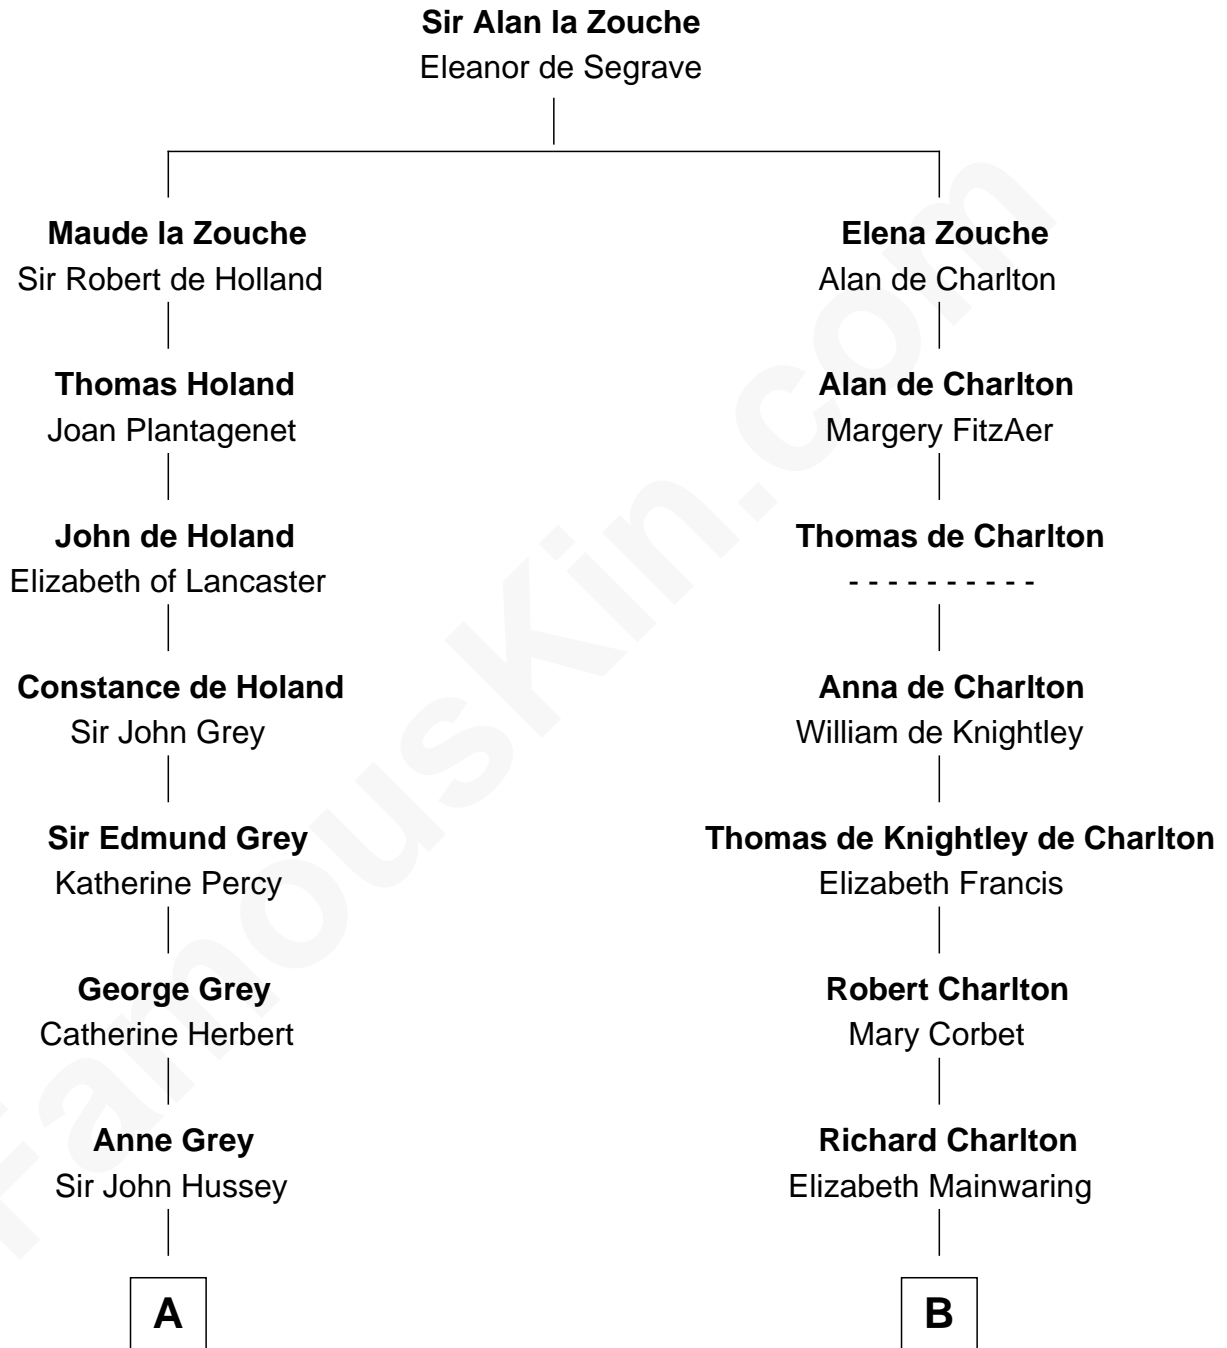

FamousKin.com

Relationship Chart of

Kit Harington

TV Actor - "Game of Thrones"

15th cousin 6 times removed of

Samuel Prescott

Completed Paul Revere's Midnight Ride

C

—
Edward Henry Legge
Cordelia Twysden Molesworth

—
Lois Marjorie Legge
Ernest Wriothesley Denny

—
Lavender Cecilia Denny
John Charles Dundas Harington

—
Sir David Richard Harington
Deborah Jane Catesby

—
Kit Harington
TV Actor - "Game of Thrones"