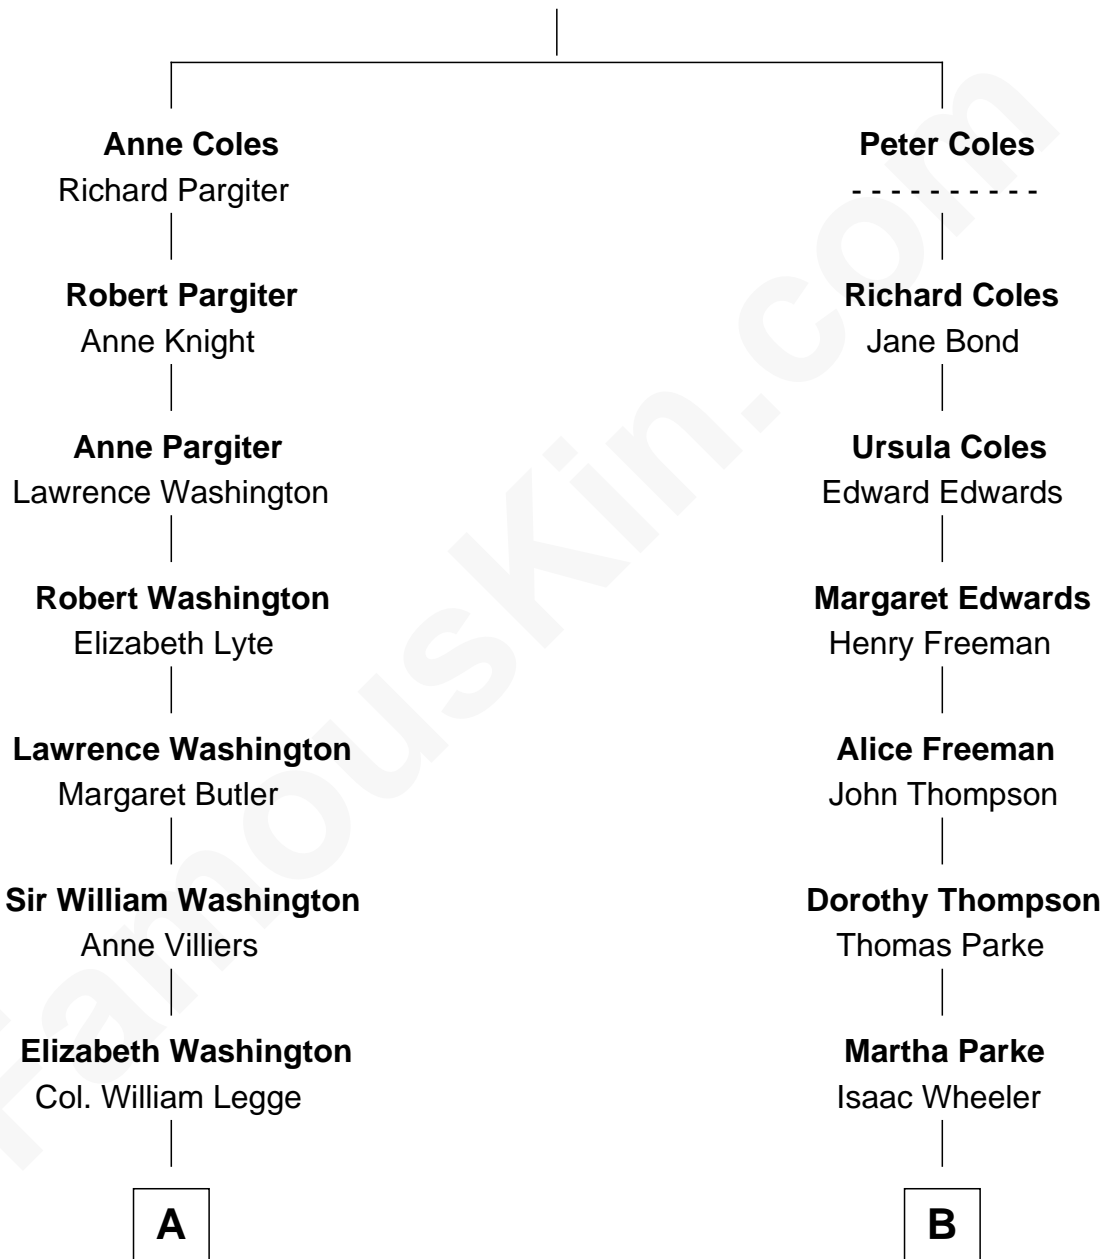

FamousKin.com

Relationship Chart of

Kit Harington

TV Actor - "Game of Thrones"

15th cousin 2 times removed of

John Hinckley, Jr.

Shot President Ronald Reagan

Richard Coles

Kit Harington photo by [Gage Skidmore](#) (CC BY-SA 2.0)