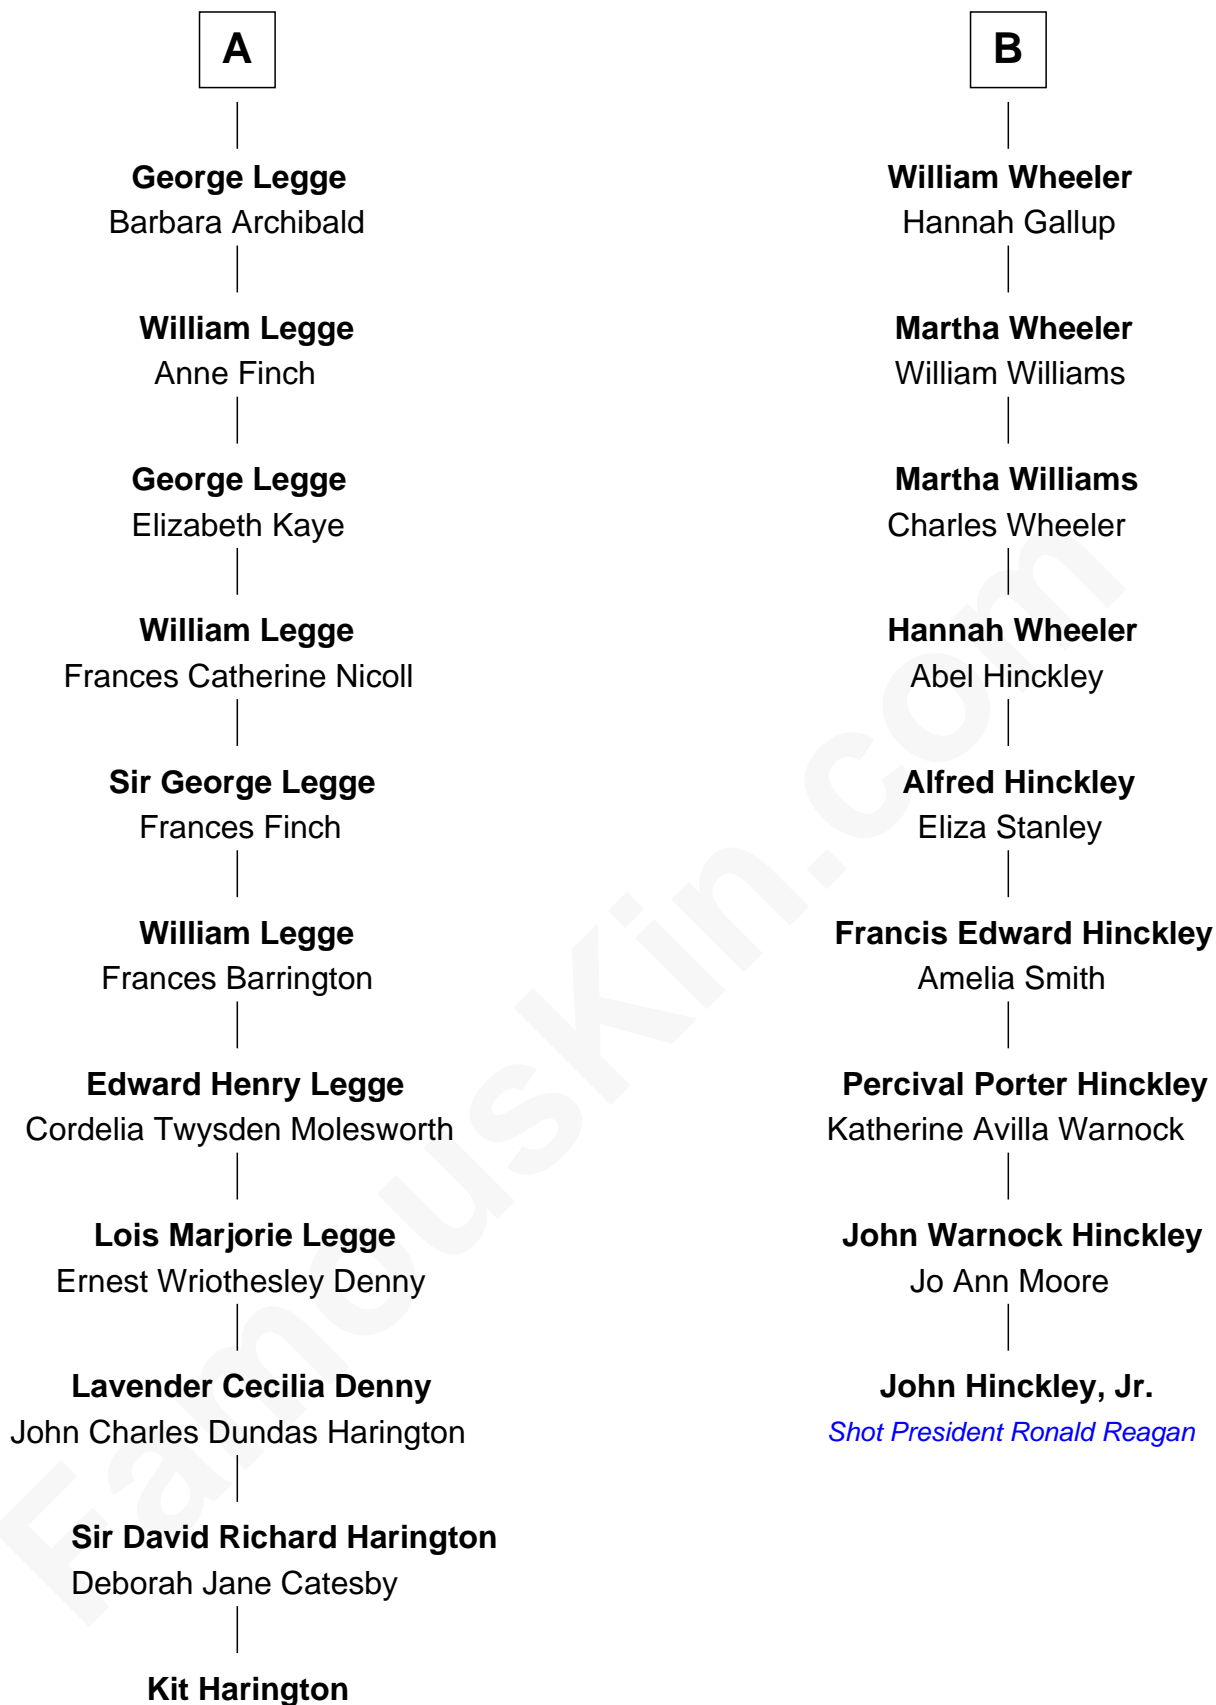

FamousKin.com

Relationship Chart of

Kit Harington

TV Actor - "Game of Thrones"

15th cousin 2 times removed of

John Hinckley, Jr.

Shot President Ronald Reagan

Richard Coles

Kit Harington photo by [Gage Skidmore](#) (CC BY-SA 2.0)