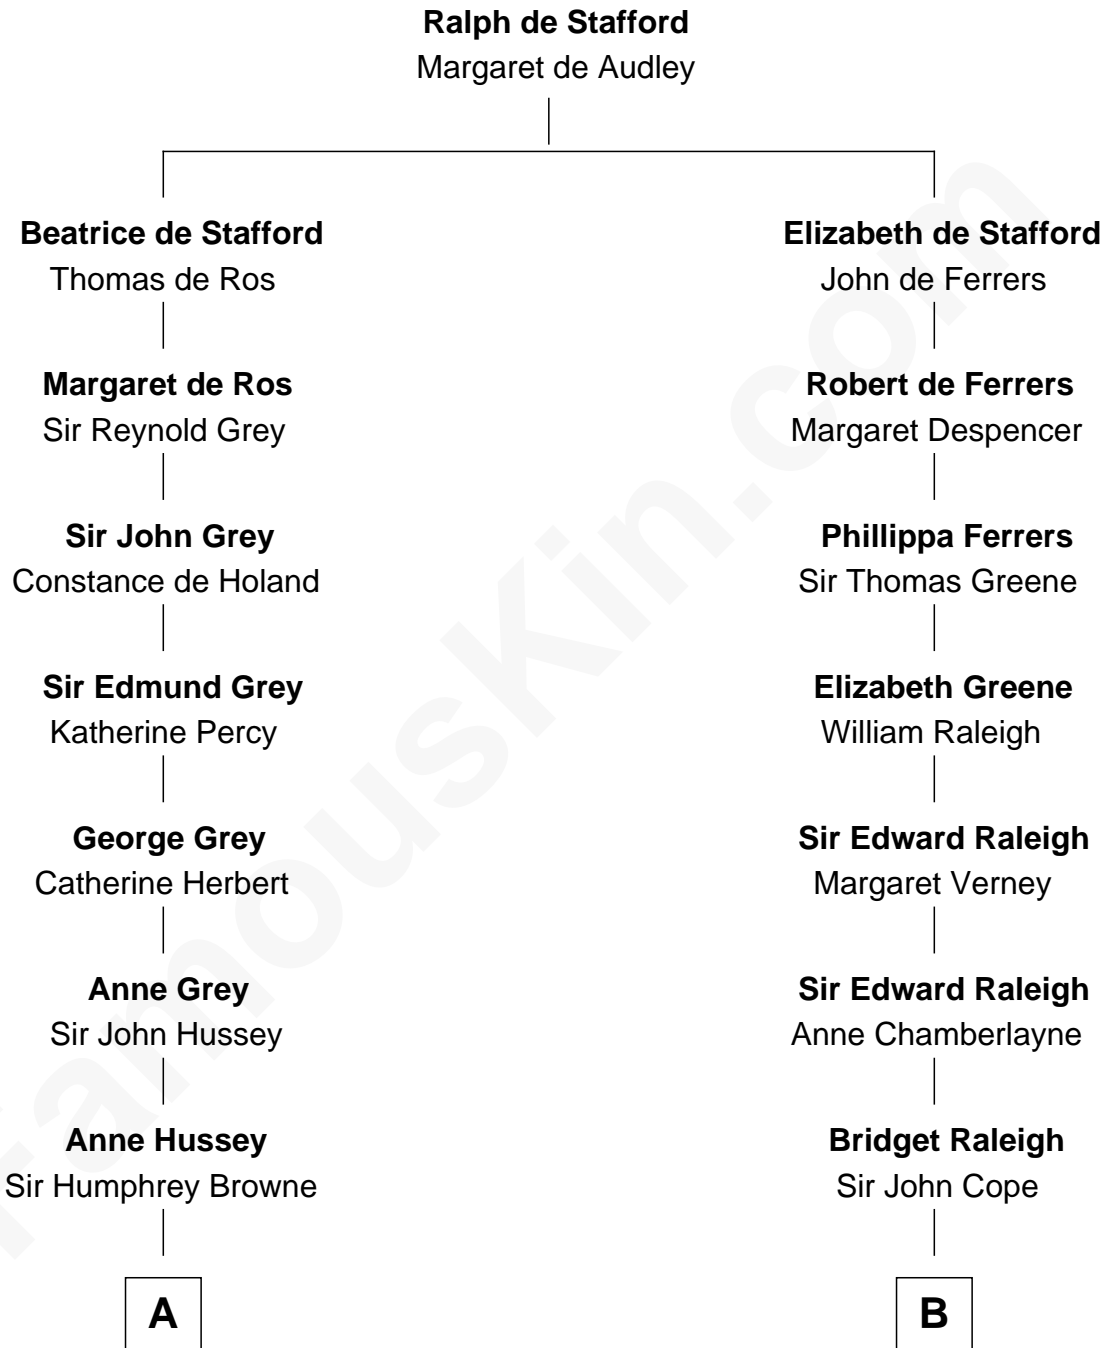

FamousKin.com

Relationship Chart of

Kit Harington

TV Actor - "Game of Thrones"

17th cousin 3 times removed of

Stephen A. Douglas

Participated in Lincoln-Douglas Debates

C

—
Lois Marjorie Legge
Ernest Wriothesley Denny

—
Lavender Cecilia Denny
John Charles Dundas Harington

—
Sir David Richard Harington
Deborah Jane Catesby

—
Kit Harington
TV Actor - "Game of Thrones"