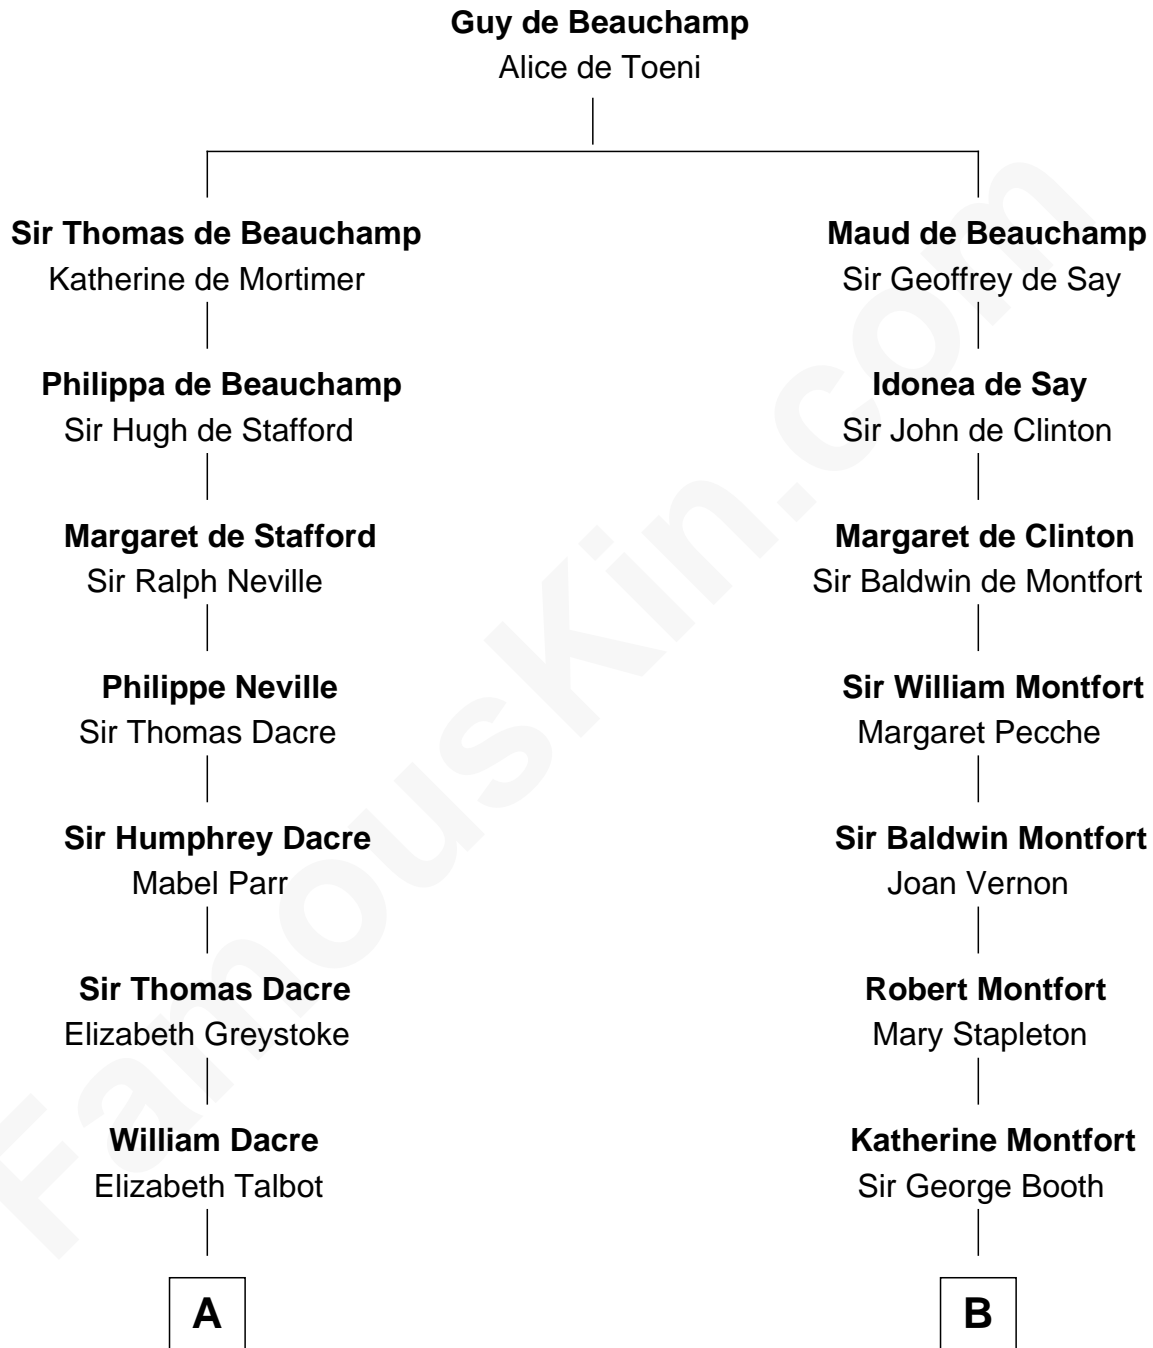

# FamousKin.com Relationship Chart of

**Kit Harington**

TV Actor - "Game of Thrones"

18th cousin 3 times removed of

**Stephen A. Douglas**

Participated in Lincoln-Douglas Debates

**C**

**Edward Henry Legge**  
Cordelia Twysden Molesworth

**Lois Marjorie Legge**  
Ernest Wriothesley Denny

**Lavender Cecilia Denny**  
John Charles Dundas Harington

**Sir David Richard Harington**  
Deborah Jane Catesby

**Kit Harington**  
*TV Actor - "Game of Thrones"*