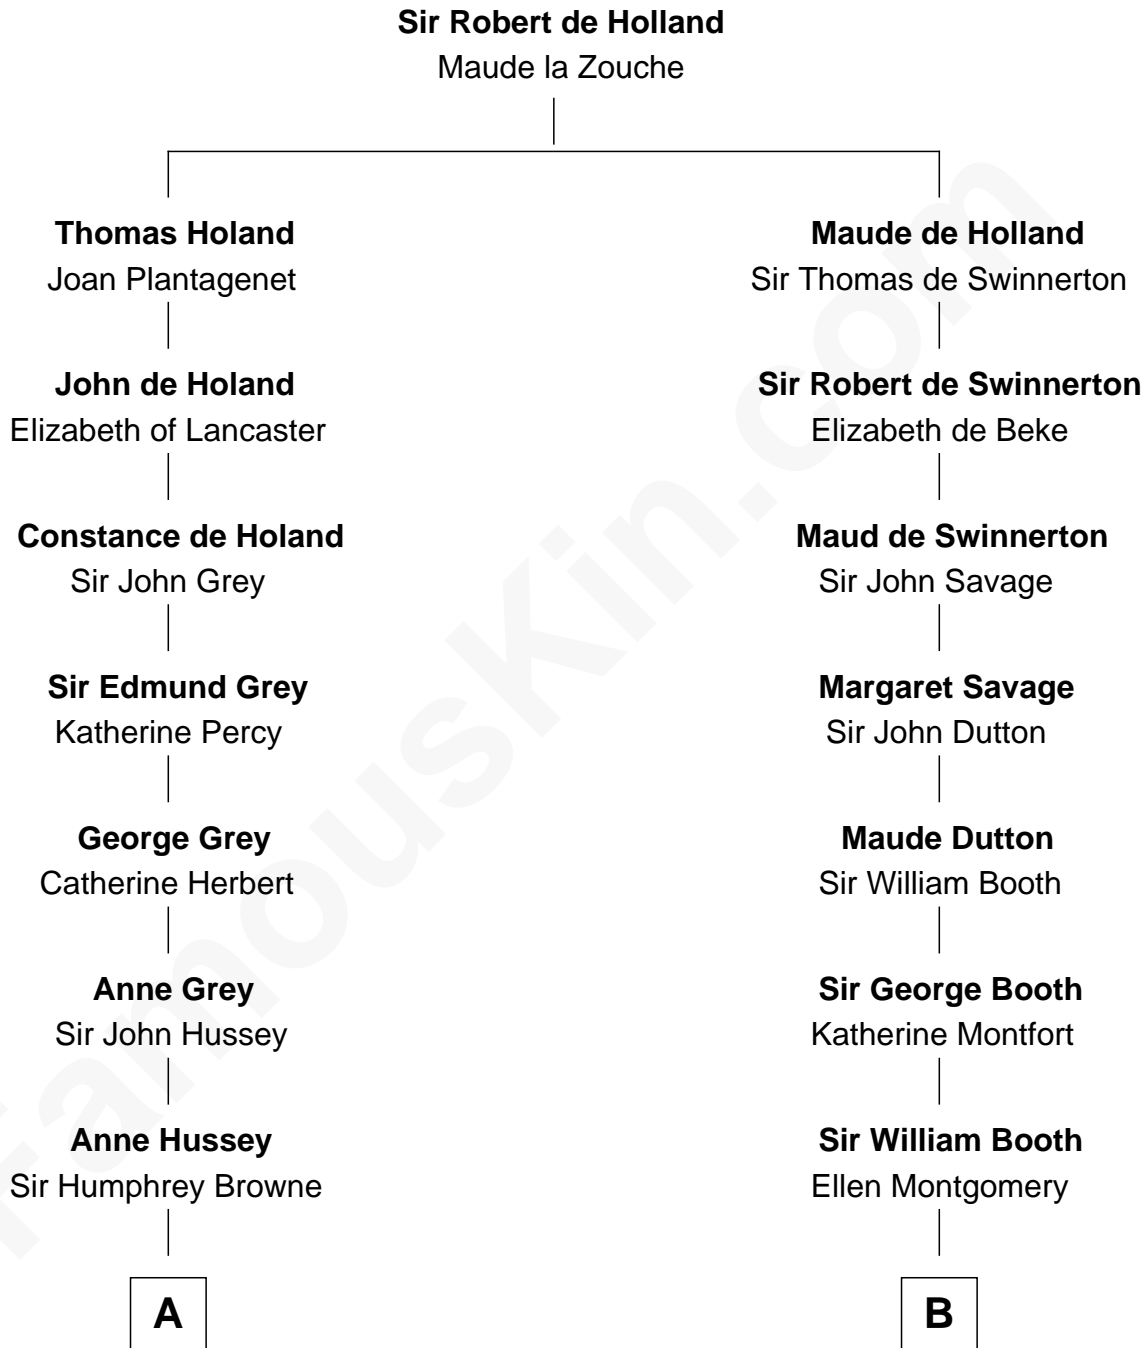

FamousKin.com

Relationship Chart of

Kit Harington

TV Actor - "Game of Thrones"

17th cousin 3 times removed of

Stephen A. Douglas

Participated in Lincoln-Douglas Debates

C

—
Lois Marjorie Legge
Ernest Wriothesley Denny

—
Lavender Cecilia Denny
John Charles Dundas Harington

—
Sir David Richard Harington
Deborah Jane Catesby

—
Kit Harington
TV Actor - "Game of Thrones"

FamousKin.com