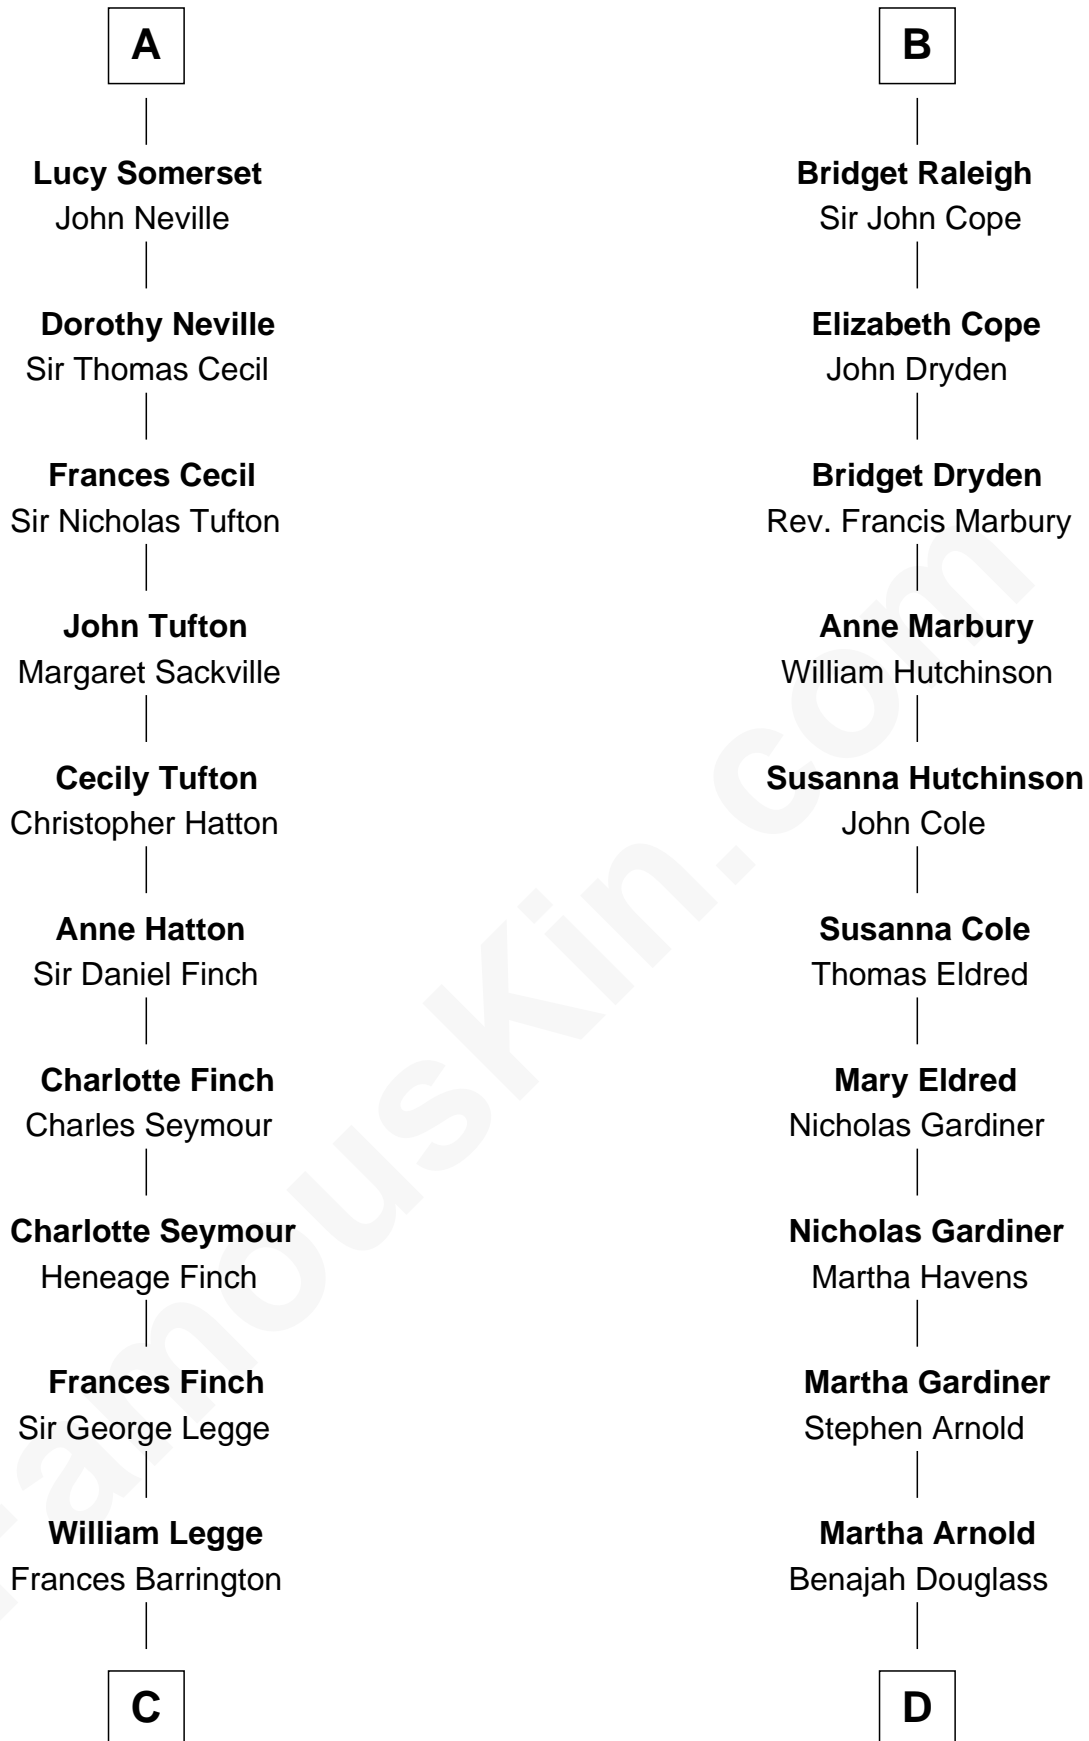

FamousKin.com

Relationship Chart of

Kit Harington

TV Actor - "Game of Thrones"

18th cousin 3 times removed of

Stephen A. Douglas

Participated in Lincoln-Douglas Debates

C

Edward Henry Legge
Cordelia Twysden Molesworth

Lois Marjorie Legge
Ernest Wriothesley Denny

Lavender Cecilia Denny
John Charles Dundas Harington

Sir David Richard Harington
Deborah Jane Catesby

Kit Harington
TV Actor - "Game of Thrones"