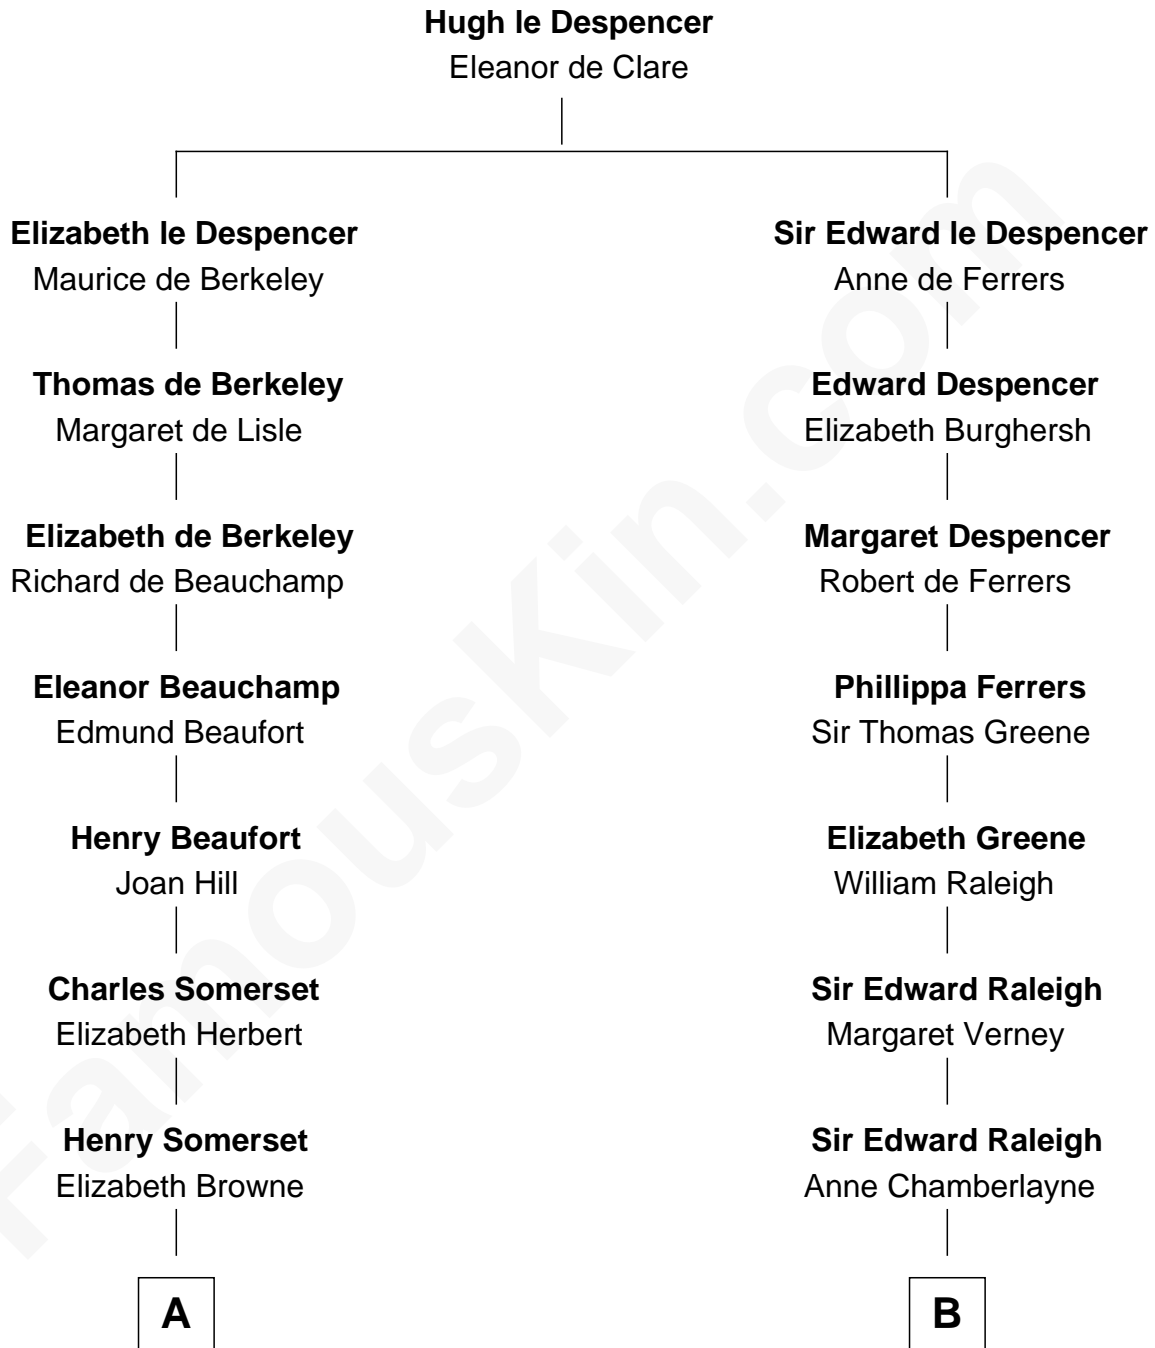

FamousKin.com

Relationship Chart of

Kit Harington

TV Actor - "Game of Thrones"

18th cousin 3 times removed of

Stephen A. Douglas

Participated in Lincoln-Douglas Debates

C

Edward Henry Legge
Cordelia Twysden Molesworth

Lois Marjorie Legge
Ernest Wriothesley Denny

Lavender Cecilia Denny
John Charles Dundas Harington

Sir David Richard Harington
Deborah Jane Catesby

Kit Harington
TV Actor - "Game of Thrones"