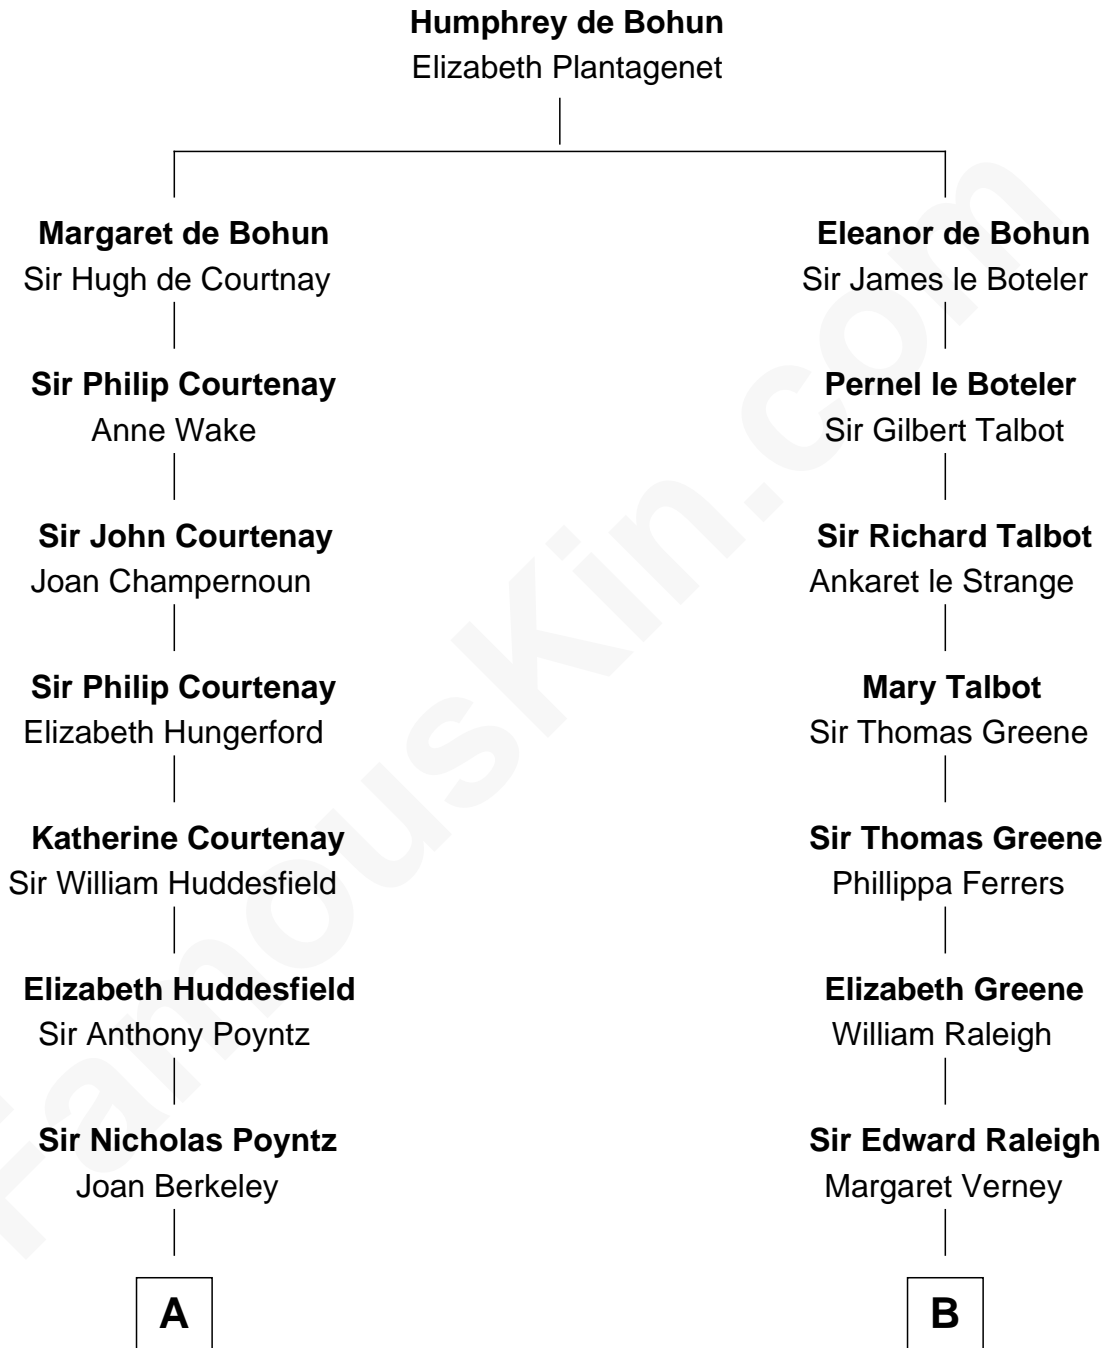

FamousKin.com

Relationship Chart of

Kit Harington

TV Actor - "Game of Thrones"

19th cousin 1 time removed of

Stephen A. Douglas

Participated in Lincoln-Douglas Debates

C

Lois Marjorie Legge
Ernest Wriothesley Denny

Lavender Cecilia Denny
John Charles Dundas Harington

Sir David Richard Harington
Deborah Jane Catesby

Kit Harington
TV Actor - "Game of Thrones"

D

Martha Arnold
Benajah Douglass