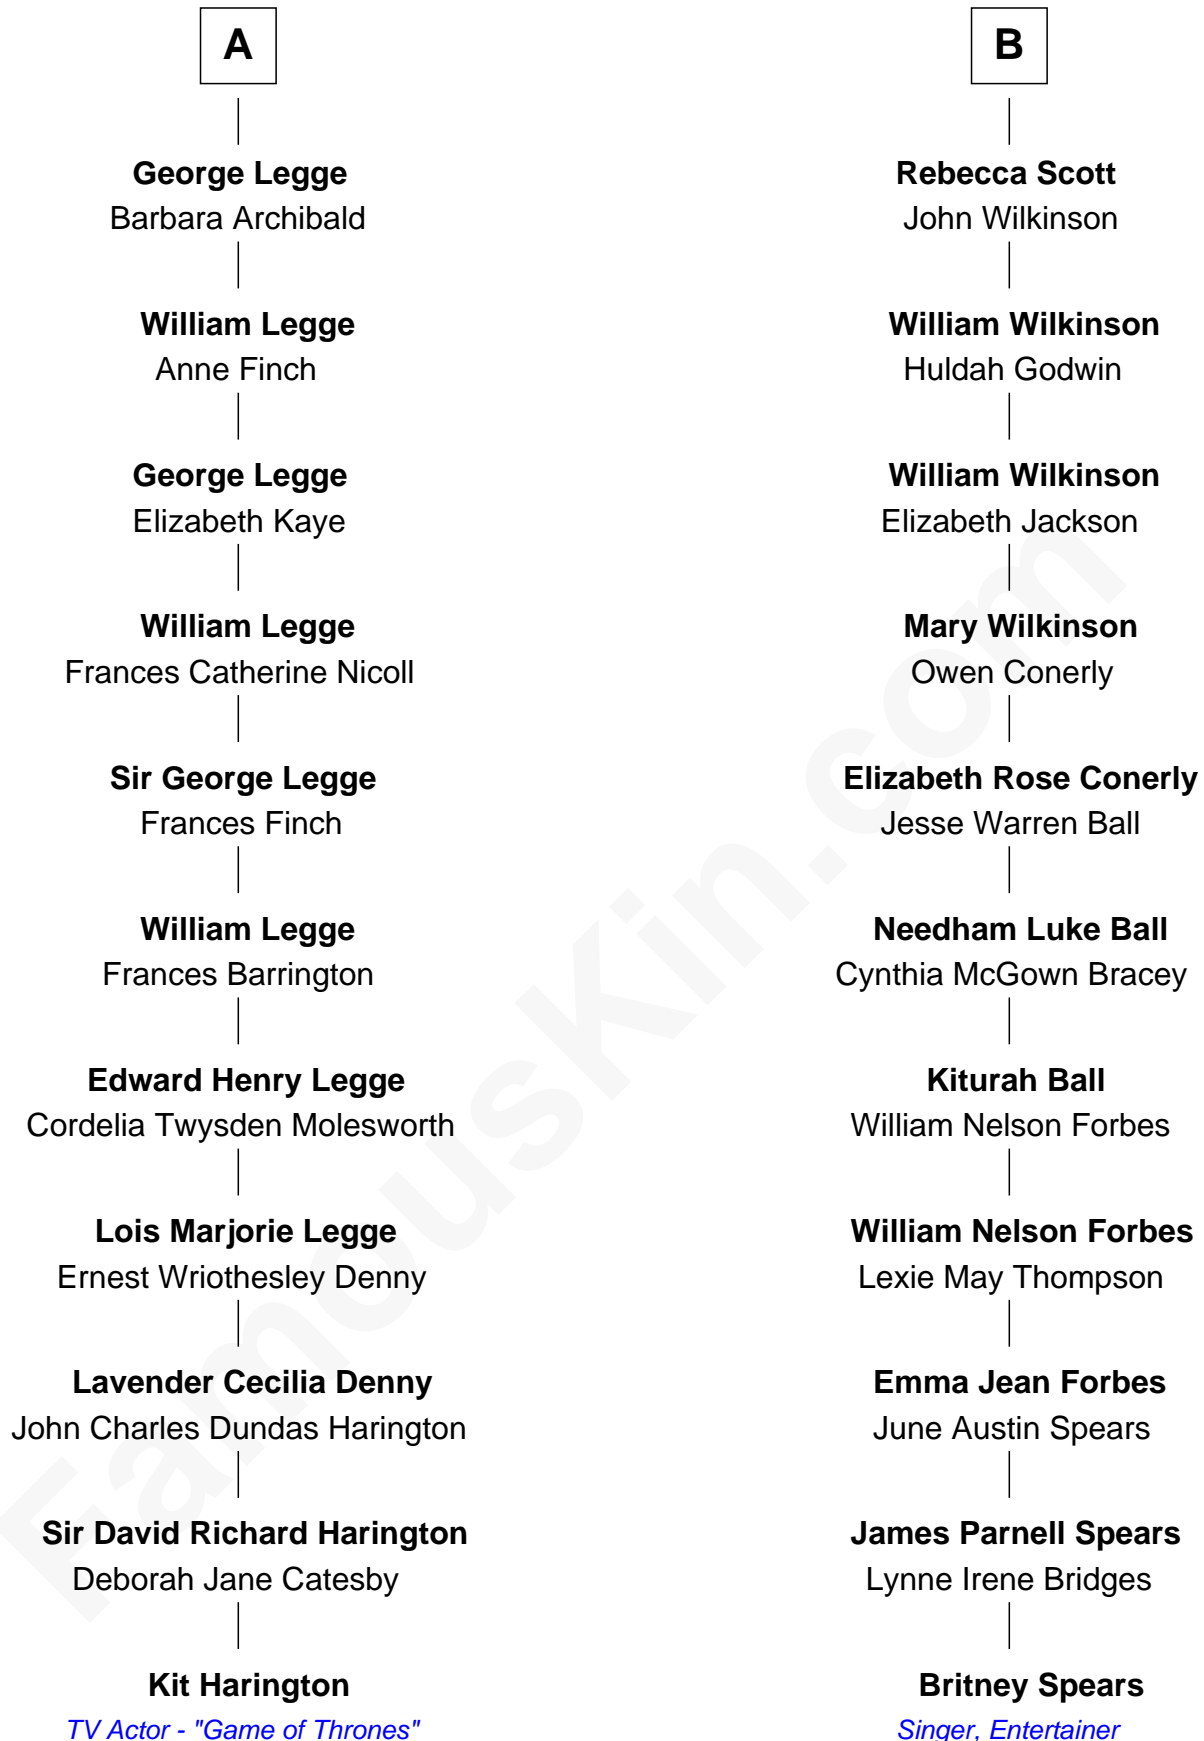

FamousKin.com Relationship Chart of

Kit Harington

TV Actor - "Game of Thrones"

17th cousin of

Britney Spears

Singer, Entertainer

Sir Thomas Blount

with wife
Catherine Clifton

with wife
Agnes Hawley

Kit Harington photo by [Gage Skidmore](#) (CC BY-SA 2.0)