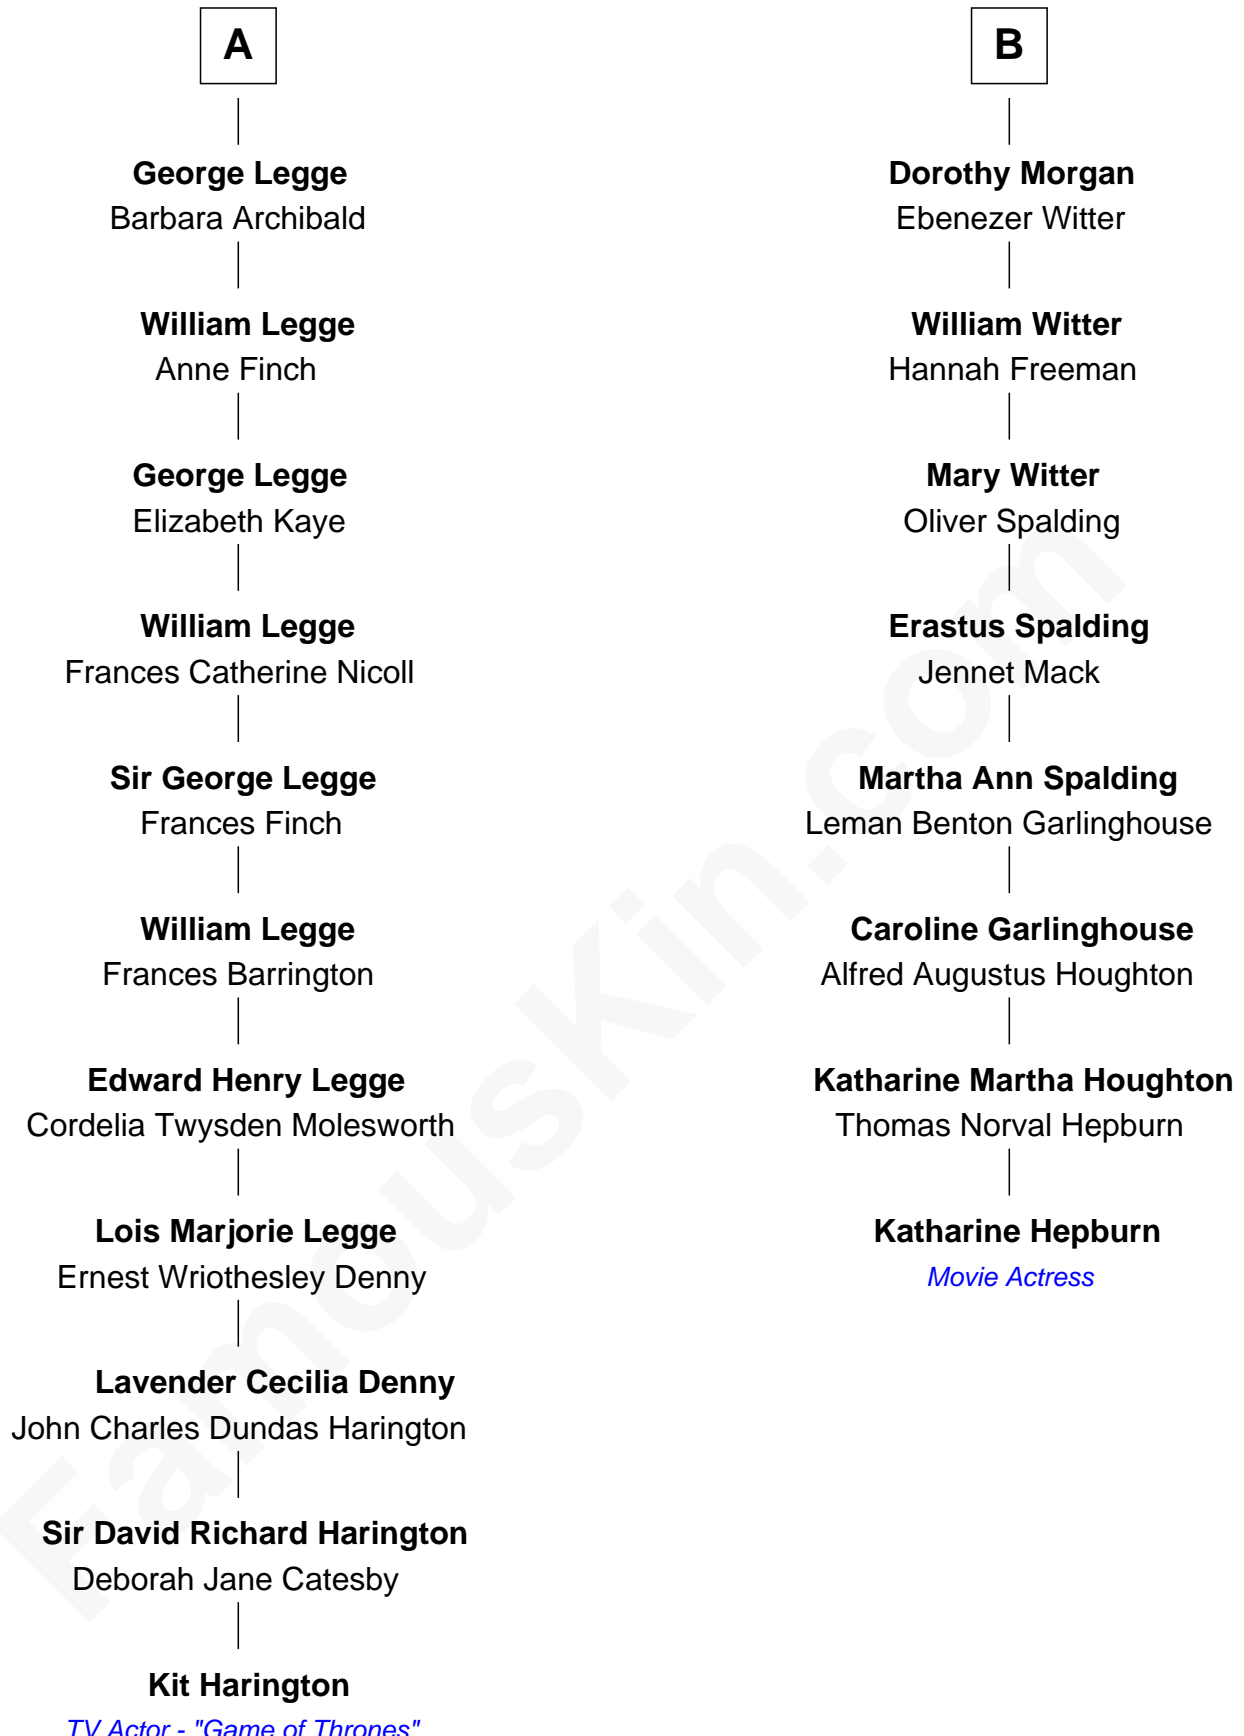

FamousKin.com Relationship Chart of

Kit Harington

TV Actor - "Game of Thrones"

14th cousin 3 times removed of

Katharine Hepburn

Movie Actress

Richard Coles

Kit Harington photo by [Gage Skidmore](#) (CC BY-SA 2.0)