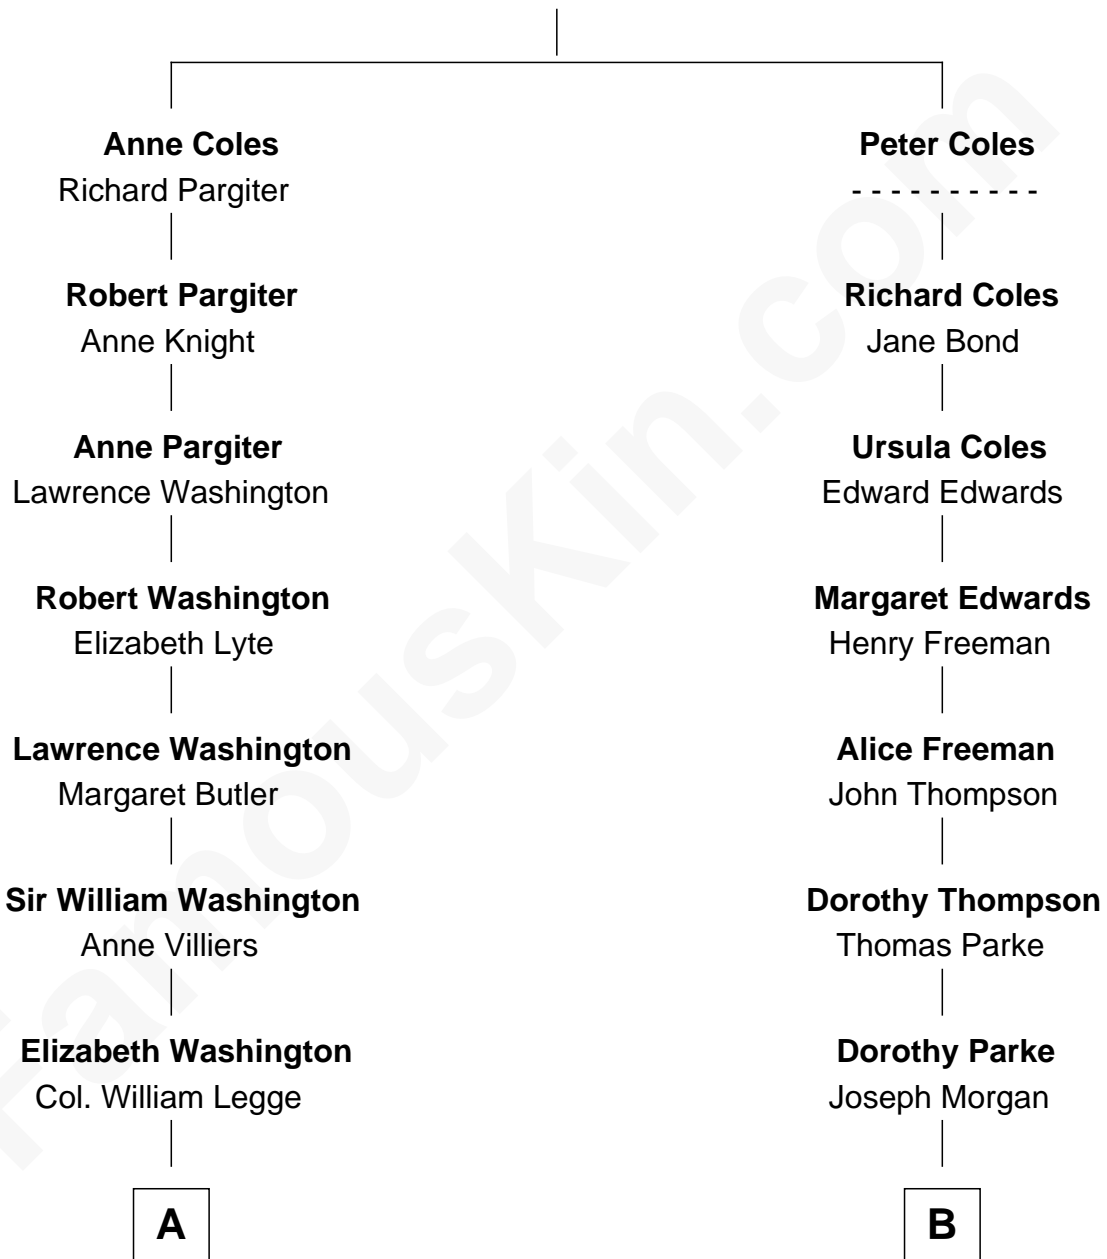

FamousKin.com Relationship Chart of

Kit Harington

TV Actor - "Game of Thrones"

14th cousin 3 times removed of

Katharine Hepburn

Movie Actress

Richard Coles

Kit Harington photo by [Gage Skidmore](#) (CC BY-SA 2.0)