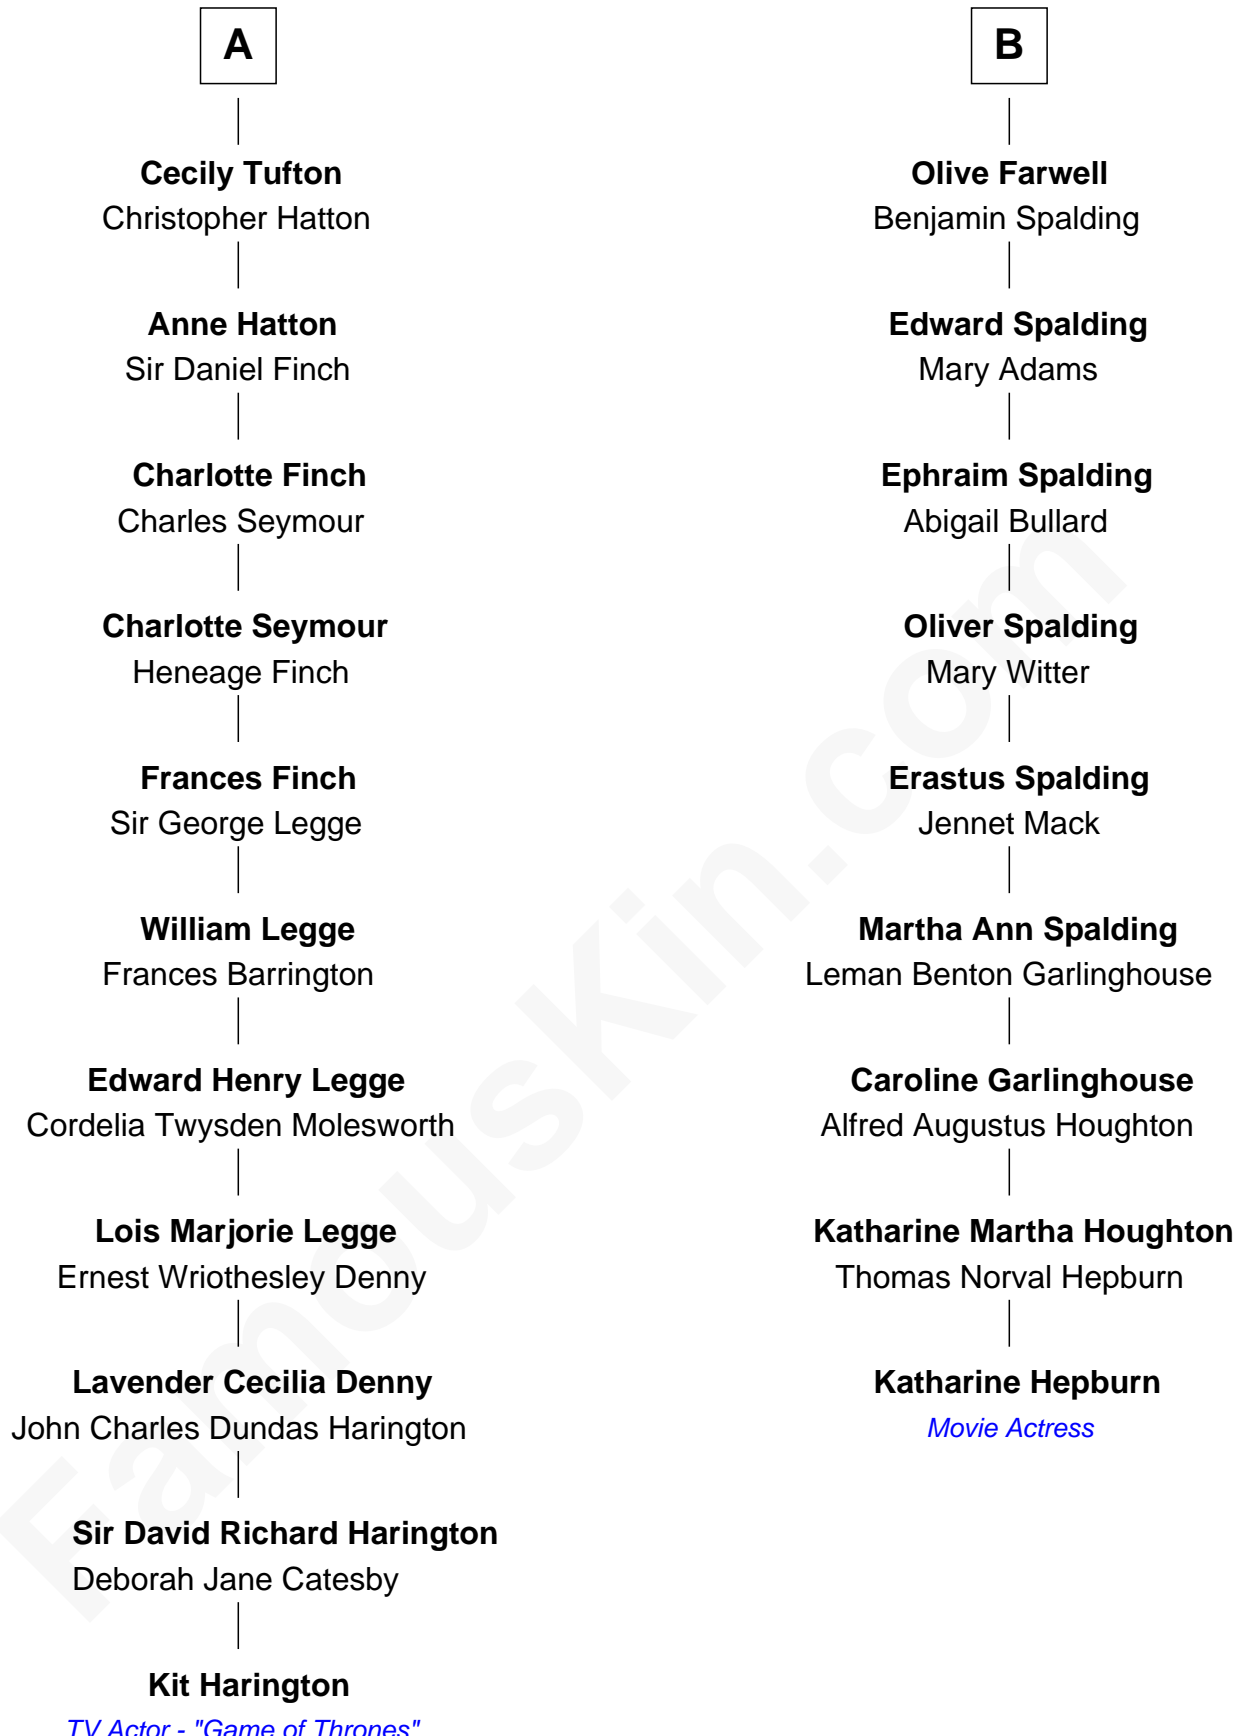

FamousKin.com Relationship Chart of

Kit Harington

TV Actor - "Game of Thrones"

15th cousin 2 times removed of

Katharine Hepburn

Movie Actress

Sir Roger Wentworth

Margery Despencer

Kit Harington photo by [Gage Skidmore](#) (CC BY-SA 2.0)