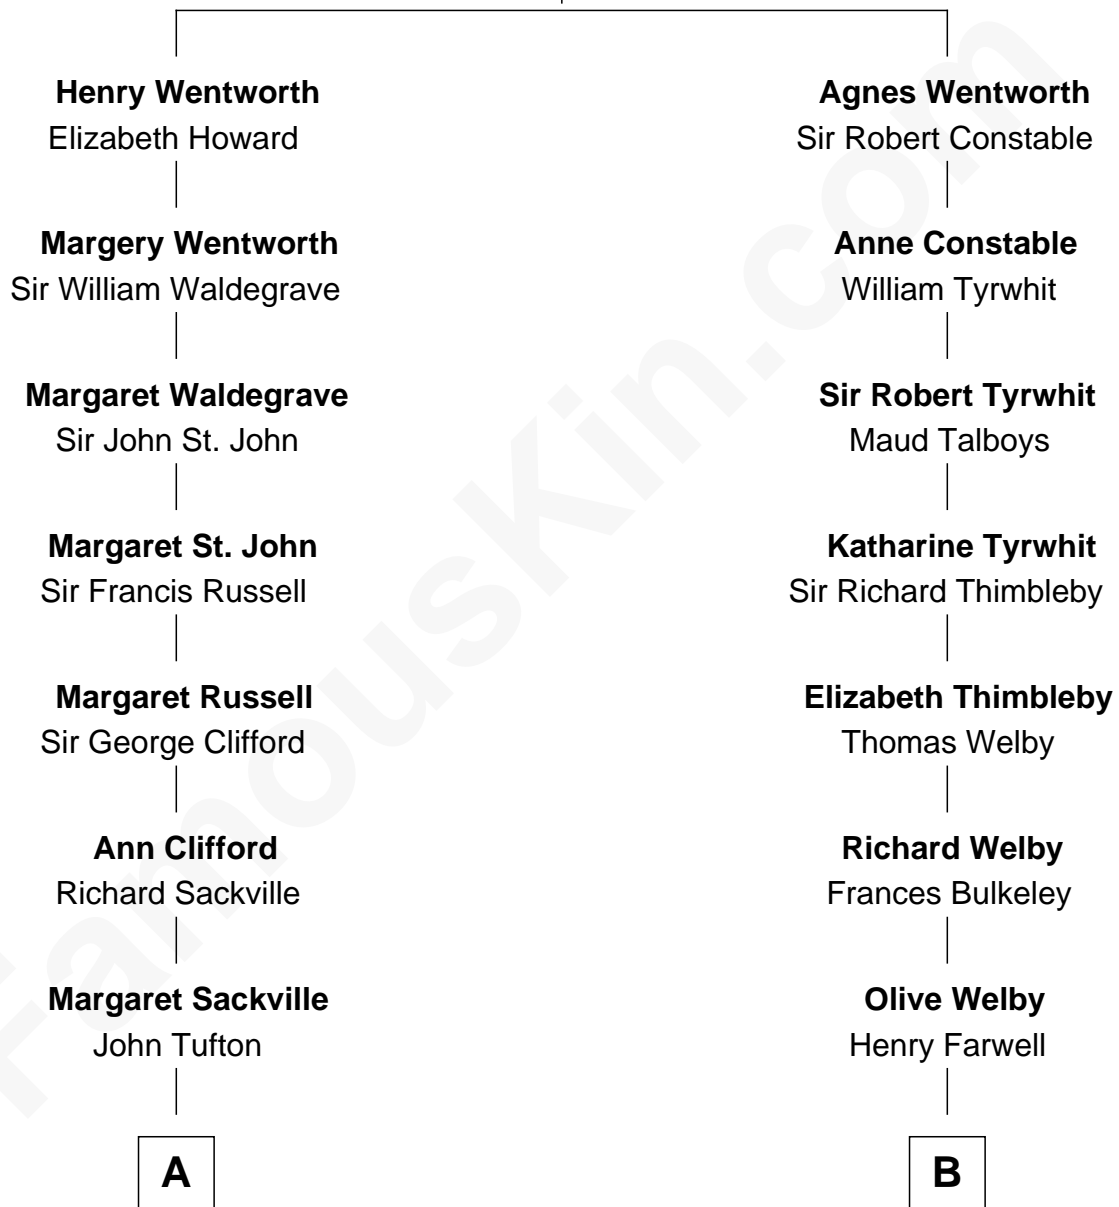

FamousKin.com Relationship Chart of

Kit Harington

TV Actor - "Game of Thrones"

15th cousin 2 times removed of

Katharine Hepburn

Movie Actress

Sir Roger Wentworth

Margery Despencer

Kit Harington photo by [Gage Skidmore](#) (CC BY-SA 2.0)