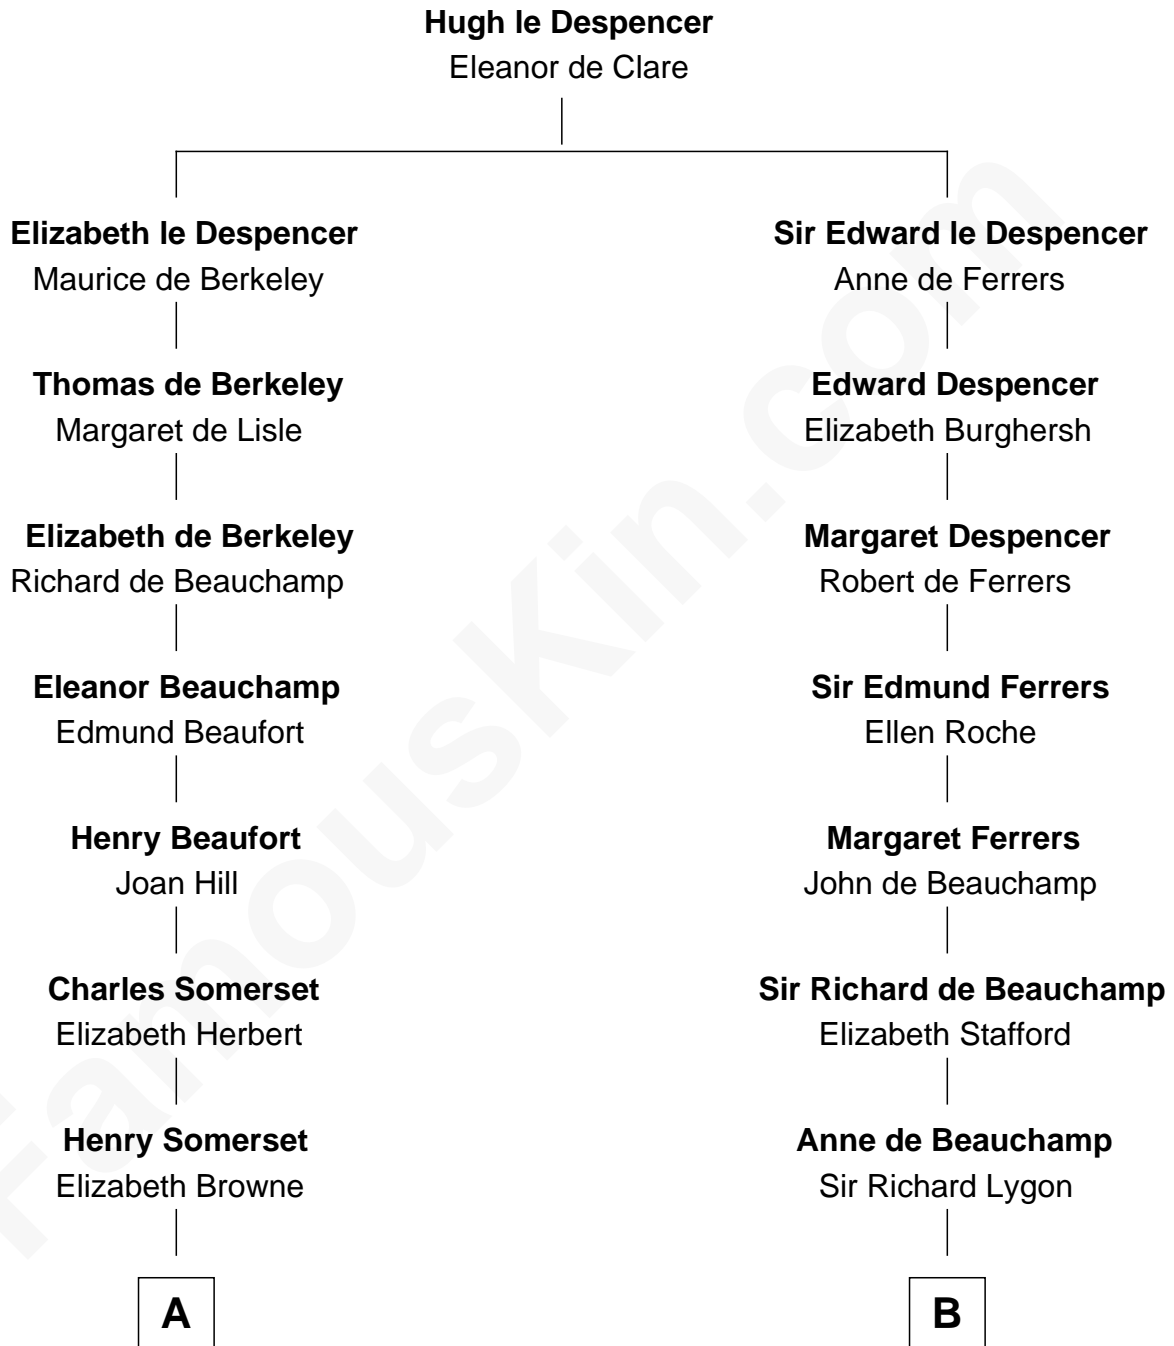

FamousKin.com

Relationship Chart of

Kit Harington

TV Actor - "Game of Thrones"

19th cousin 2 times removed of

General Douglas MacArthur

U.S. Army - World War II

C

Edward Henry Legge
Cordelia Twysden Molesworth

Lois Marjorie Legge
Ernest Wriothesley Denny

Lavender Cecilia Denny
John Charles Dundas Harington

Sir David Richard Harington
Deborah Jane Catesby

Kit Harington
TV Actor - "Game of Thrones"