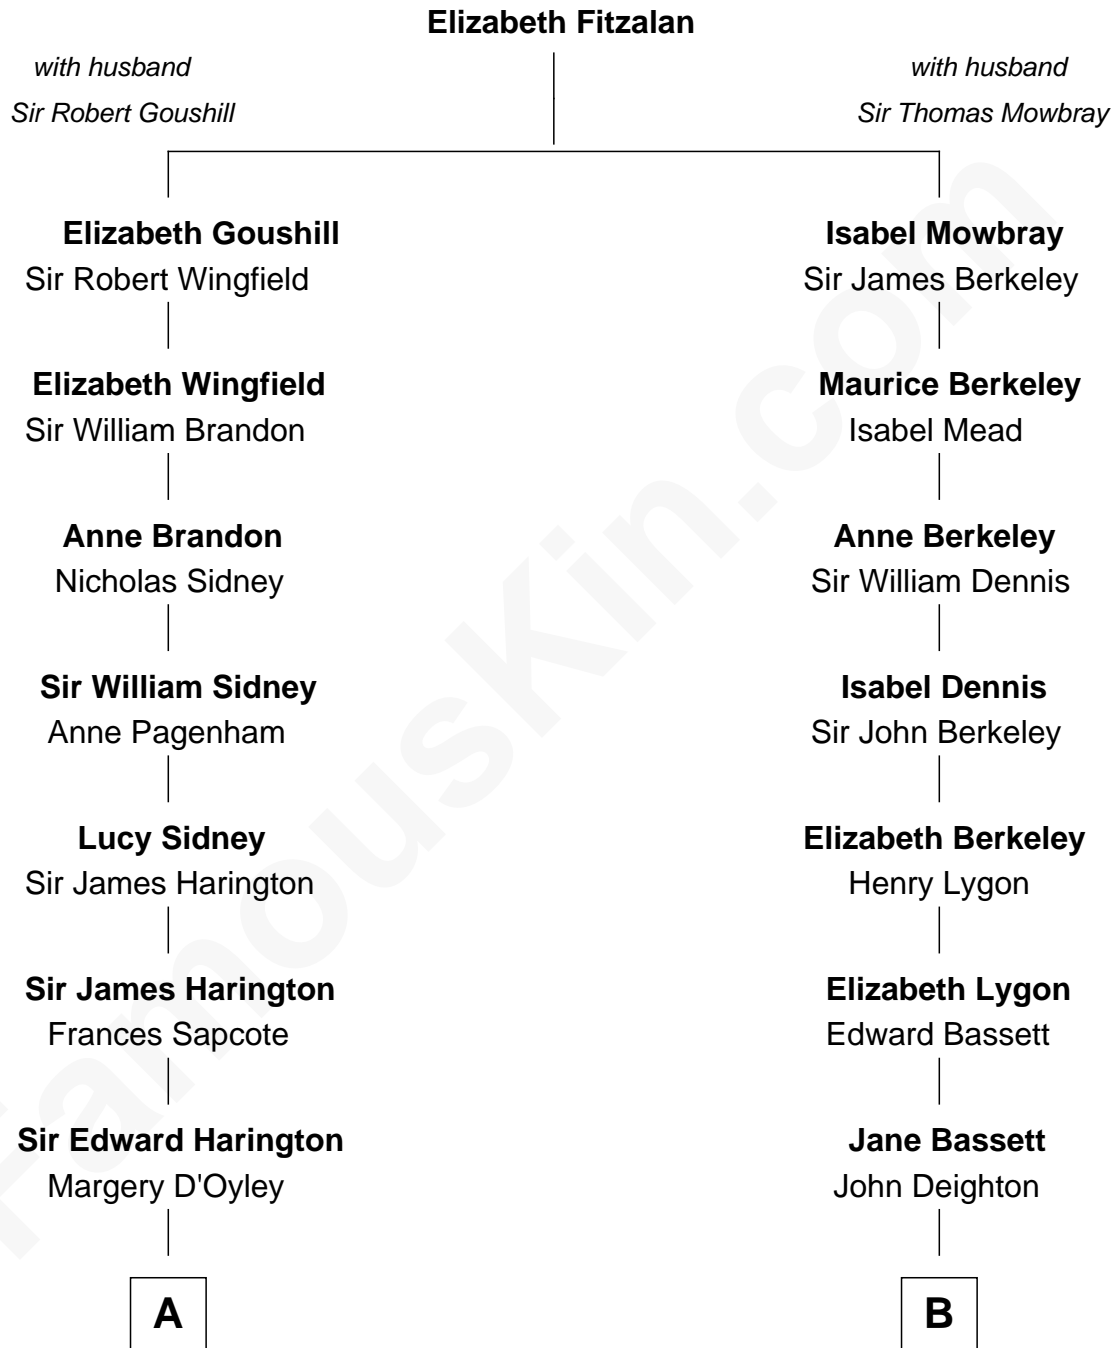

# FamousKin.com Relationship Chart of

**Kit Harington**

TV Actor - "Game of Thrones"

18th cousin of

**Geena Davis**

Movie and TV Actress

**C**

**Sir David Richard Harington**

Deborah Jane Catesby

**Kit Harington**

*TV Actor - "Game of Thrones"*

**D**

**Lucille Martha Cook**

William Frank Davis

**Geena Davis**

*Movie and TV Actress*