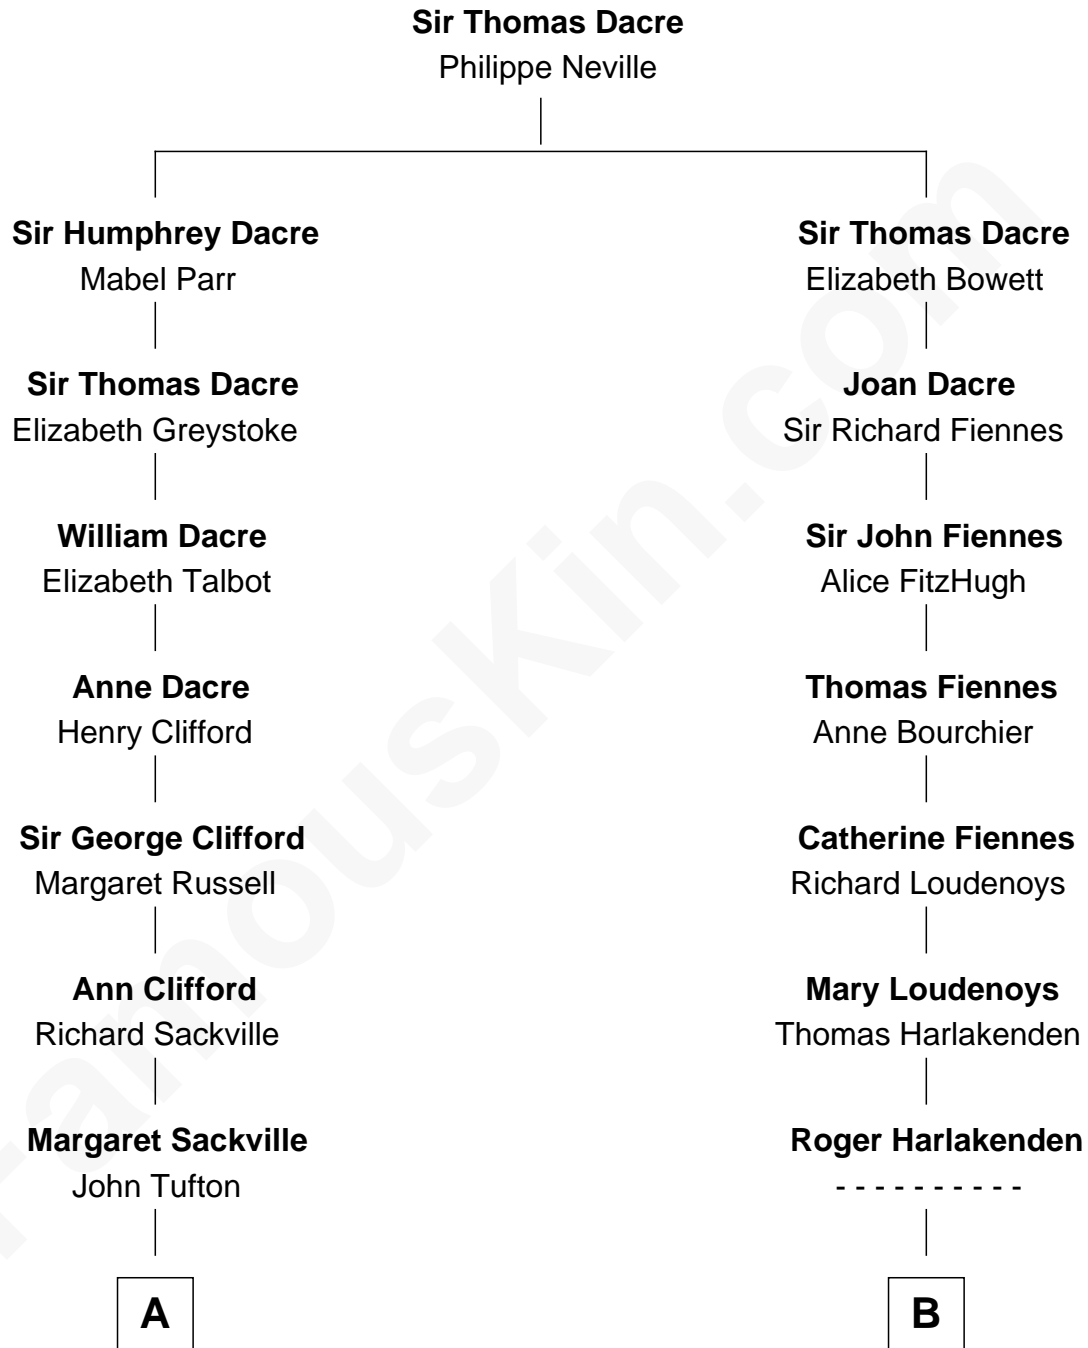

# FamousKin.com Relationship Chart of

**Kit Harington**

TV Actor - "Game of Thrones"

17th cousin of

**Frank Lloyd Wright**

American Architect

Kit Harington photo by [Gage Skidmore](#) [\(CC BY-SA 2.0\)](#)