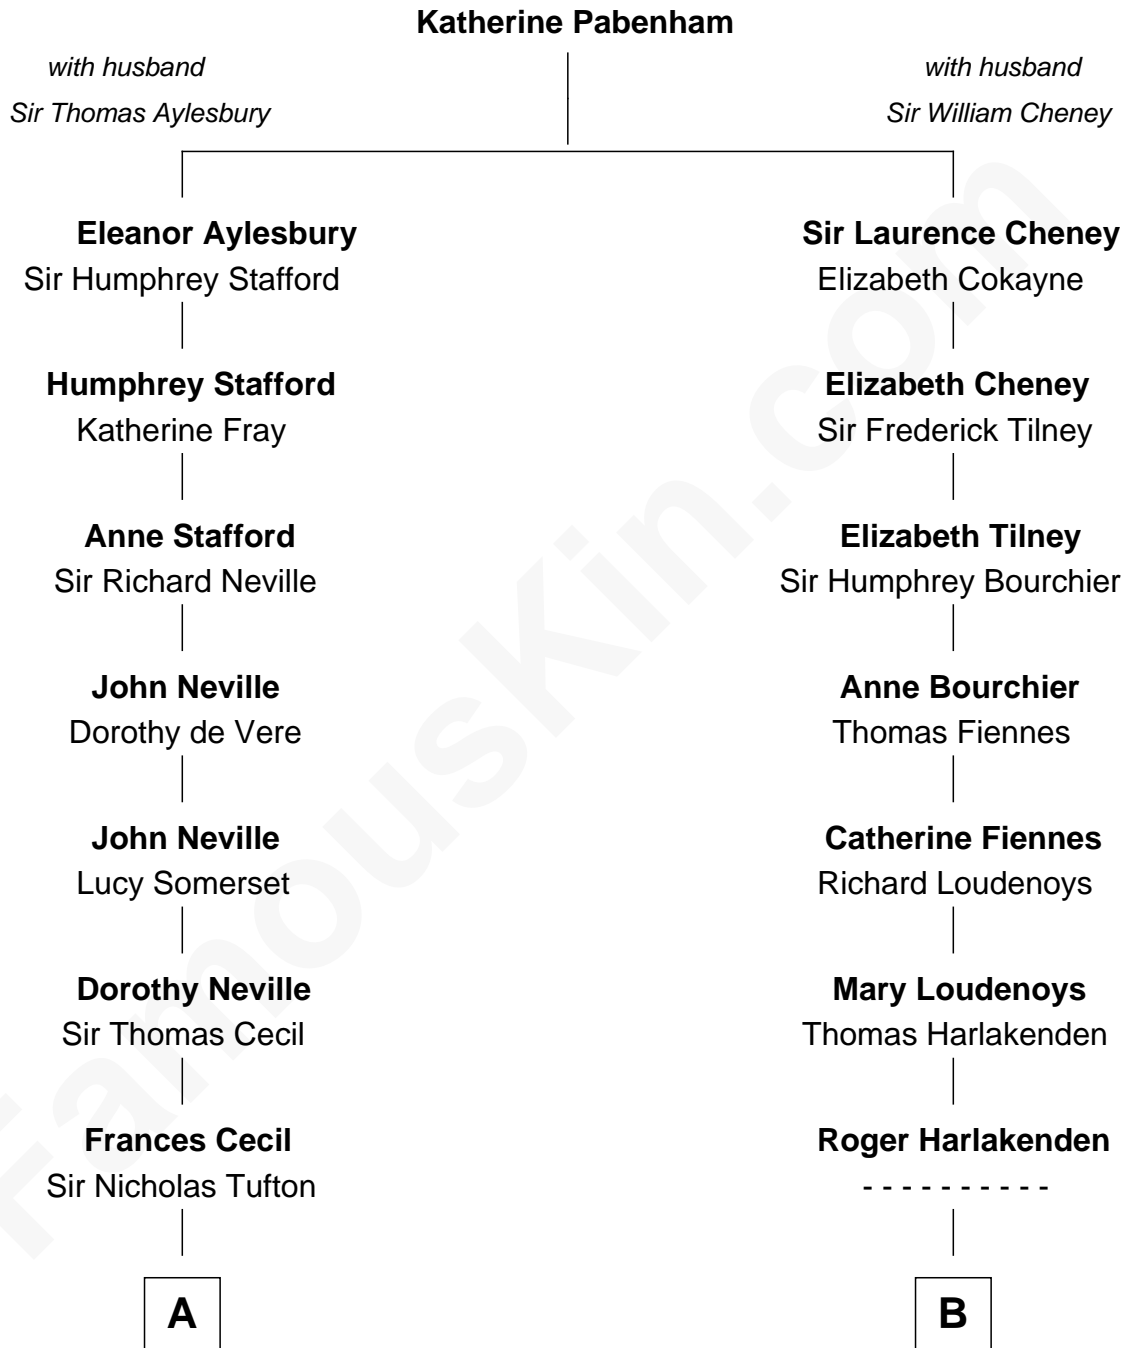

FamousKin.com

Relationship Chart of

Kit Harington

TV Actor - "Game of Thrones"

17th cousin 1 time removed of

Frank Lloyd Wright
American Architect

|
Sir David Richard Harington

Deborah Jane Catesby

|
Kit Harington

TV Actor - "Game of Thrones"

FamousKin.com