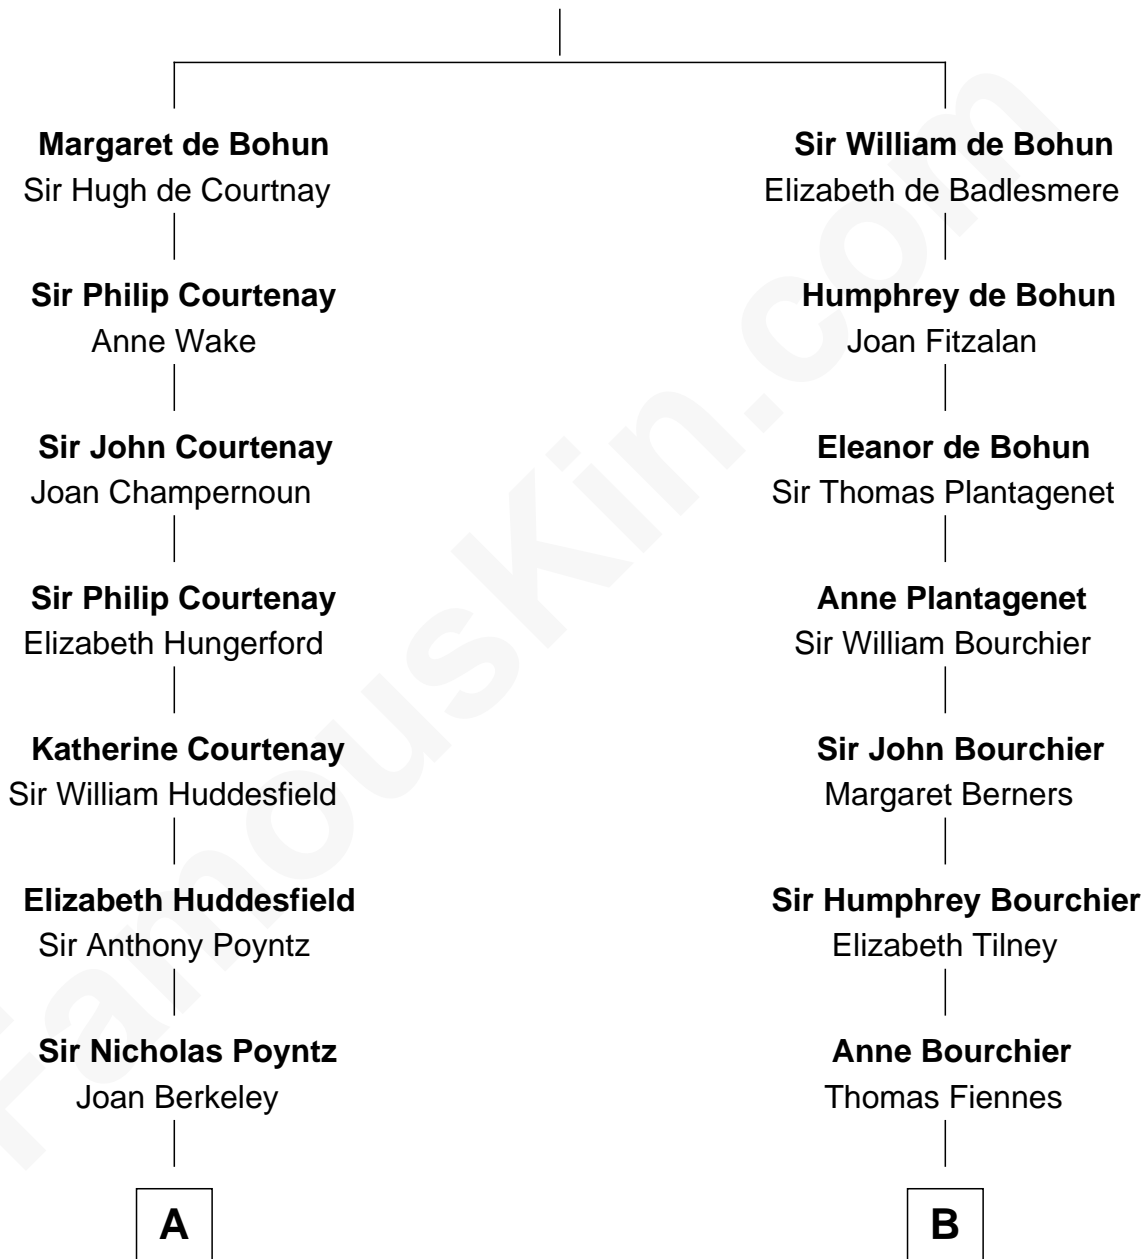

# FamousKin.com Relationship Chart of

**Kit Harington**

TV Actor - "Game of Thrones"

20th cousin of

**Frank Lloyd Wright**

American Architect

**Humphrey de Bohun**

Elizabeth Plantagenet

**C**

**Lois Marjorie Legge**  
Ernest Wriothesley Denny

**Lavender Cecilia Denny**  
John Charles Dundas Harington

**Sir David Richard Harington**  
Deborah Jane Catesby

**Kit Harington**  
*TV Actor - "Game of Thrones"*