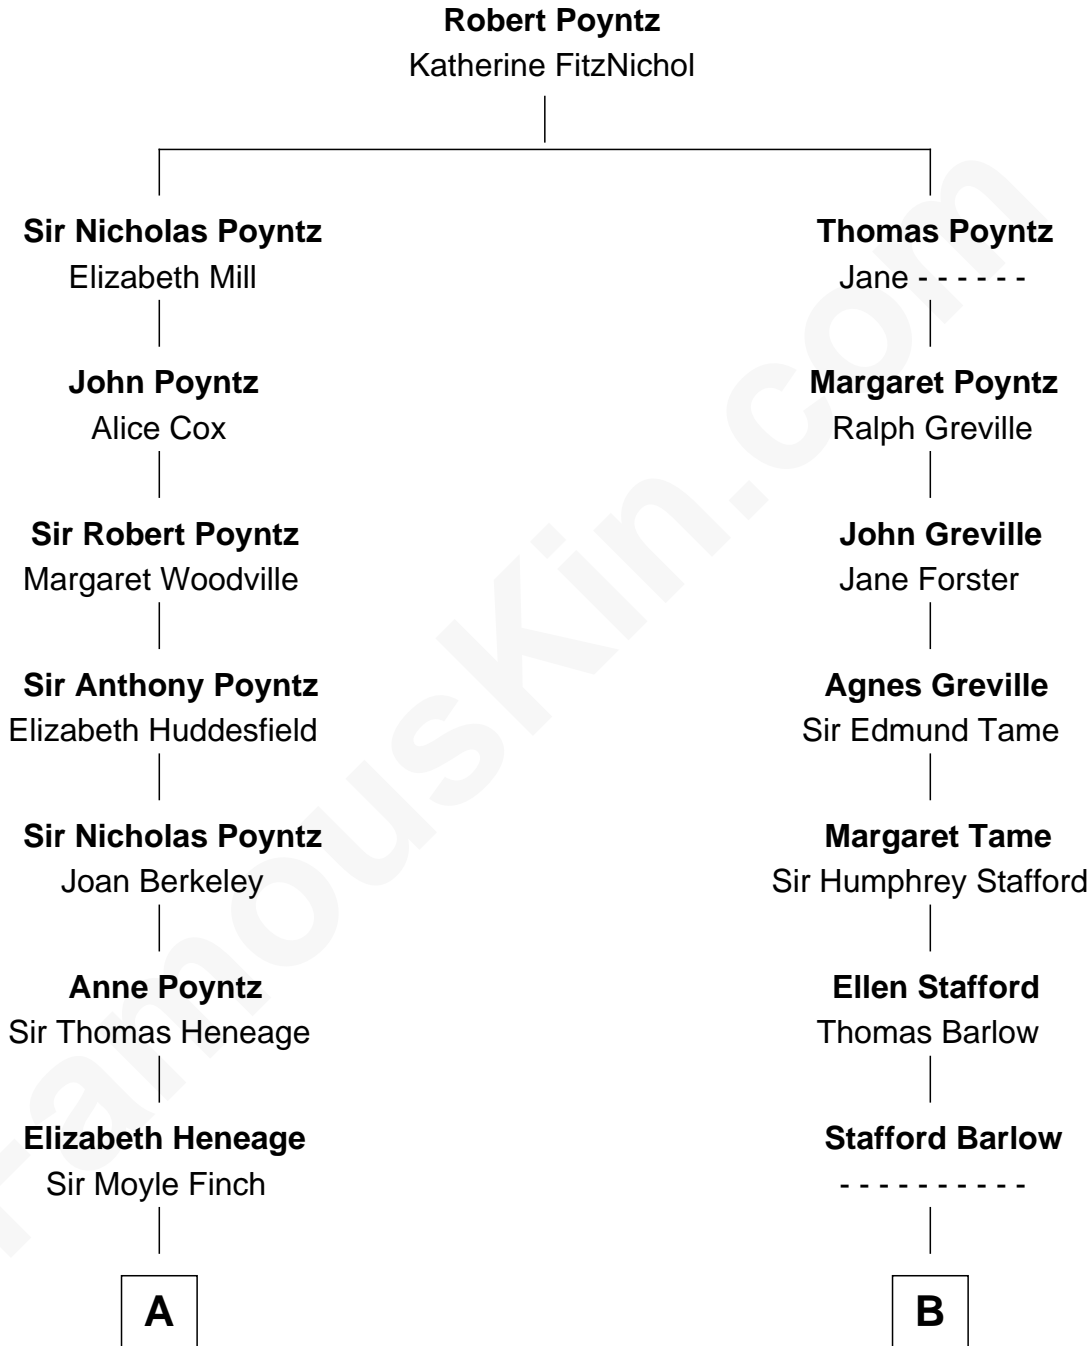

## Relationship Chart of

**Kit Harington**

TV Actor - "Game of Thrones"

18th cousin of

**Kyra Sedgwick**

TV and Movie Actress

**C**

**Sir David Richard Harington**

Deborah Jane Catesby

**Kit Harington**

*TV Actor - "Game of Thrones"*

**D**

**Henry Dwight Sedgwick**

Patricia Ann Rosenwald

**Kyra Sedgwick**

*TV and Movie Actress*