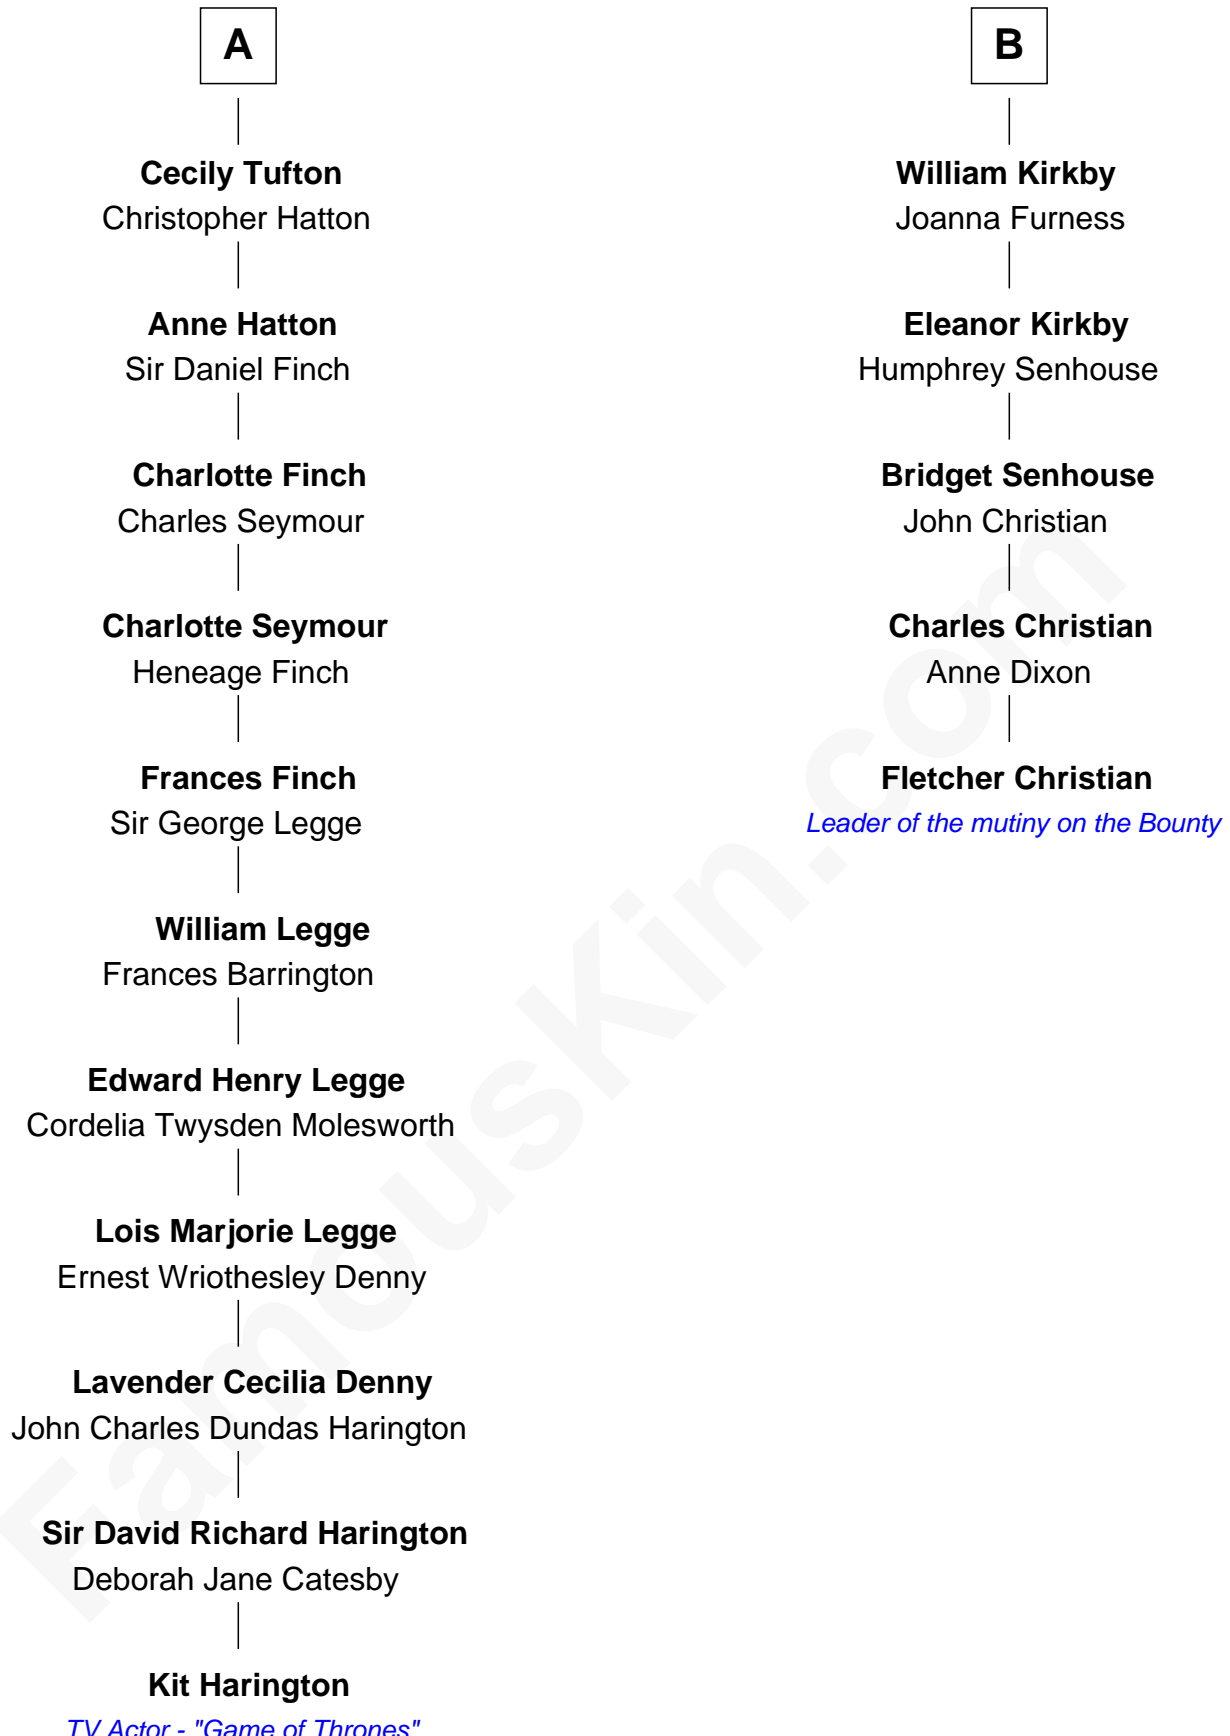

FamousKin.com

Relationship Chart of

Kit Harington

TV Actor - "Game of Thrones"

11th cousin 6 times removed of

Fletcher Christian

Leader of the mutiny on the Bounty

Sir Richard Neville

Alice Montagu

TV Actor - "Game of Thrones"

Kit Harington photo by [Gage Skidmore](#) [\(CC BY-SA 2.0\)](#)